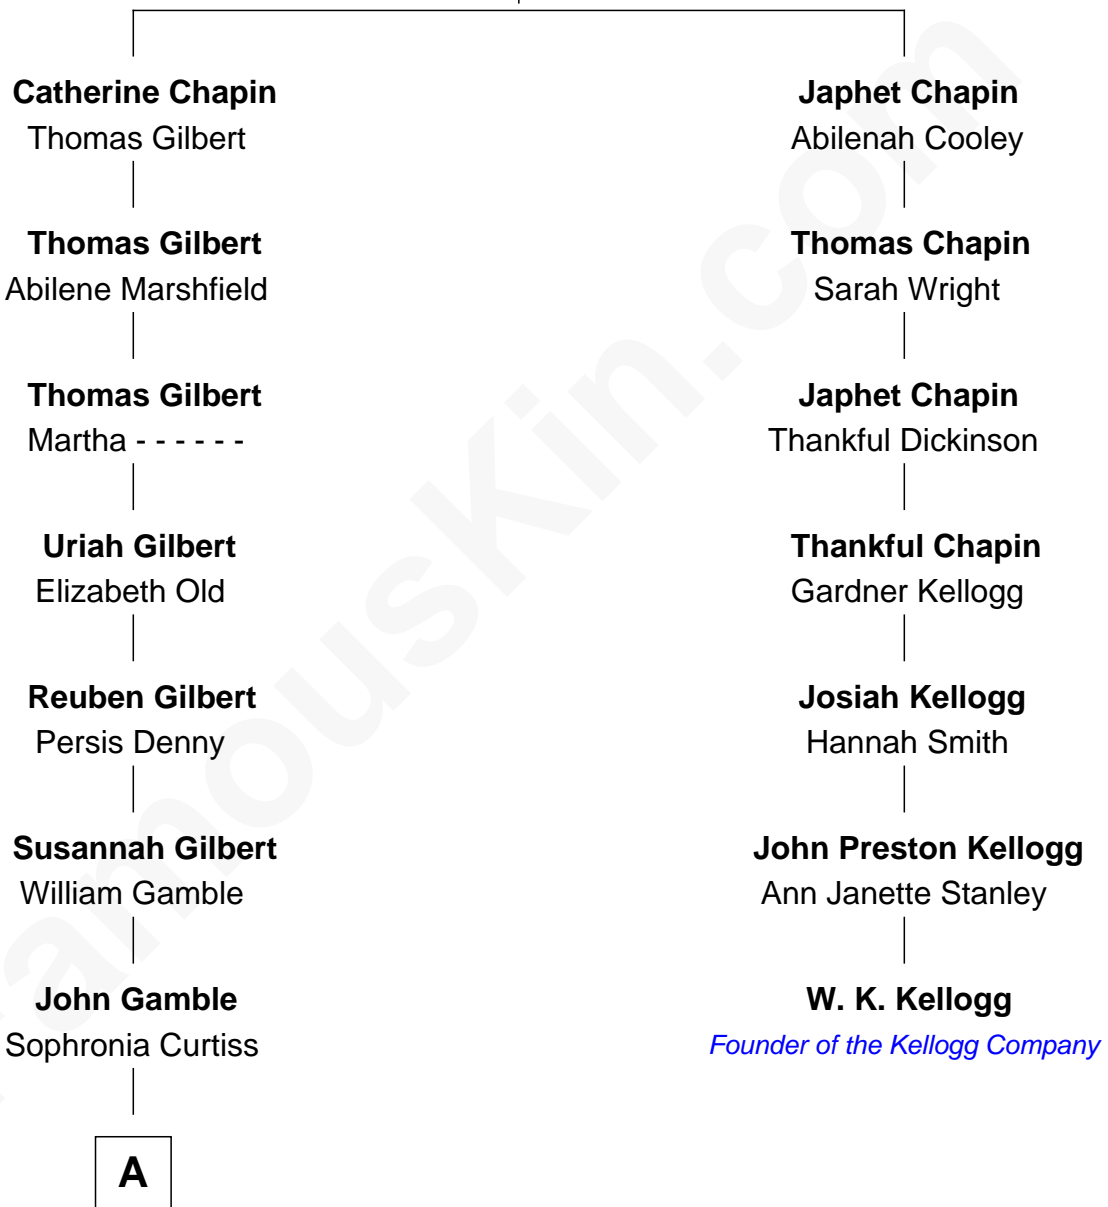

# FamousKin.com Relationship Chart of

**Viggo Mortensen**

*Movie Actor*

6th cousin 5 times removed of

**W. K. Kellogg**

*Founder of the Kellogg Company*

**Samuel Chapin**

Cicely Penney

**A**

John Wesley Gamble

Mary Annis Munson

John Munson Gamble

Blanche Ethelwyn Chapman

Mary Annis Gamble

Dr. Walter Sidney Atkinson

Grace Gamble Atkinson