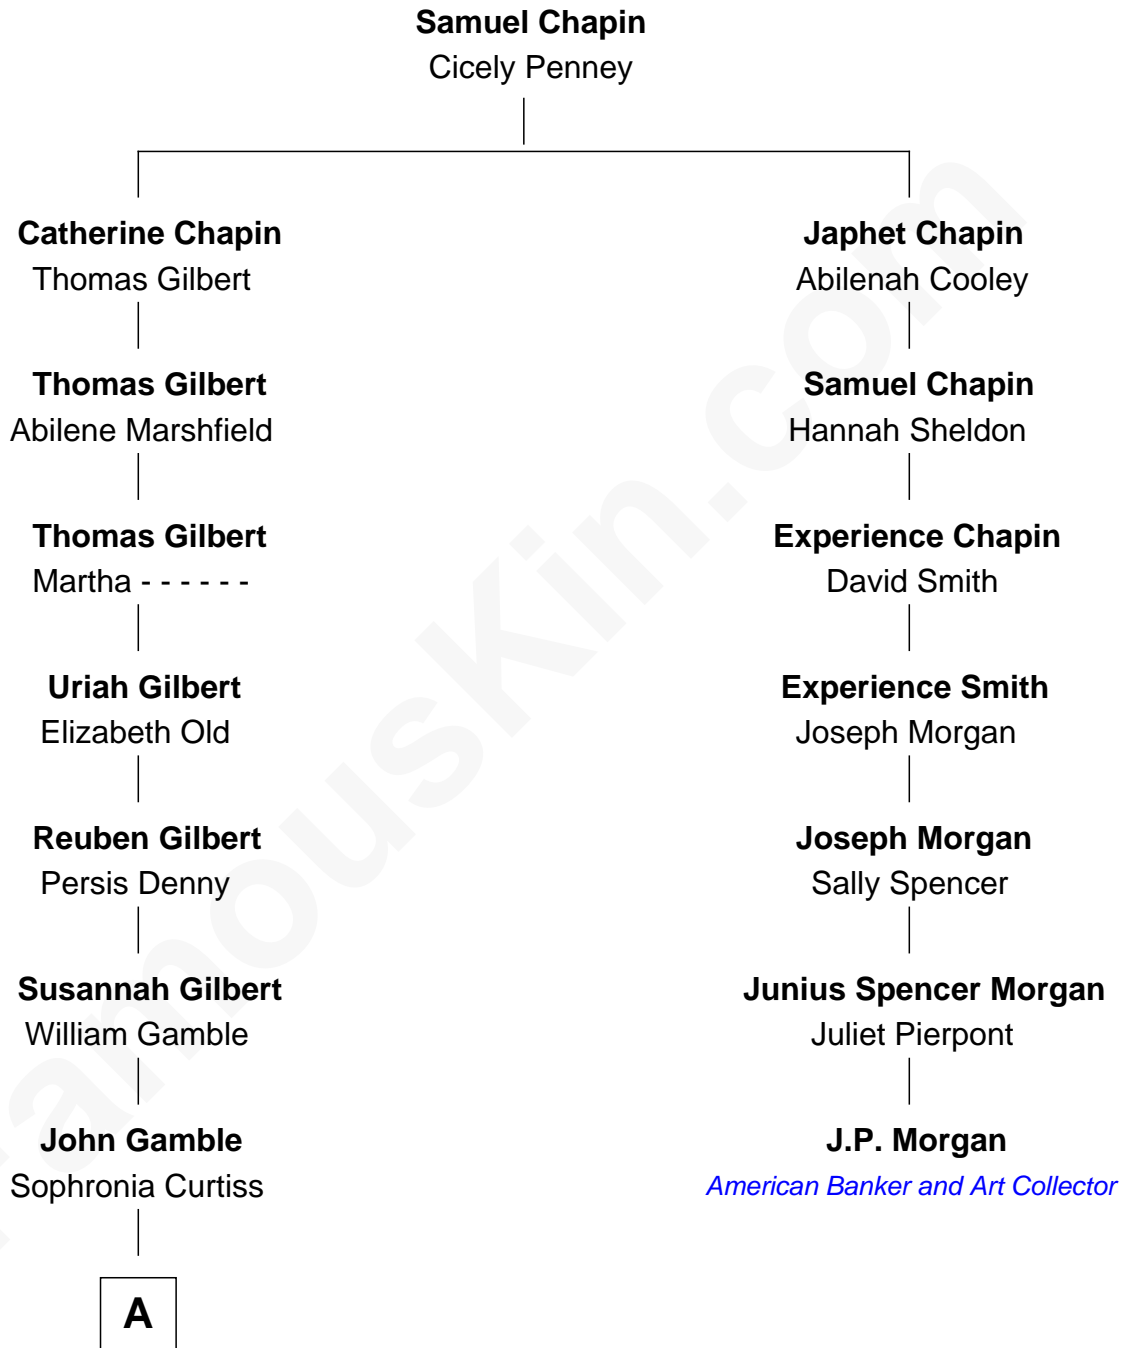

FamousKin.com

Relationship Chart of

Viggo Mortensen

Movie Actor

6th cousin 5 times removed of

J.P. Morgan
American Banker and Art Collector

A

John Wesley Gamble

Mary Annis Munson

John Munson Gamble

Blanche Ethelwyn Chapman

Mary Annis Gamble

Dr. Walter Sidney Atkinson

Grace Gamble Atkinson

Viggo Peter Mortensen

Viggo Mortensen