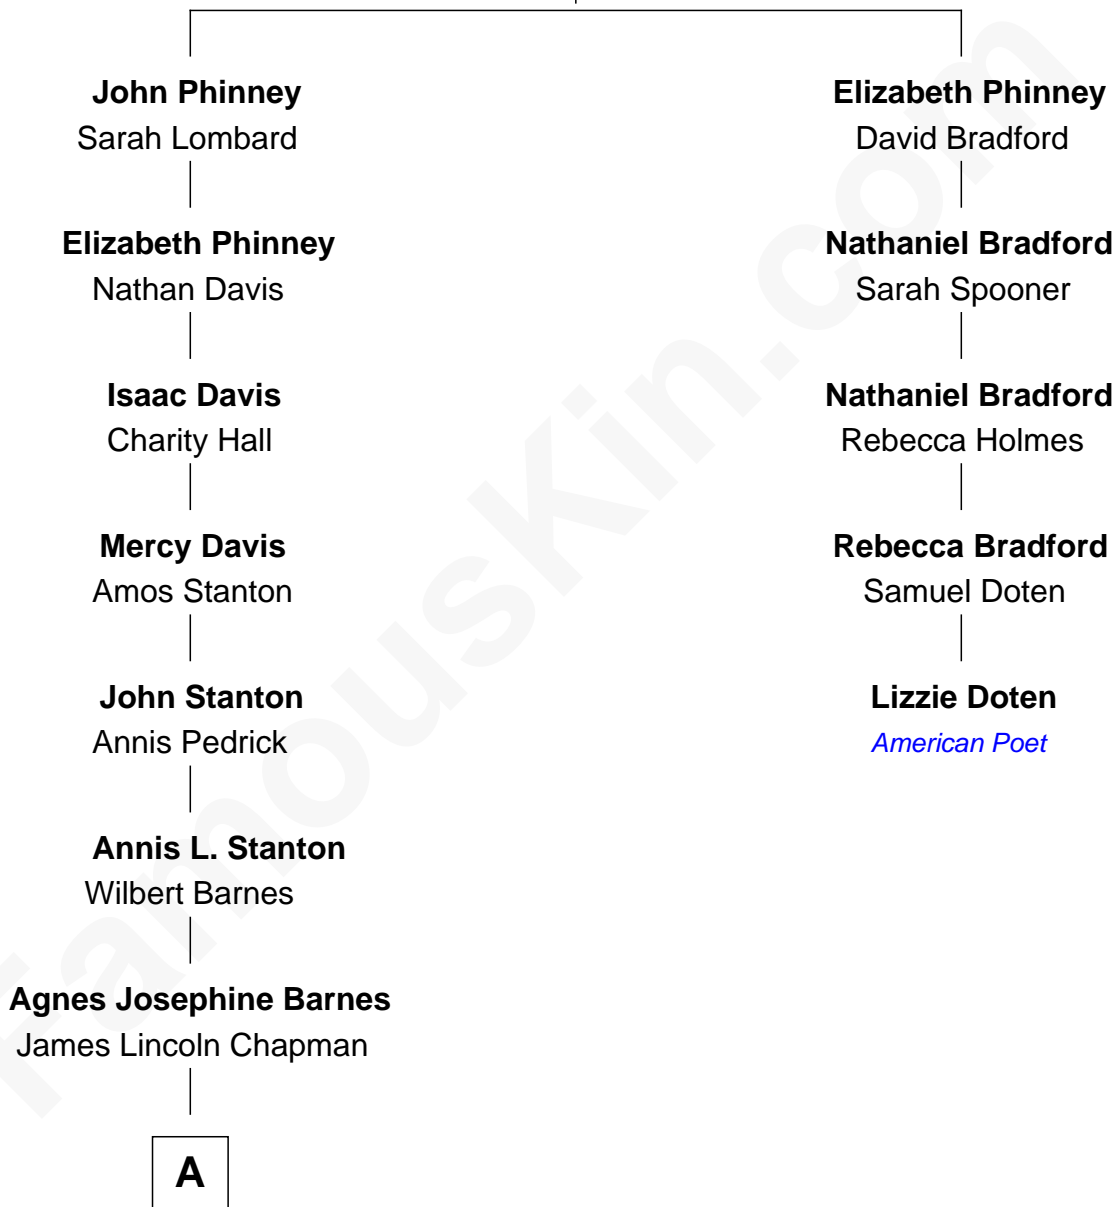

**FamousKin.com**  
**Relationship Chart of**  
**Viggo Mortensen**  
*Movie Actor*

4th cousin 6 times removed of

**Lizzie Doten**  
*American Poet*

**John Pinney**  
 Mary Rogers

**A**

—  
**Blanche Ethelwyn Chapman**

John Munson Gamble

—  
**Mary Annis Gamble**

Dr. Walter Sidney Atkinson

—  
**Grace Gamble Atkinson**

Viggo Peter Mortensen

—  
**Viggo Mortensen**

*Movie Actor*