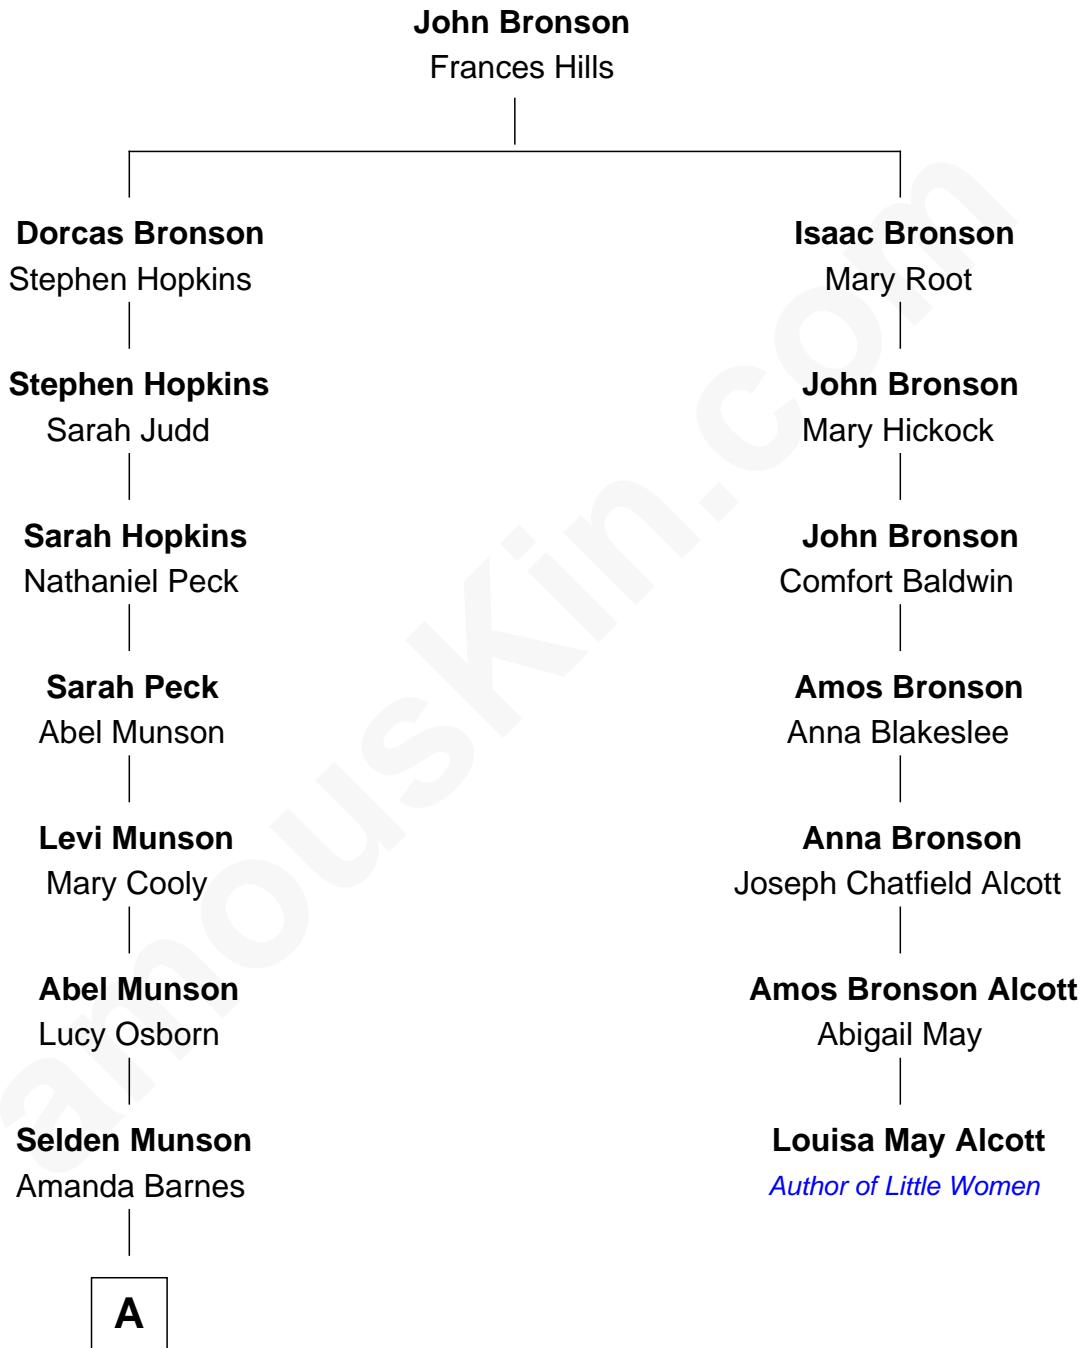

FamousKin.com

Relationship Chart of

Viggo Mortensen

Movie Actor

6th cousin 5 times removed of

Louisa May Alcott
Author of Little Women

A

—
Mary Annis Munson

John Wesley Gamble

—
John Munson Gamble

Blanche Ethelwyn Chapman

—
Mary Annis Gamble

Dr. Walter Sidney Atkinson

—
Grace Gamble Atkinson

Viggo Peter Mortensen

—
Viggo Mortensen