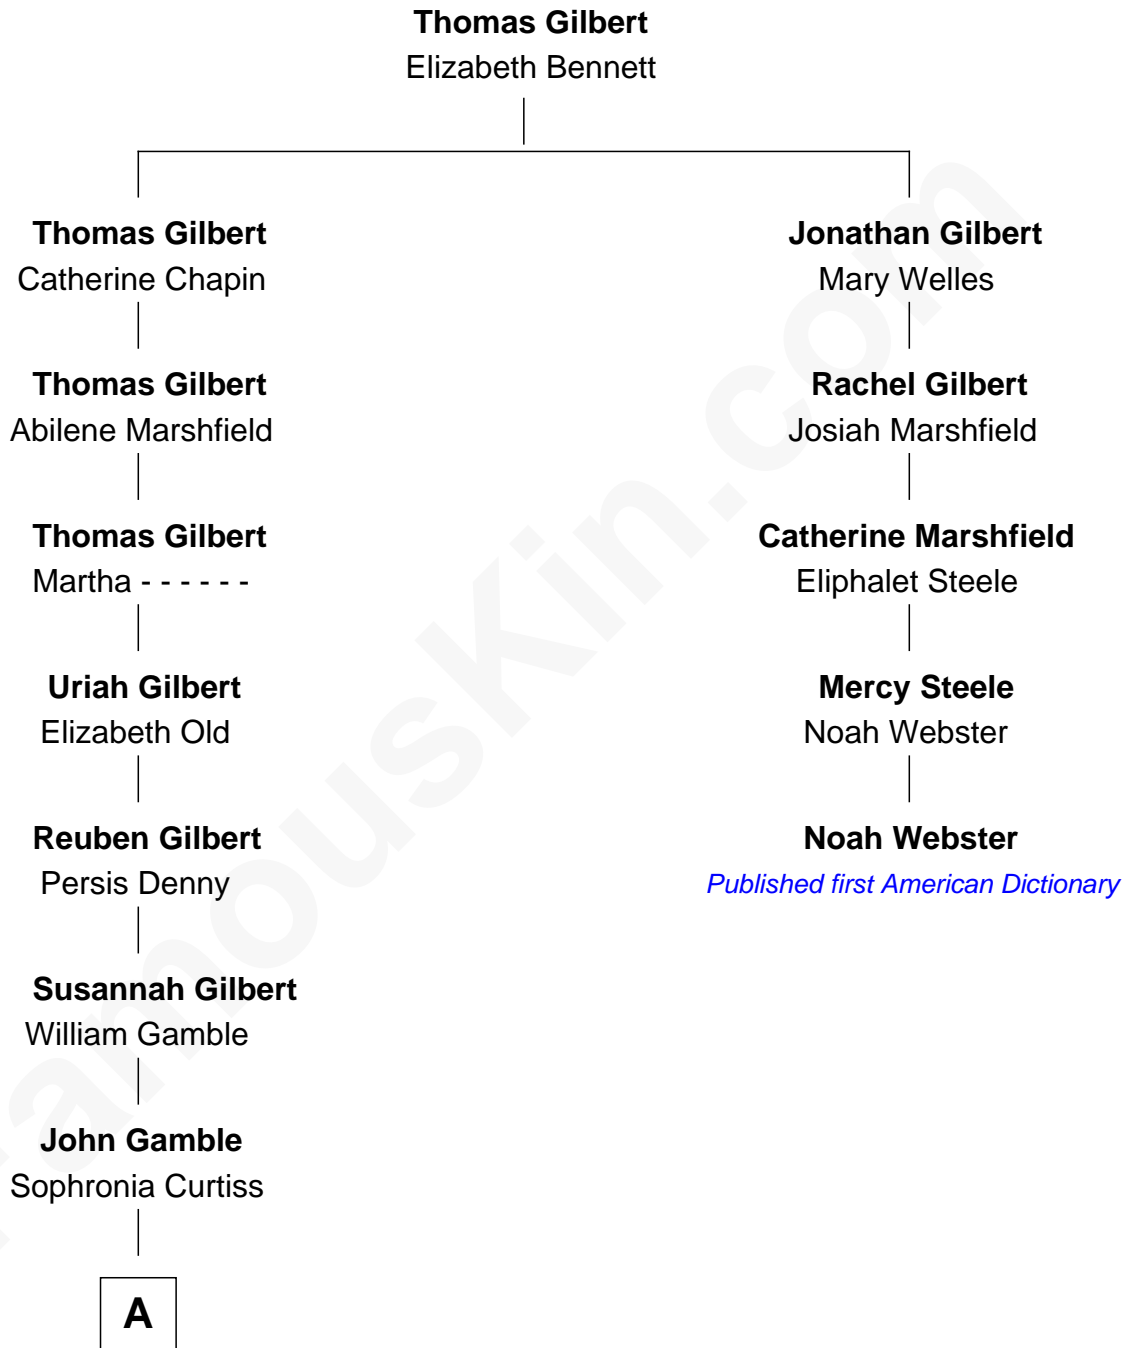

FamousKin.com Relationship Chart of

Viggo Mortensen

Movie Actor

4th cousin 7 times removed of

Noah Webster

Published first American Dictionary

A

John Wesley Gamble

Mary Annis Munson

John Munson Gamble

Blanche Ethelwyn Chapman

Mary Annis Gamble

Dr. Walter Sidney Atkinson

Grace Gamble Atkinson

Viggo Peter Mortensen

Viggo Mortensen