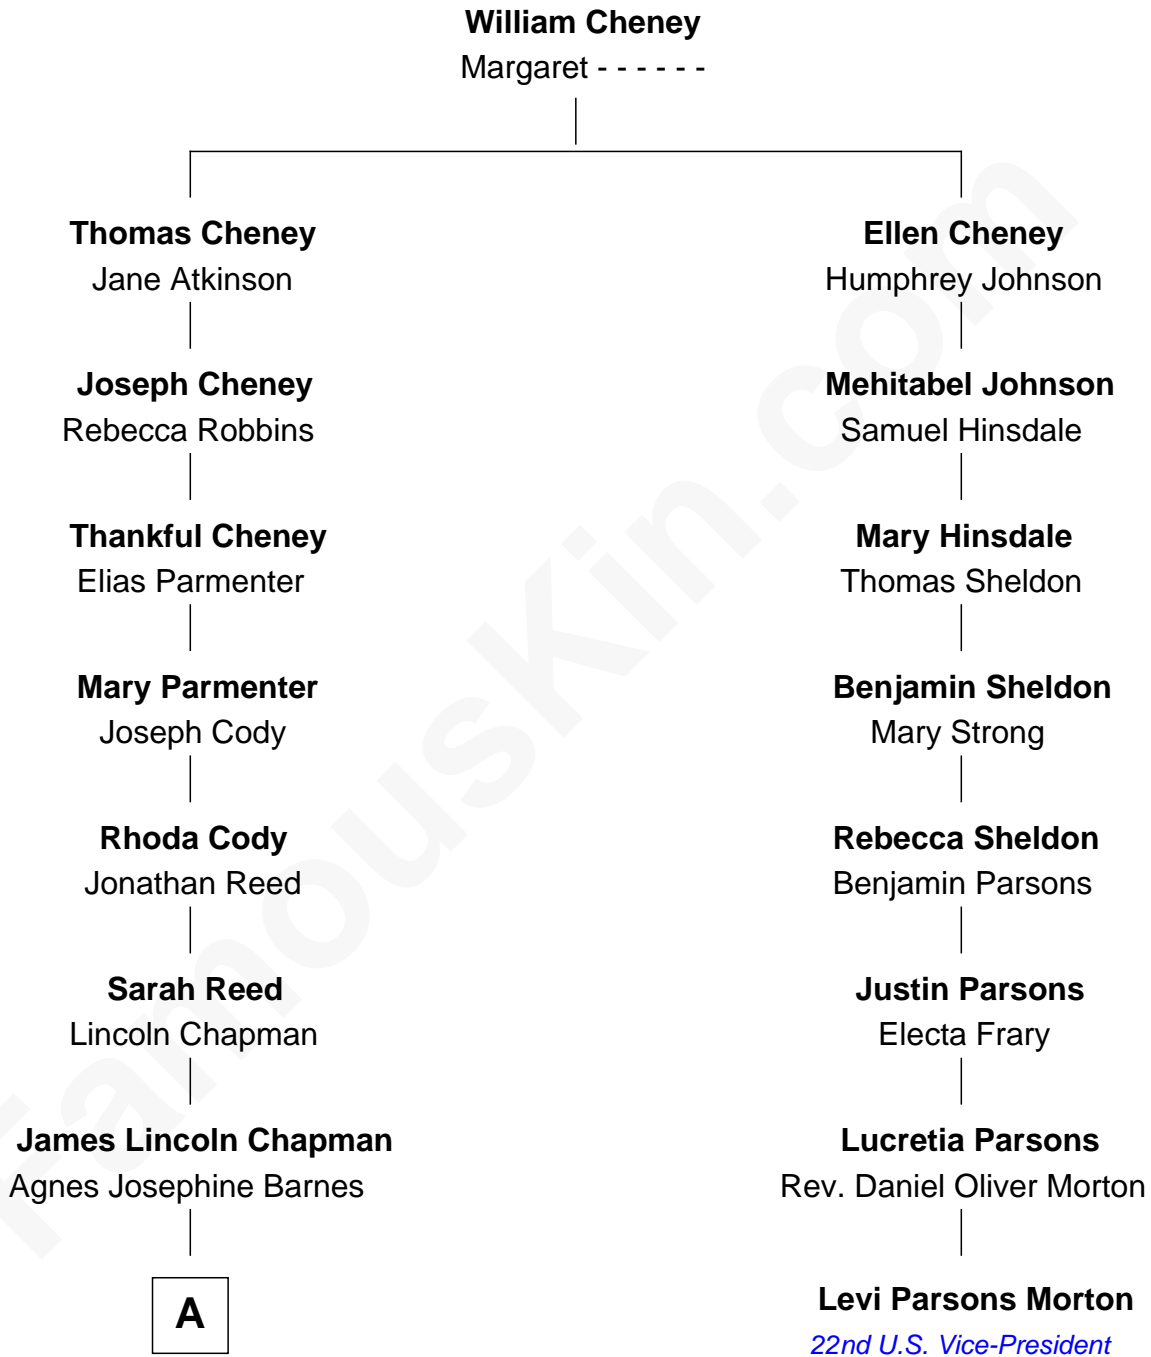

FamousKin.com
Relationship Chart of
Viggo Mortensen
Movie Actor

7th cousin 3 times removed of

Levi Parsons Morton
22nd U.S. Vice-President

A

Blanche Ethelwyn Chapman

John Munson Gamble

Mary Annis Gamble

Dr. Walter Sidney Atkinson

Grace Gamble Atkinson

Viggo Peter Mortensen

Viggo Mortensen

Movie Actor

FamousKin.com