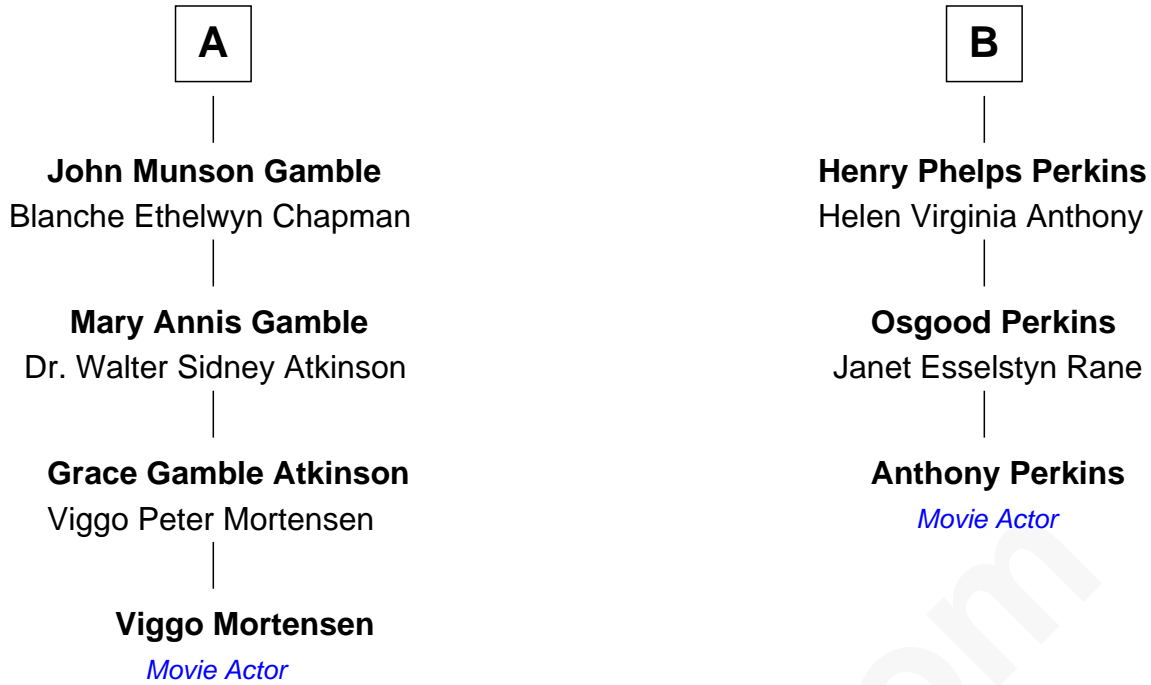

# FamousKin.com Relationship Chart of

**Viggo Mortensen**

*Movie Actor*

9th cousin 1 time removed of

**Anthony Perkins**

*Movie Actor*

**Thomas Gilbert**  
Catherine Chapin

**Thomas Gilbert**  
Abilene Marshfield

**Sarah Gilbert**  
Samuel Field

**Thomas Gilbert**  
Martha - - - - -

**Ebenezer Field**  
Elizabeth Arms

**Uriah Gilbert**  
Elizabeth Old

**Joanna Field**  
Phineas Wright

**Reuben Gilbert**  
Persis Denny

**Catherine Wright**  
Reuben Smith

**Susannah Gilbert**  
William Gamble

**Submit Smith**  
Walter Burnham

**John Gamble**  
Sophronia Curtiss

**Walter Burnham**  
Annis Crawford

**John Wesley Gamble**  
Mary Annis Munson

**Stella Lucretia Burnham**  
Dr. Henry Phelps Perkins

**A**

**B**

FamousKin.com