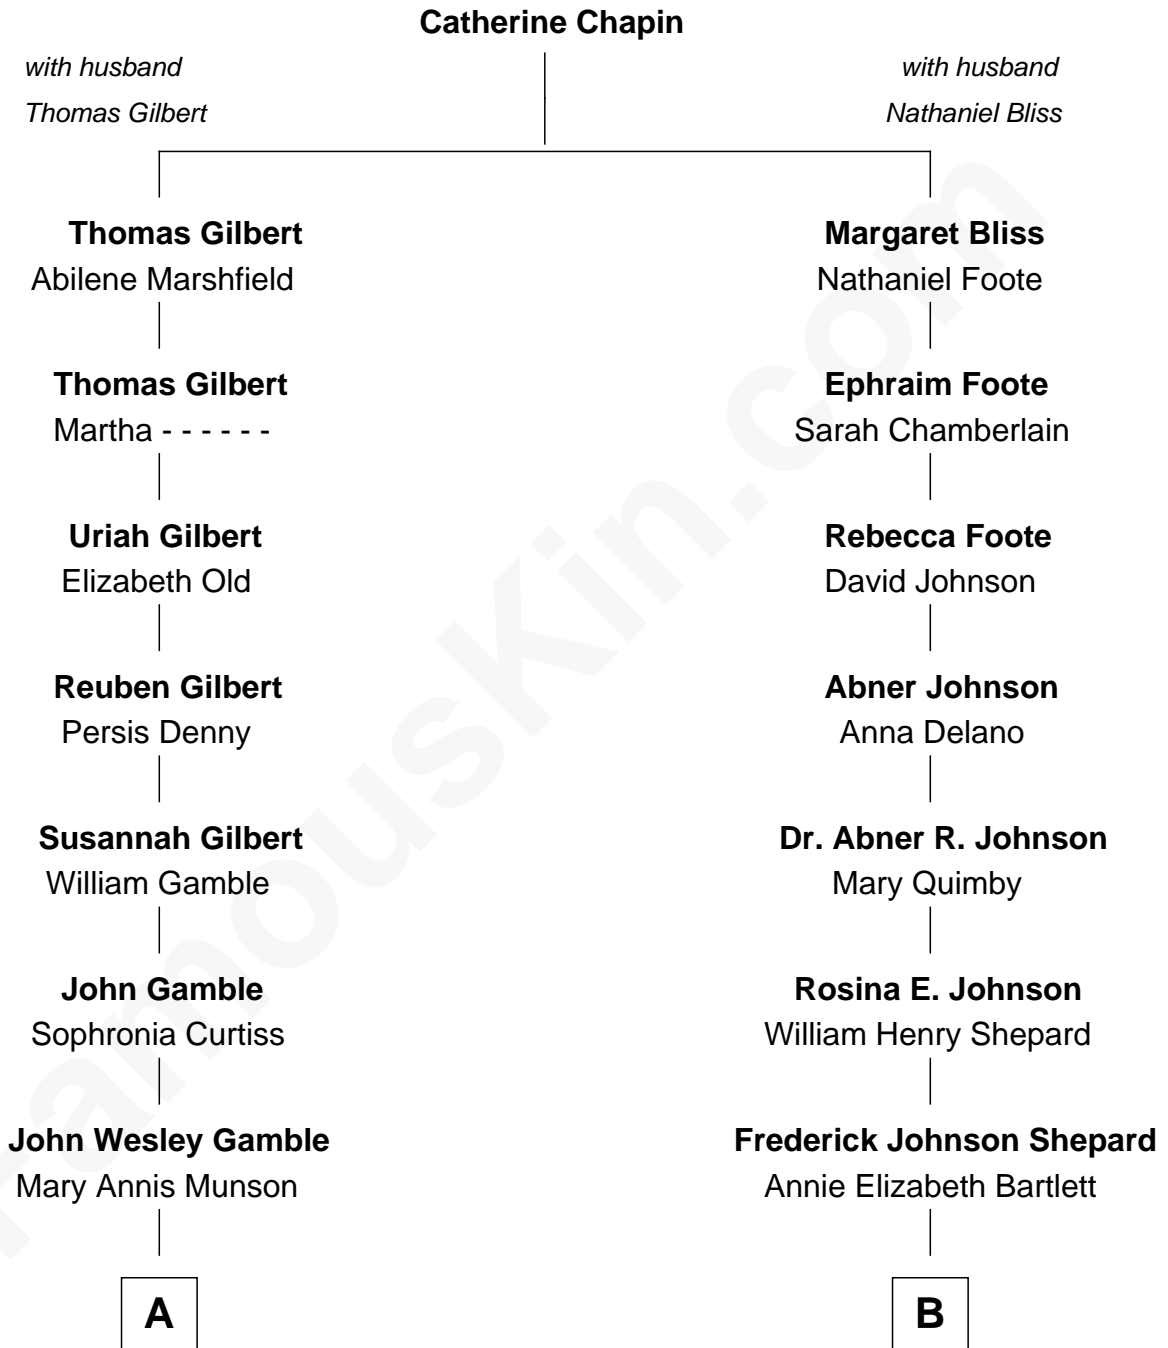

FamousKin.com

Relationship Chart of

Viggo Mortensen

Movie Actor

8th cousin 2 times removed of

Alan Shepard
Mercury and Apollo Astronaut

FamousKin.com