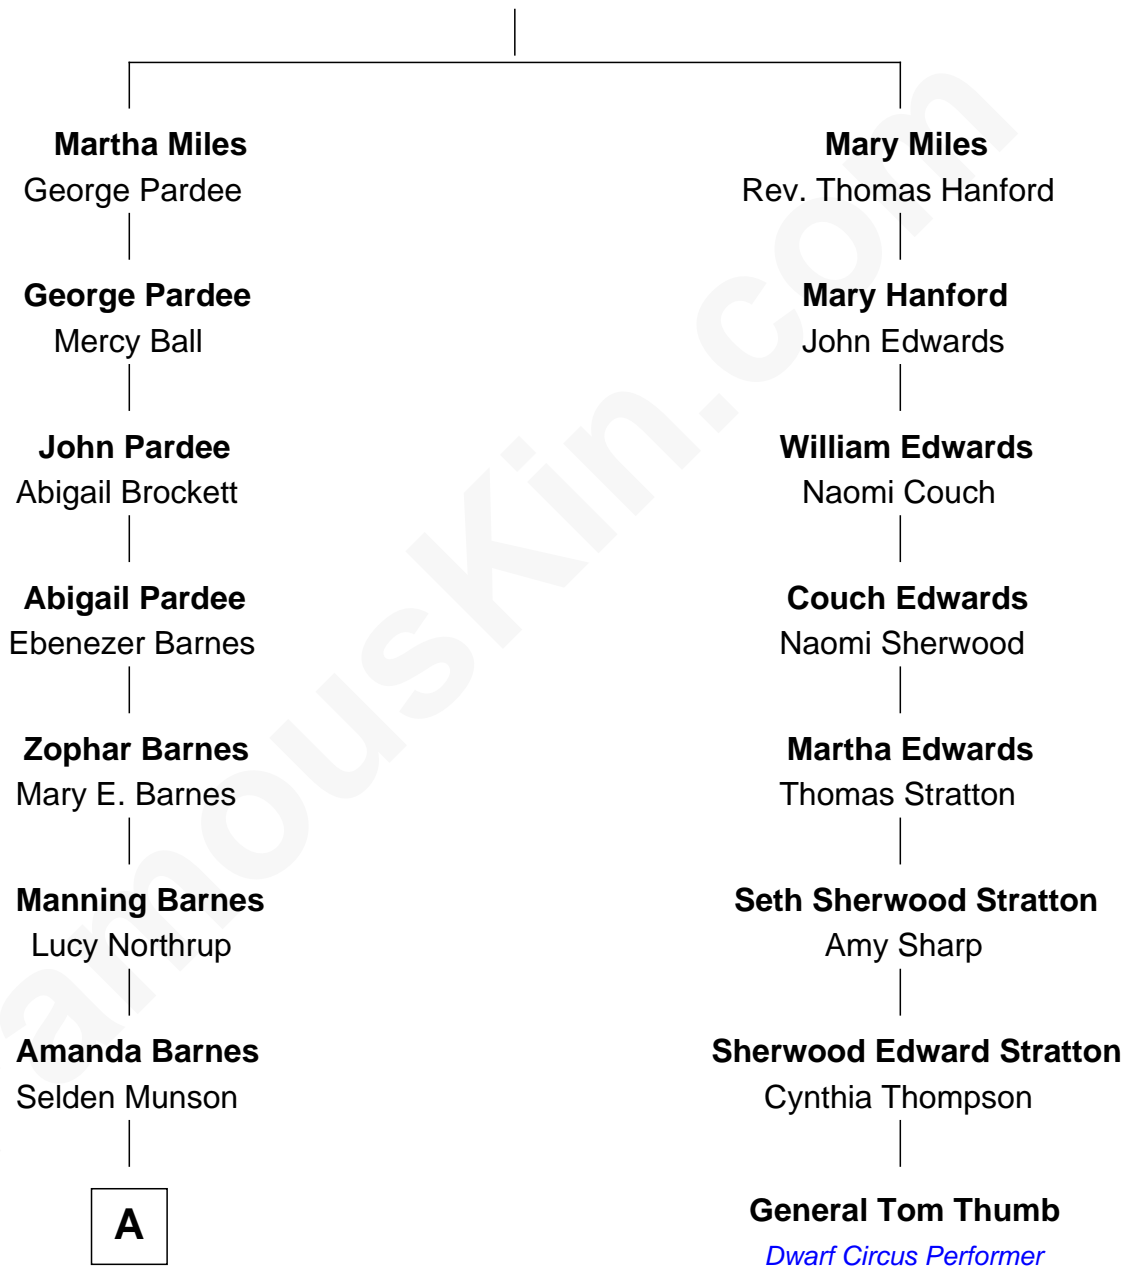

FamousKin.com

Relationship Chart of

Viggo Mortensen

Movie Actor

7th cousin 4 times removed of

General Tom Thumb
Dwarf Circus Performer

Richard Miles

A

—
Mary Annis Munson

John Wesley Gamble

—
John Munson Gamble

Blanche Ethelwyn Chapman

—
Mary Annis Gamble

Dr. Walter Sidney Atkinson

—
Grace Gamble Atkinson

Viggo Peter Mortensen