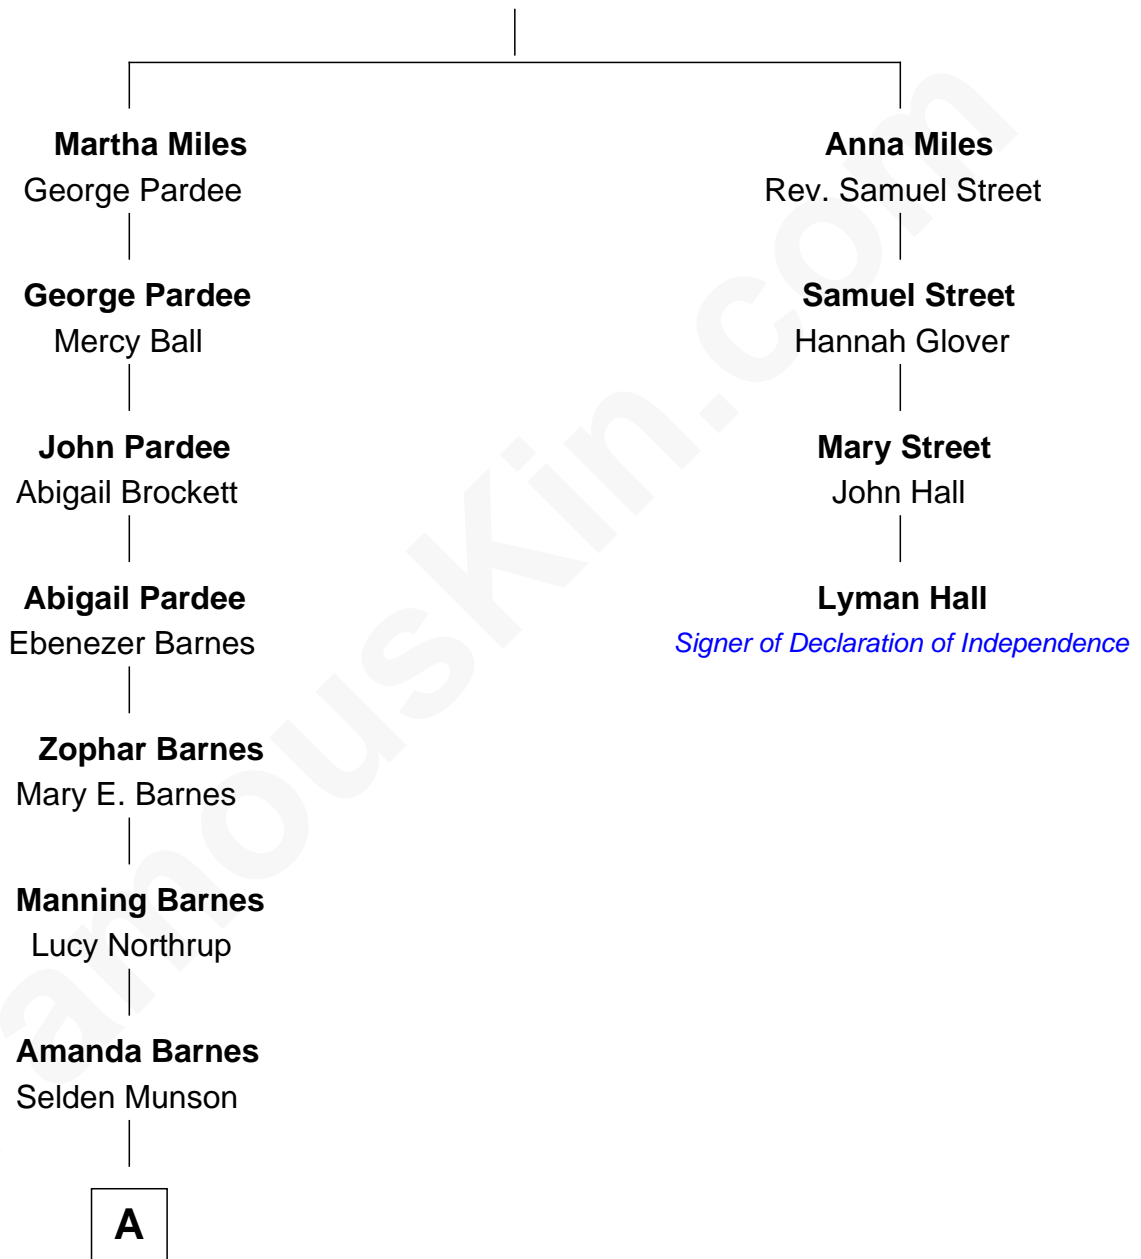

FamousKin.com

Relationship Chart of

Viggo Mortensen

Movie Actor

3rd cousin 8 times removed of

Lyman Hall

Signer of the Declaration of Independence

Richard Miles

A

—
Mary Annis Munson

John Wesley Gamble

—
John Munson Gamble

Blanche Ethelwyn Chapman

—
Mary Annis Gamble

Dr. Walter Sidney Atkinson

—
Grace Gamble Atkinson