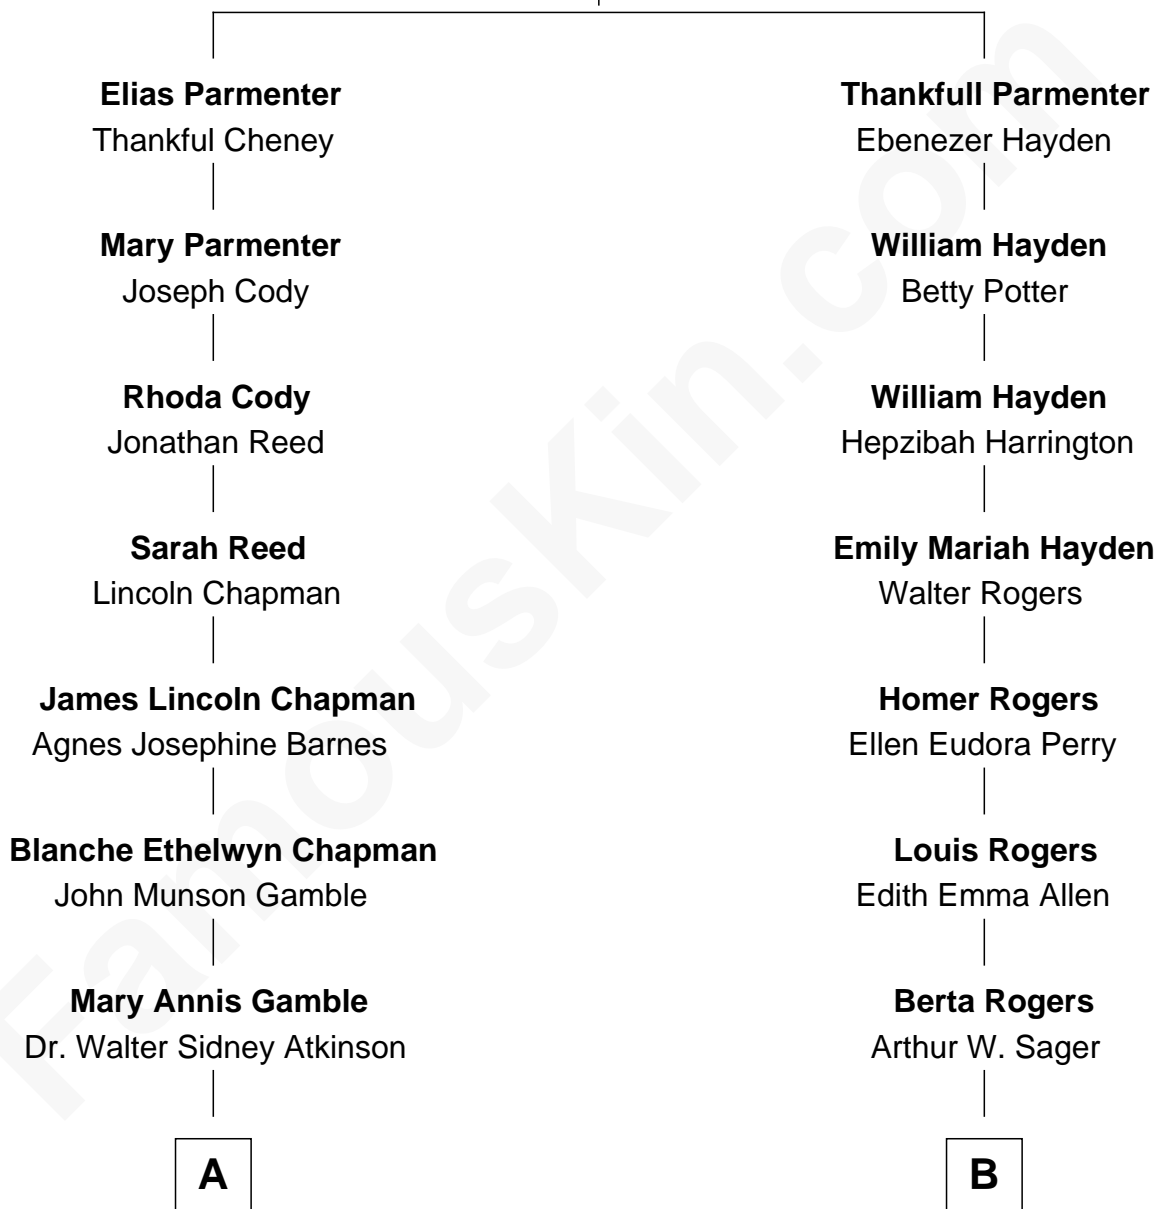

FamousKin.com Relationship Chart of

Viggo Mortensen

Movie Actor

8th cousin of

Seth MacFarlane

Actor, Animator, Writer and Producer

George Parmenter

Mary Burke

A

Grace Gamble Atkinson

Viggo Peter Mortensen

Viggo Mortensen

Movie Actor

B

Ann Perry Sager

Ronald Milton MacFarlane