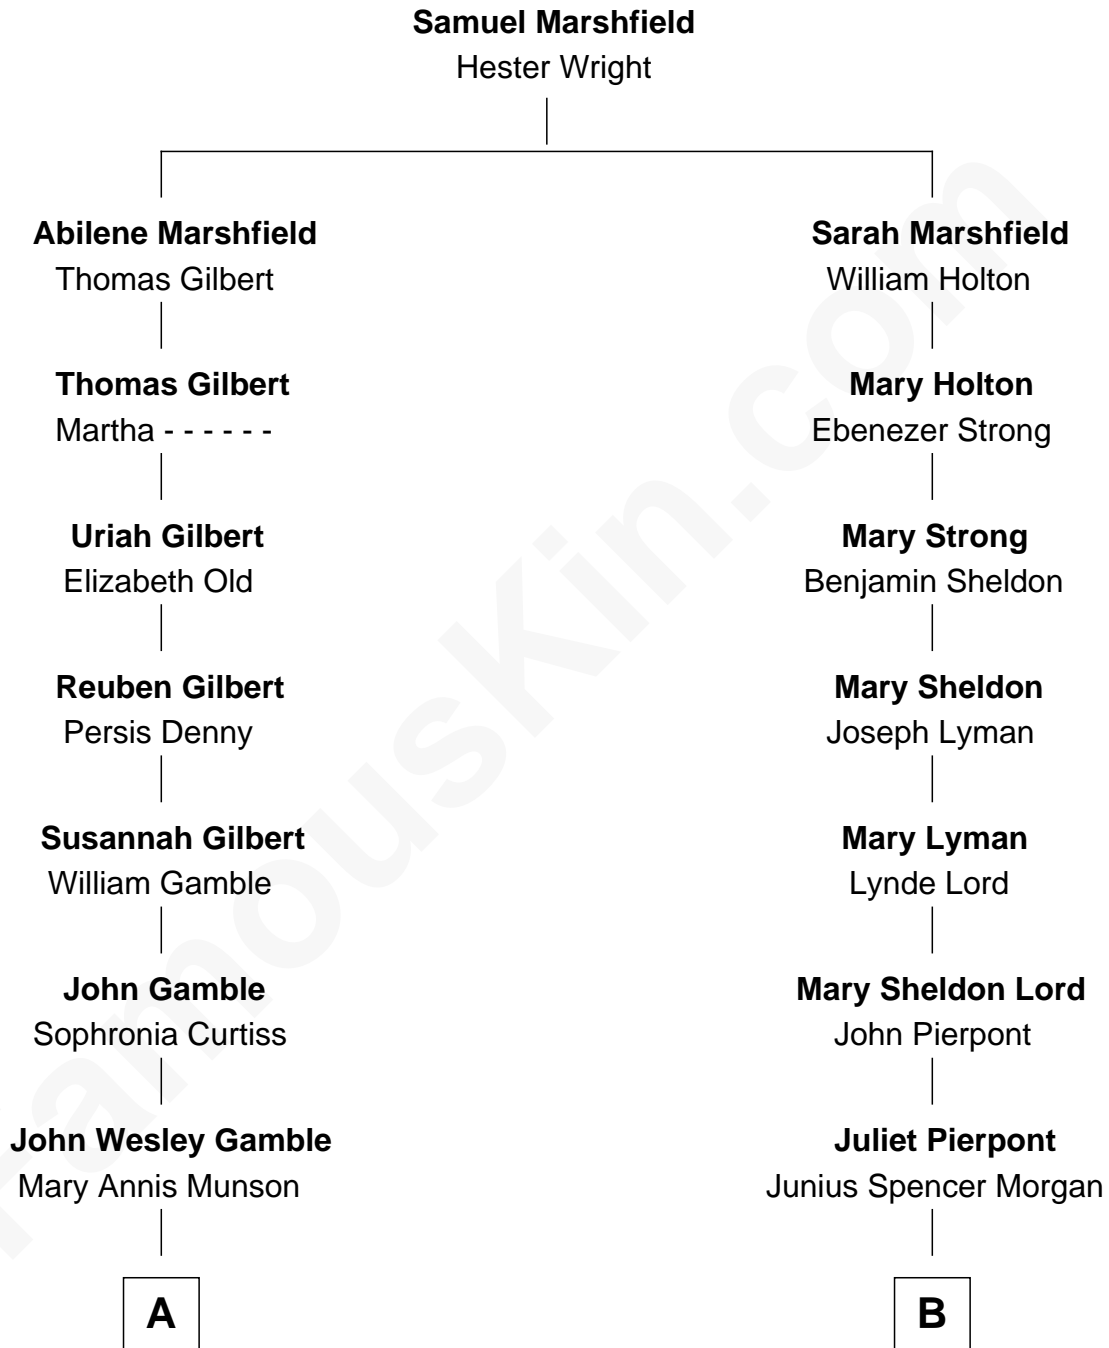

FamousKin.com

Relationship Chart of

Viggo Mortensen

Movie Actor

8th cousin 2 times removed of

J.P. Morgan, Jr.
American Banker and Philanthropist

A

John Munson Gamble
Blanche Ethelwyn Chapman

Mary Annis Gamble
Dr. Walter Sidney Atkinson

Grace Gamble Atkinson
Viggo Peter Mortensen

Viggo Mortensen
Movie Actor

B

John Pierpont Morgan
Frances Louisa Tracy

J.P. Morgan, Jr.
American Banker and Philanthropist