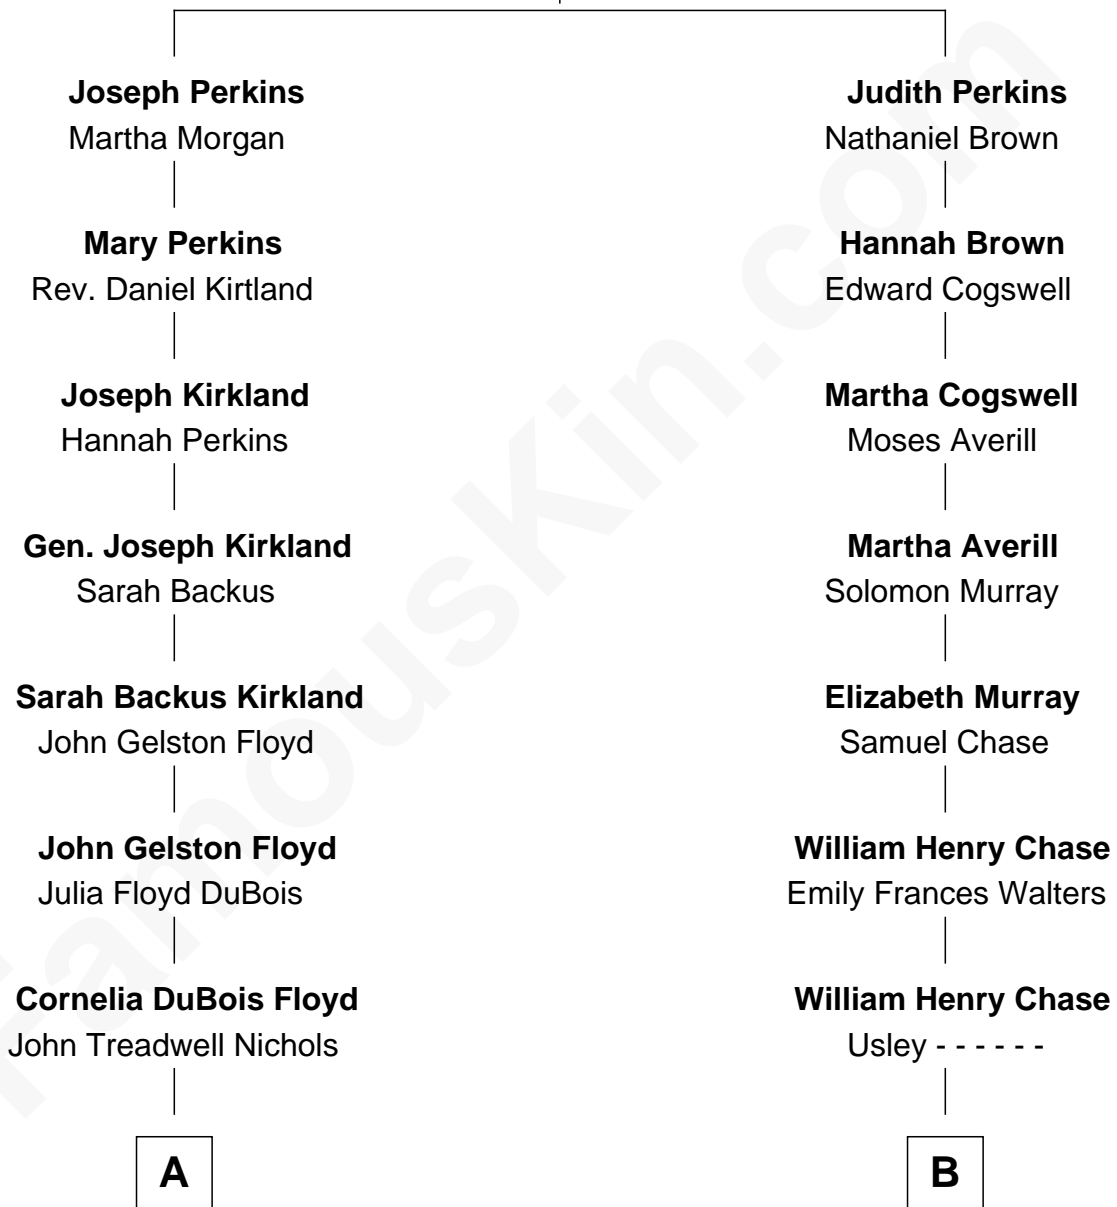

FamousKin.com Relationship Chart of

Bill Weld

68th Governor of Massachusetts

8th cousin 3 times removed of

Pete Buttigieg

19th U.S. Secretary of Transportation

Jacob Perkins
Elizabeth Whipple

A

Mary Blake Nichols

David Weld

Bill Weld

68th Governor of Massachusetts

B

Lena Chase

William Henry Neal

William Caswell Neal