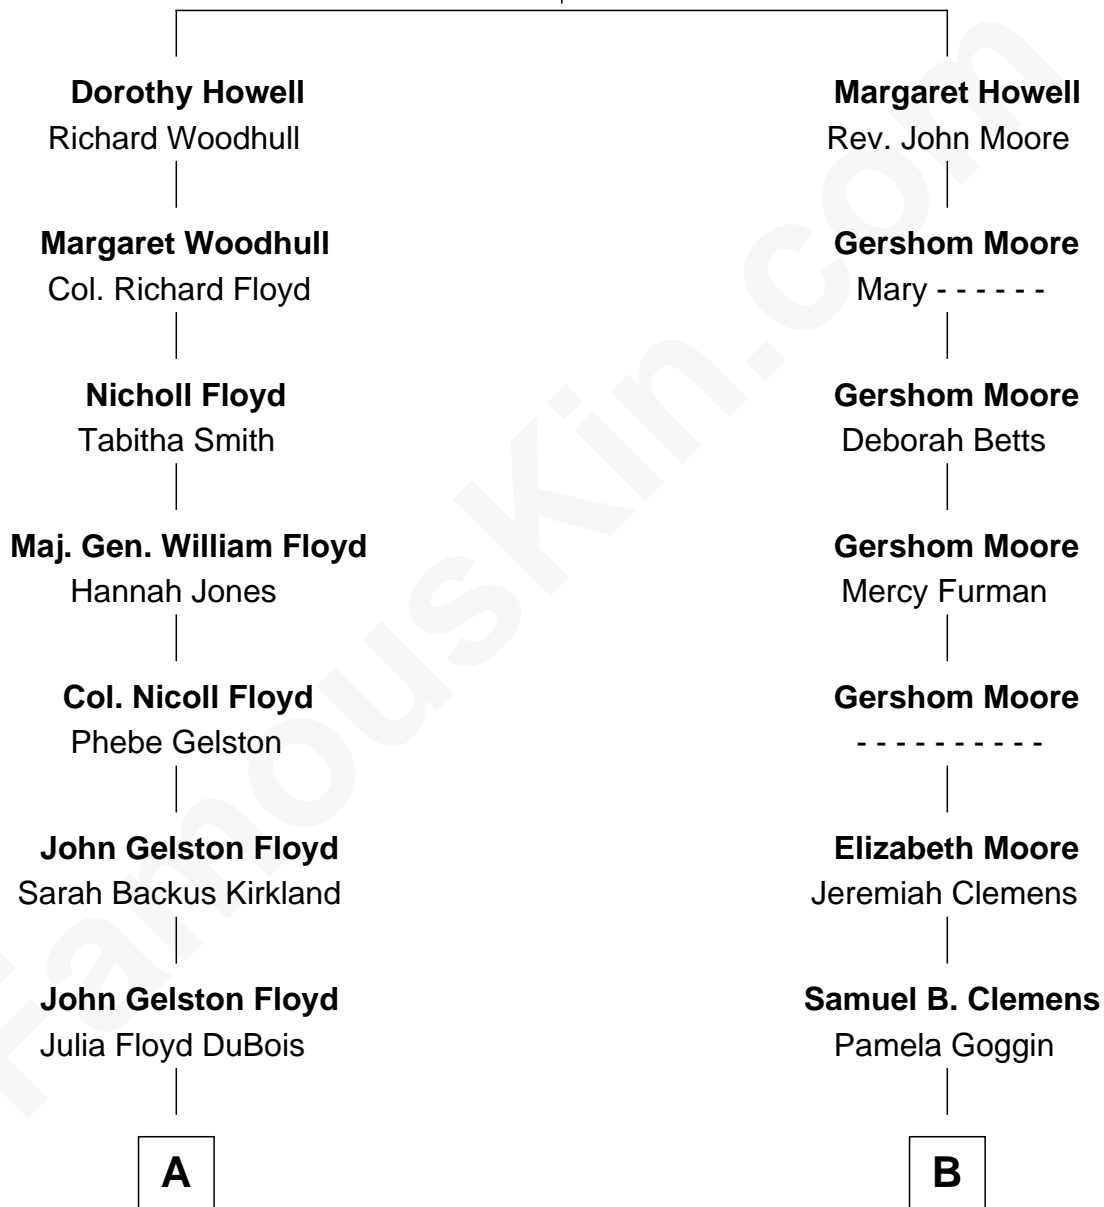

FamousKin.com Relationship Chart of

Bill Weld

68th Governor of Massachusetts

8th cousin 1 time removed of

Mark Twain

Author of Tom Sawyer

Edward Howell
Frances Paxton

A

Cornelia DuBois Floyd
John Treadwell Nichols

Mary Blake Nichols
David Weld

Bill Weld
68th Governor of Massachusetts

B

John Marshall Clemens
Jane Lampton

Mark Twain
Author of Tom Sawyer

FamousKin.com