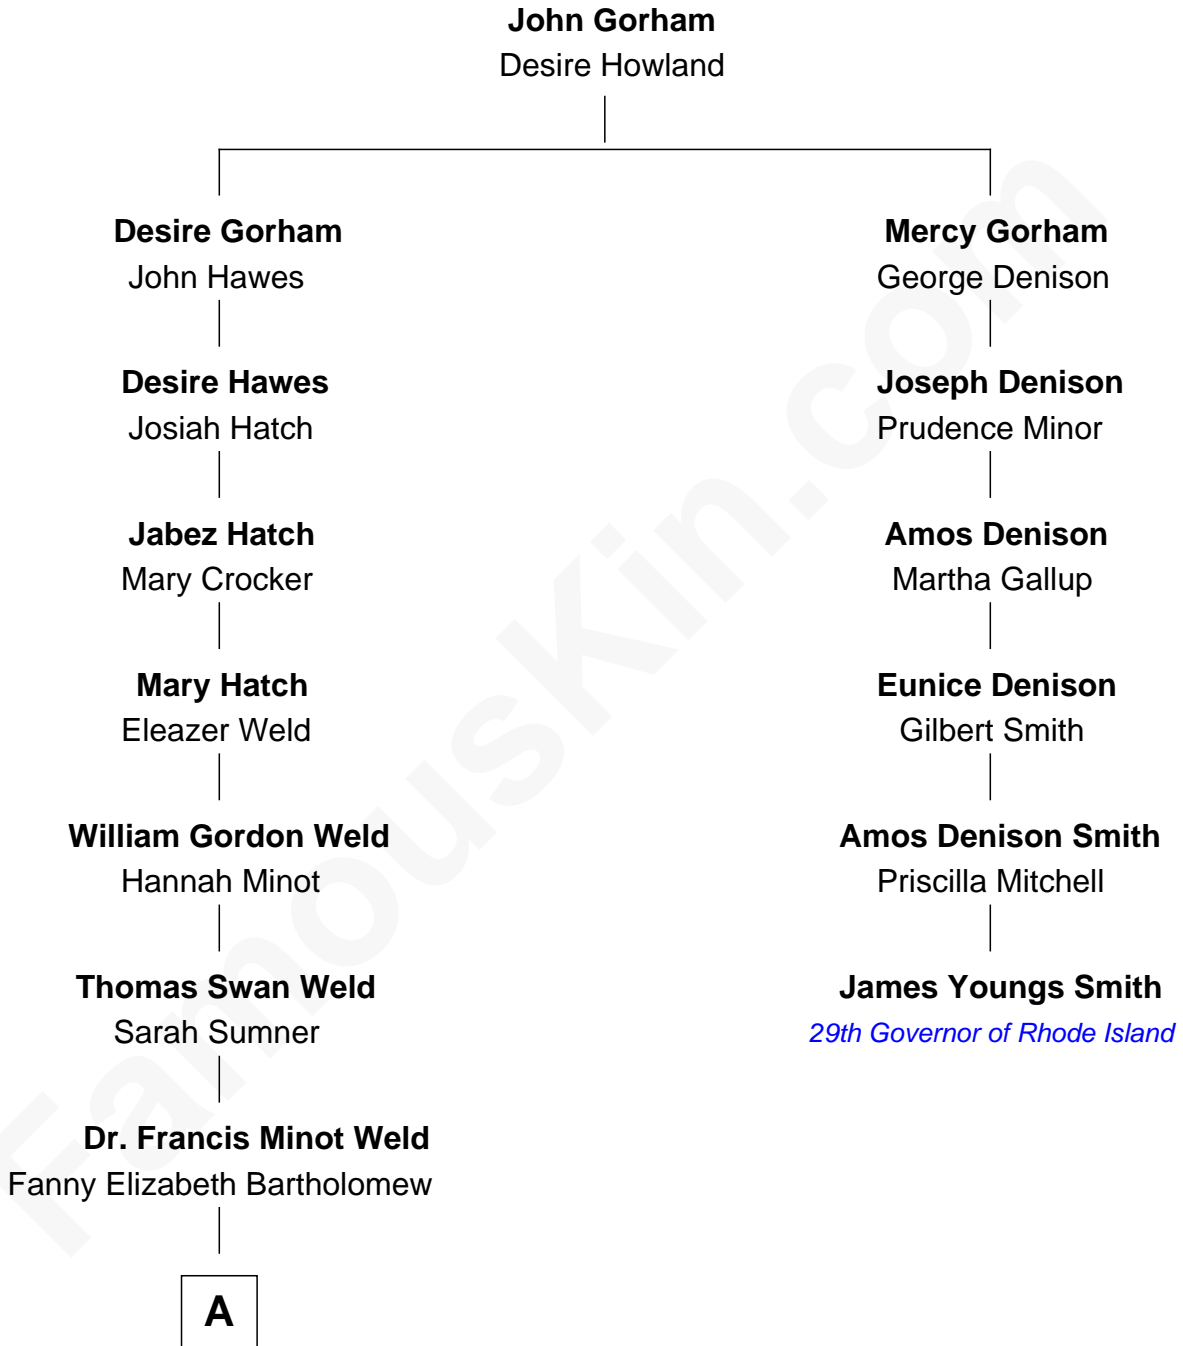

FamousKin.com

Relationship Chart of

Bill Weld

68th Governor of Massachusetts

5th cousin 4 times removed of

James Youngs Smith

29th Governor of Rhode Island

A

—
Francis Minot Weld
Margaret Low White

—
David Weld
Mary Blake Nichols

—
Bill Weld
68th Governor of Massachusetts