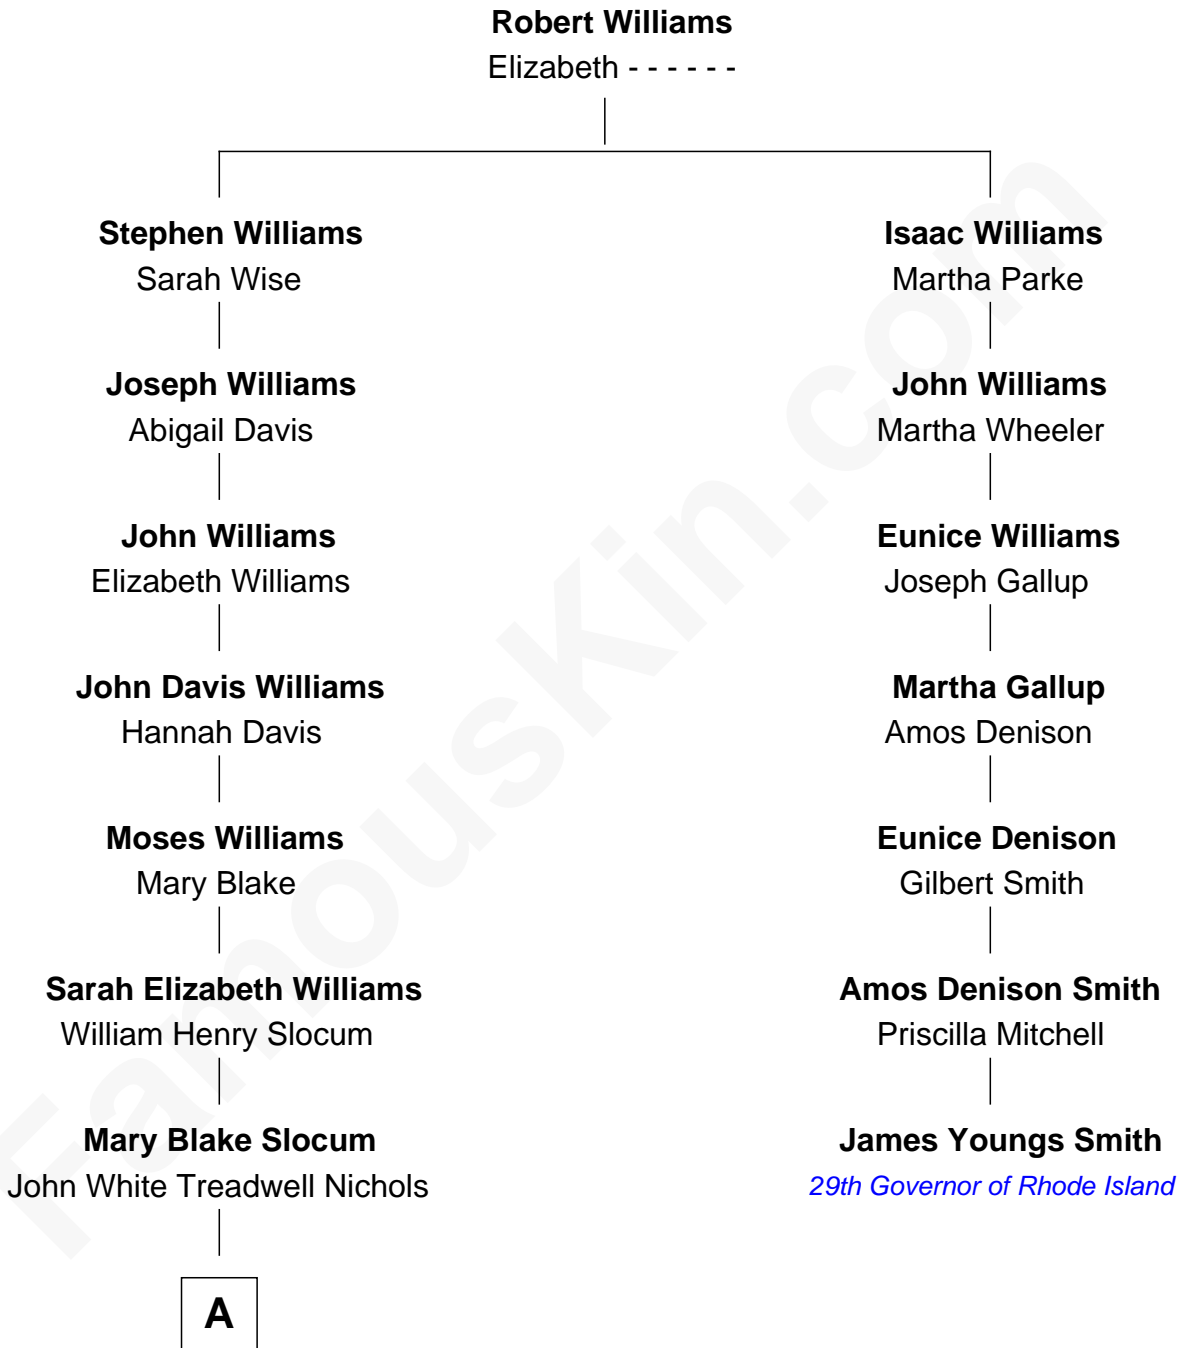

FamousKin.com

Relationship Chart of

Bill Weld

68th Governor of Massachusetts

6th cousin 3 times removed of

James Youngs Smith

29th Governor of Rhode Island

A

—
John Treadwell Nichols
Cornelia DuBois Floyd

—
Mary Blake Nichols
David Weld

—
Bill Weld
68th Governor of Massachusetts