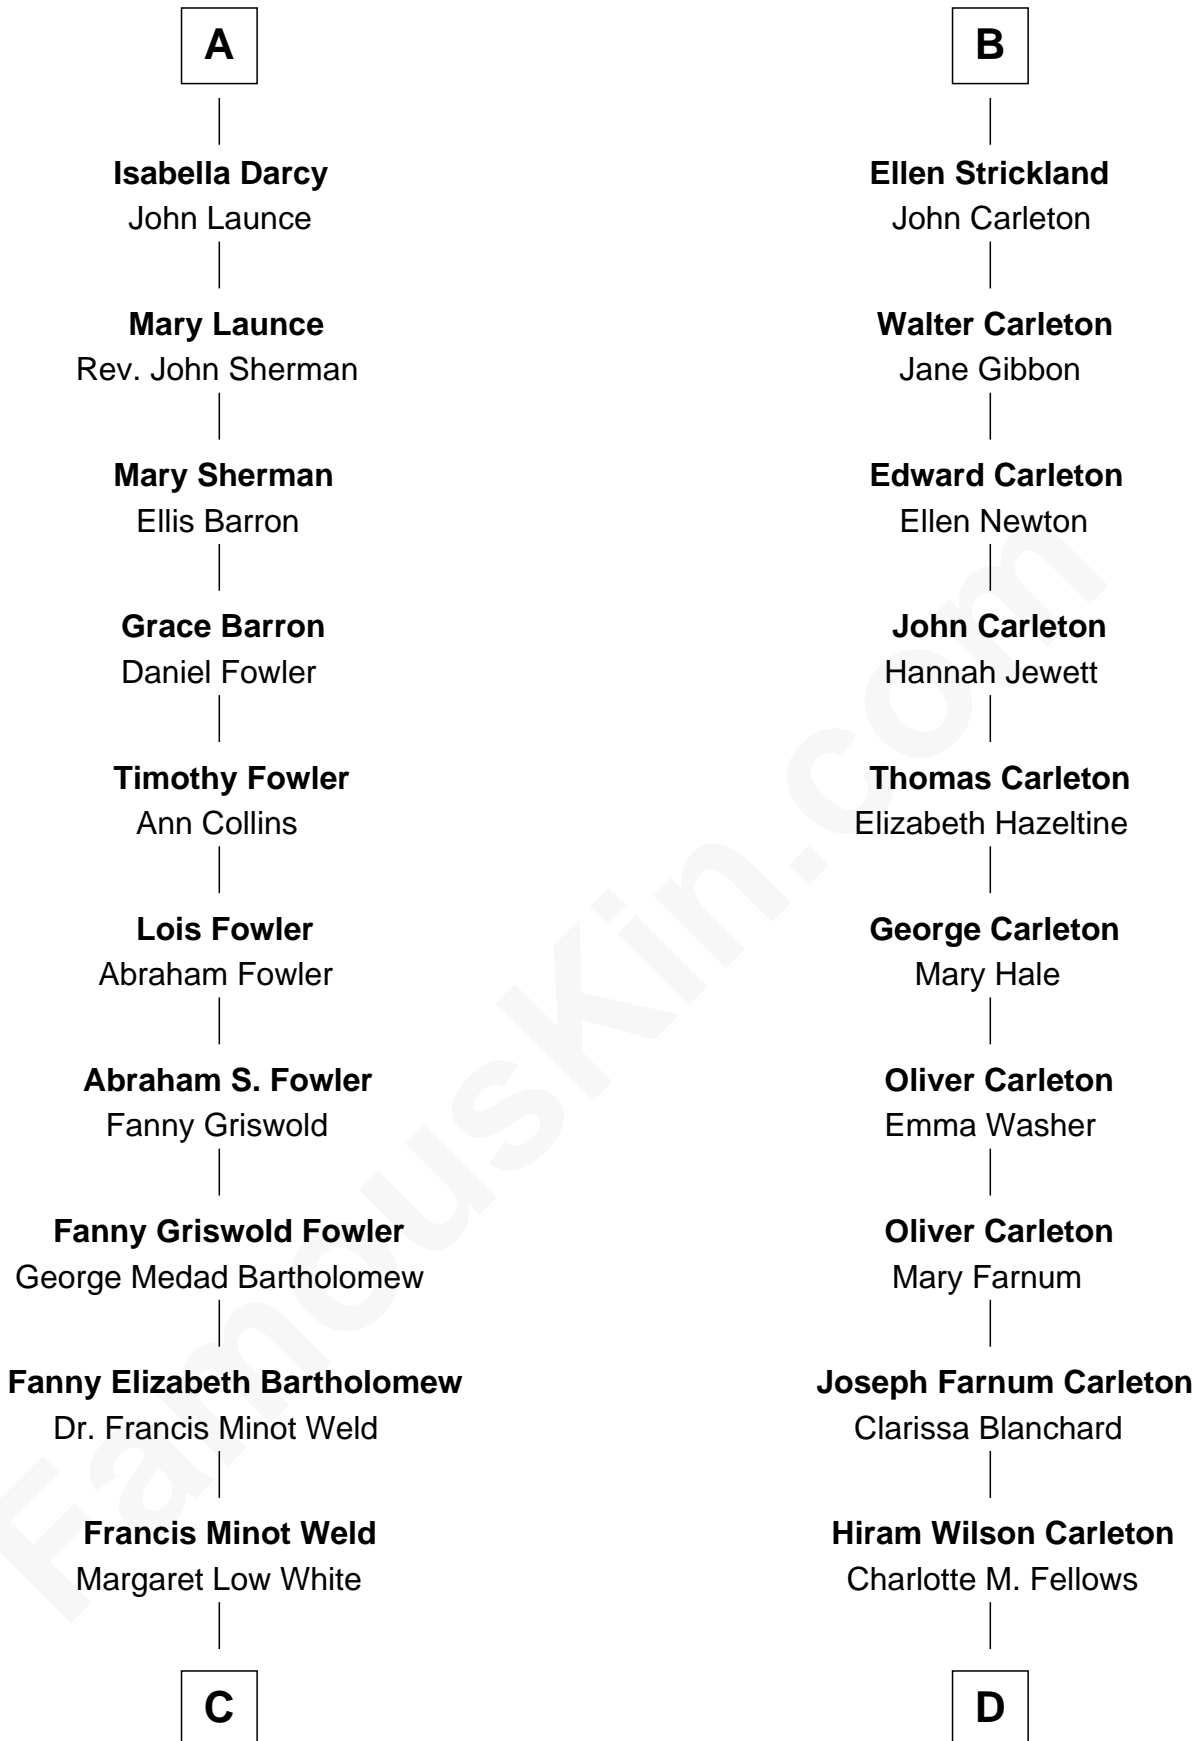

## Relationship Chart of

### Bill Weld

68th Governor of Massachusetts  
18th cousin 2 times removed of

**Mickey Rourke**  
Movie Actor

**C**

**David Weld**  
Mary Blake Nichols

**Bill Weld**  
*68th Governor of Massachusetts*

**D**

**Joseph Clinton Carleton**  
Maud Alice Fitts

**Hazel May Carleton**  
Leonard Ernest Cameron

**Annette Elizabeth Cameron**  
Philip Andrew Rourke

**Mickey Rourke**  
*Movie Actor*

FamousKin.com