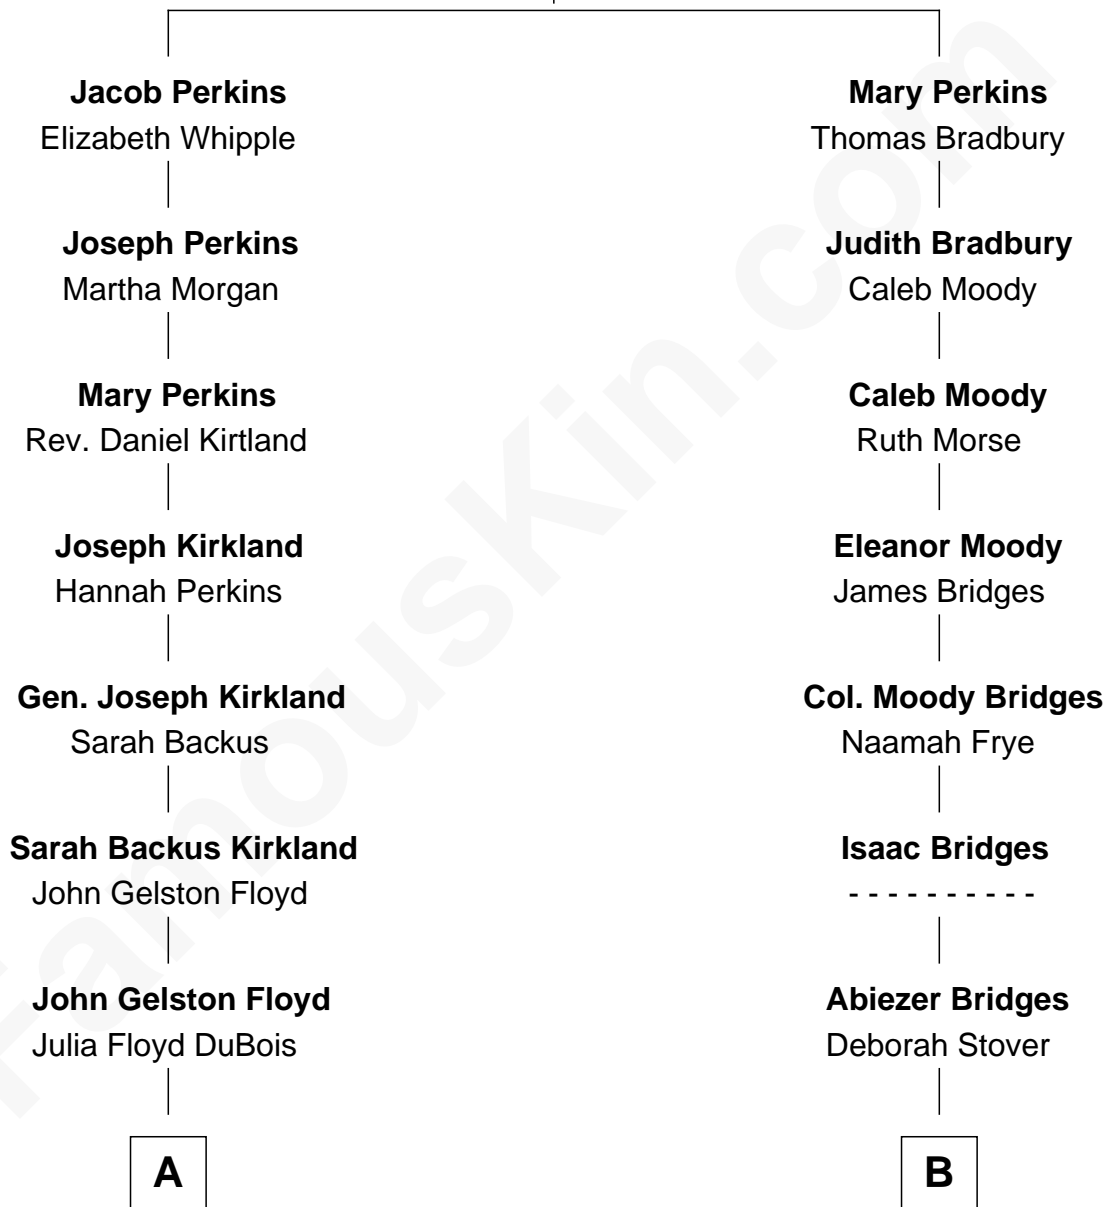

FamousKin.com Relationship Chart of

Bill Weld

68th Governor of Massachusetts

9th cousin 1 time removed of

Owen Brewster

54th Governor of Maine

John Perkins

Judith Gater

Owen Brewster
54th Governor of Maine

FamousKin.com