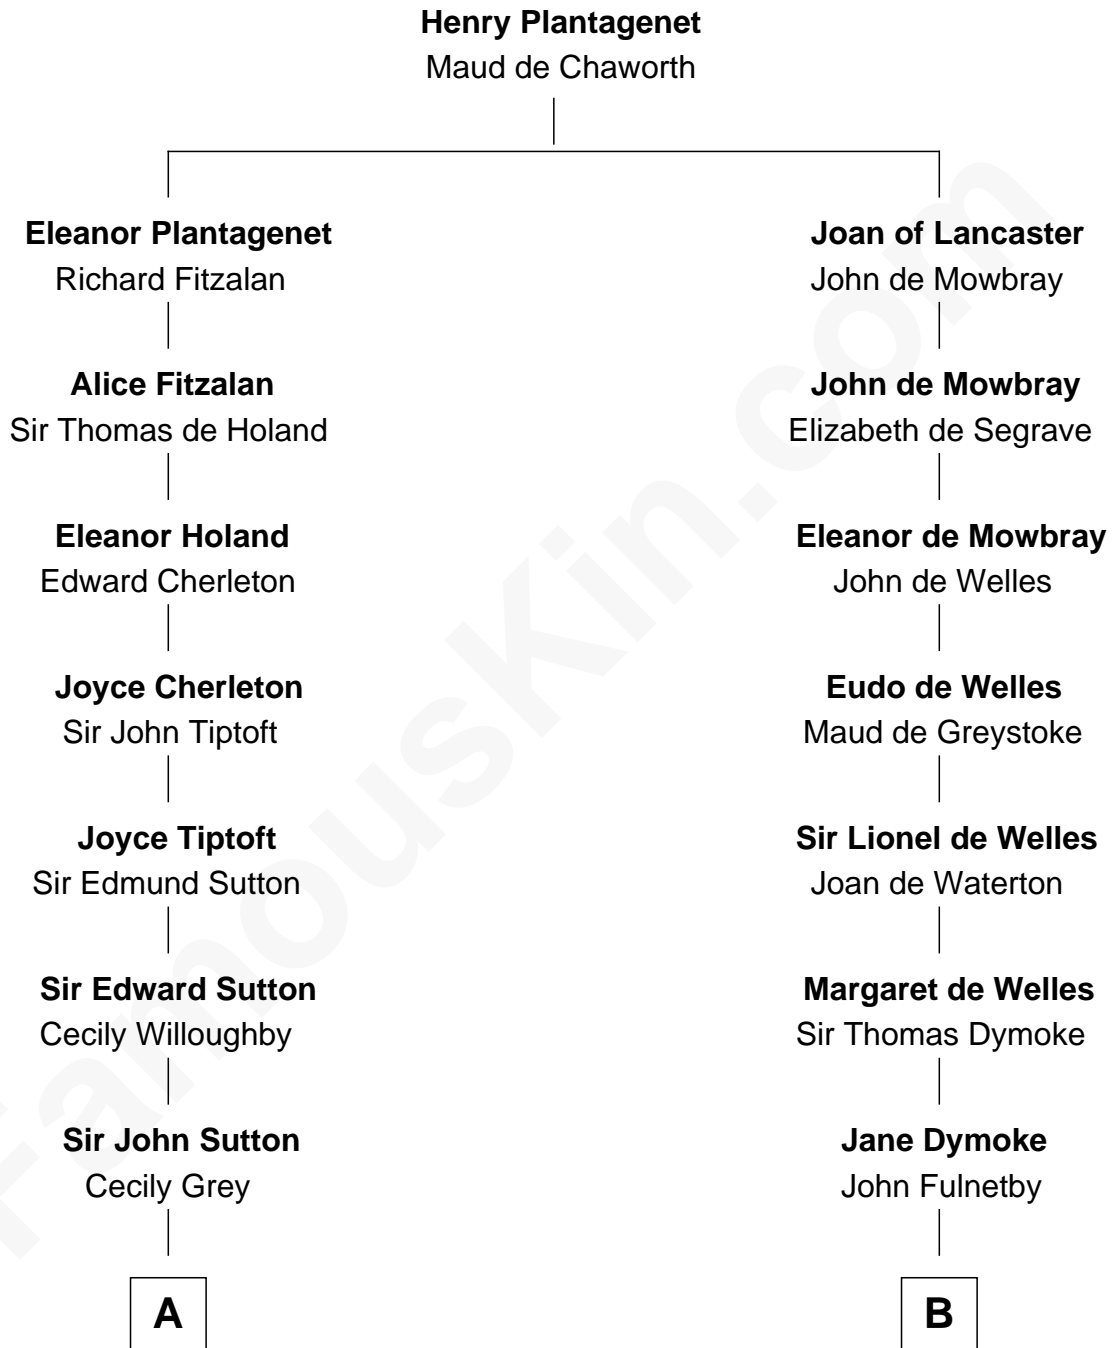

FamousKin.com

Relationship Chart of

Bill Weld

68th Governor of Massachusetts

20th cousin 1 time removed of

Owen Brewster

54th Governor of Maine

C

Harriet Hillard
William Augustus White

Margaret Low White
Francis Minot Weld

David Weld
Mary Blake Nichols

Bill Weld
68th Governor of Massachusetts

D

Abiezer Bridges
Deborah Stover

Rev. Otis Bridges
Margaret Owen

Owen W. Bridges
Lydia A. -----

Carrie S. Bridges
William Edmund Brewster

Owen Brewster
54th Governor of Maine

FamousKin.com