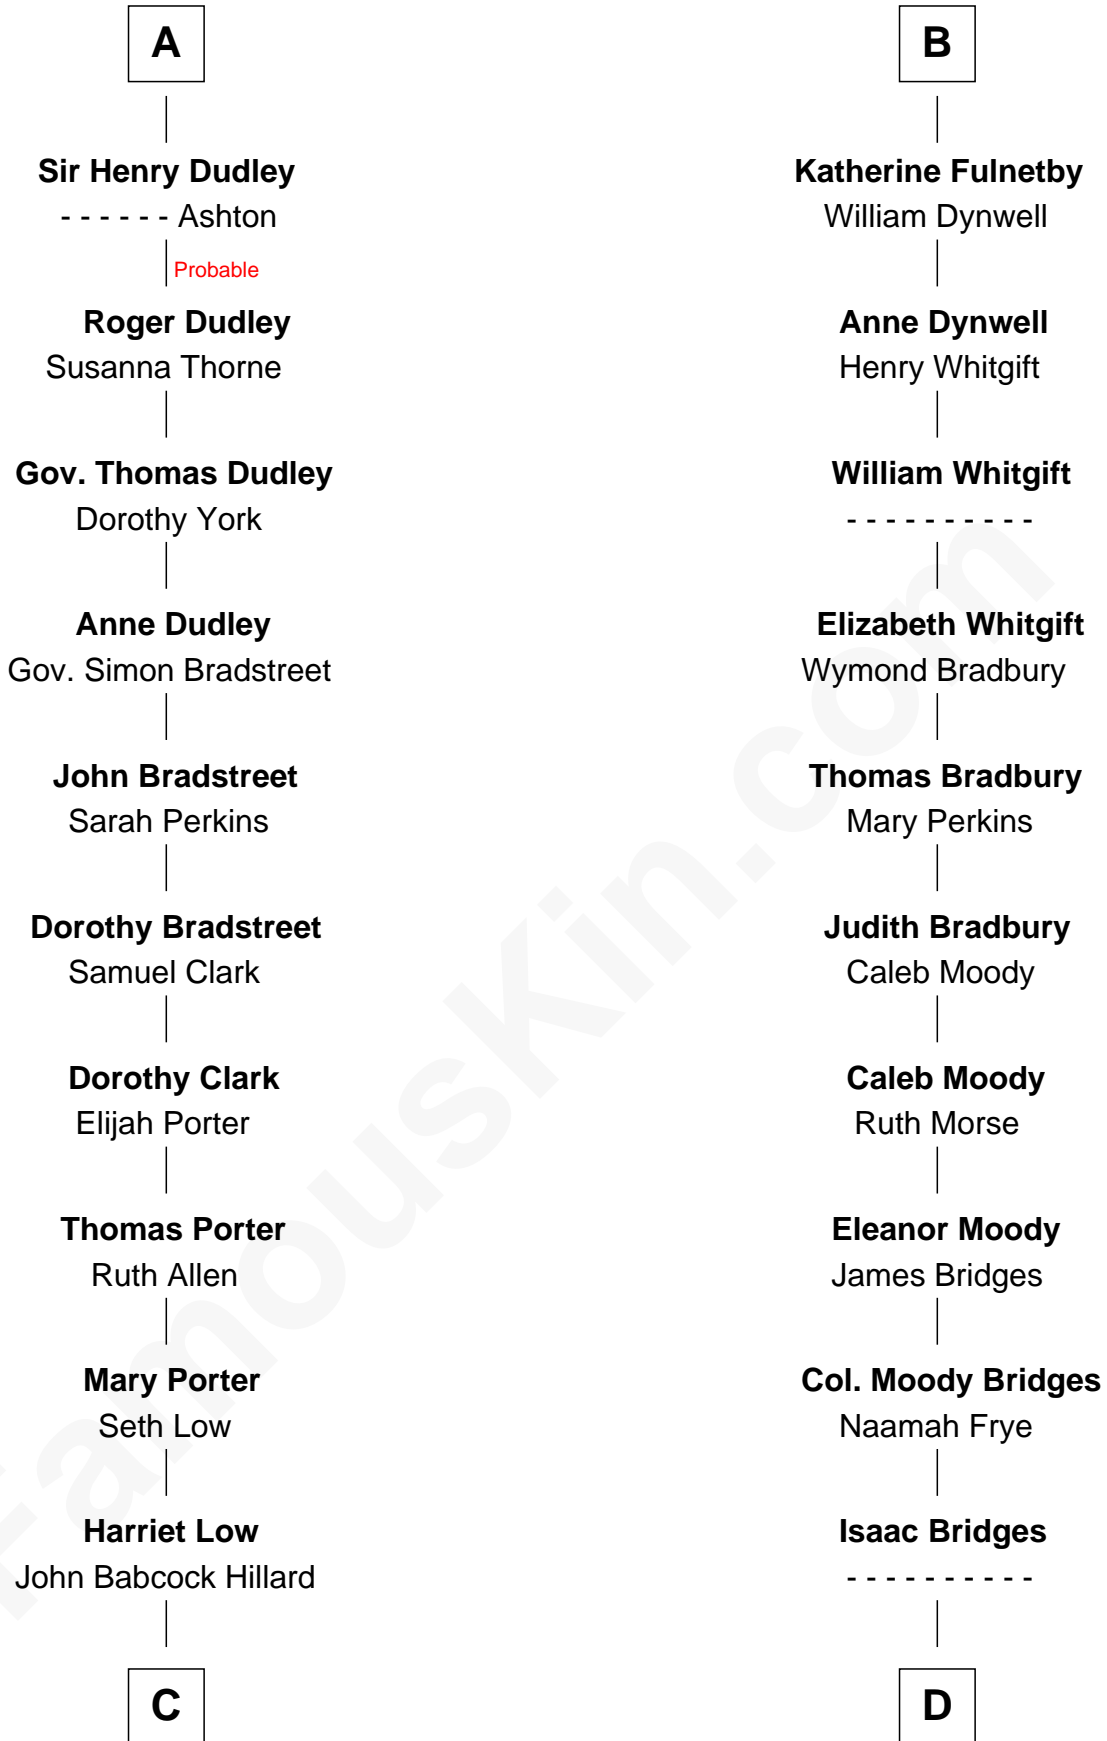

FamousKin.com

Relationship Chart of

Bill Weld

68th Governor of Massachusetts

20th cousin 1 time removed of

Owen Brewster

54th Governor of Maine

C

Harriet Hillard
William Augustus White

Margaret Low White
Francis Minot Weld

David Weld
Mary Blake Nichols

Bill Weld
68th Governor of Massachusetts

D

Abiezer Bridges
Deborah Stover

Rev. Otis Bridges
Margaret Owen

Owen W. Bridges
Lydia A. -----

Carrie S. Bridges
William Edmund Brewster

Owen Brewster
54th Governor of Maine

FamousKin.com