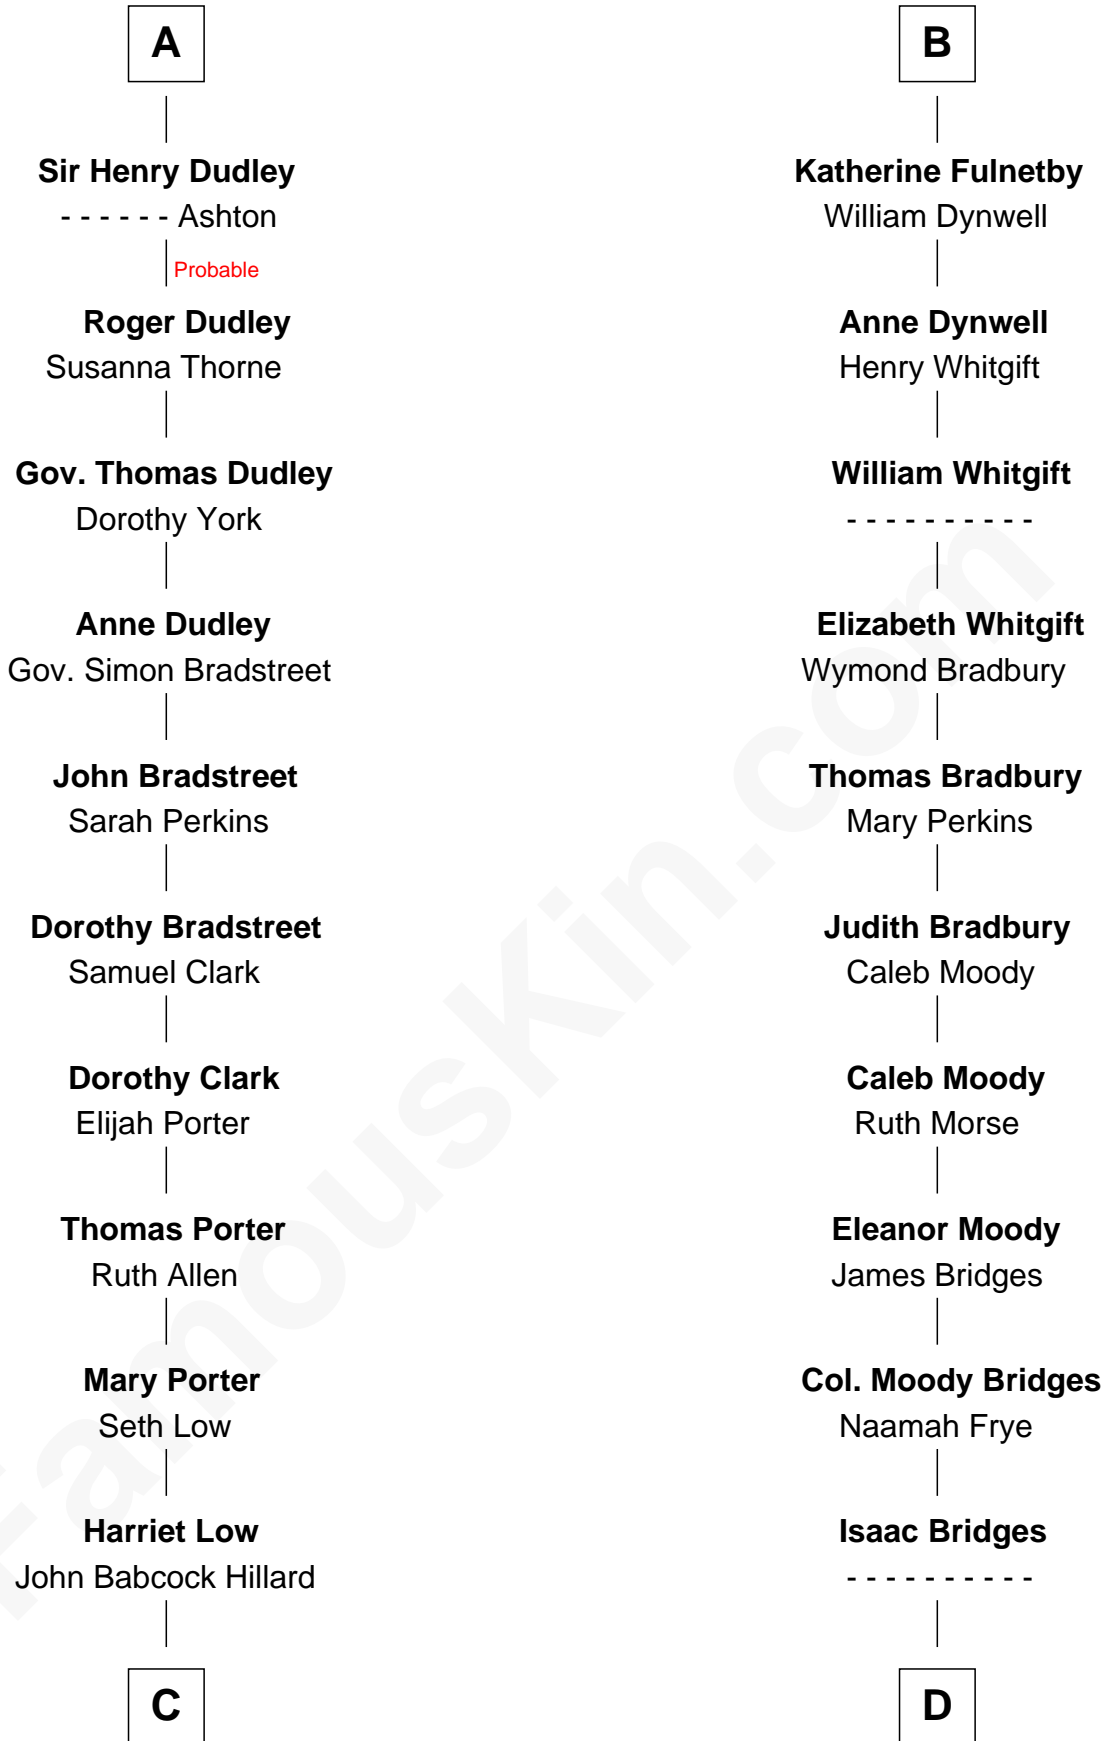

## Relationship Chart of

### Bill Weld

68th Governor of Massachusetts

20th cousin 1 time removed of

**Owen Brewster**

54th Governor of Maine

**Sir Hugh I de Audley**

Iseult de Mortimer

**C**

**Harriet Hillard**  
William Augustus White

**Margaret Low White**  
Francis Minot Weld

**David Weld**  
Mary Blake Nichols

**Bill Weld**  
*68th Governor of Massachusetts*

**D**

**Abiezer Bridges**  
Deborah Stover