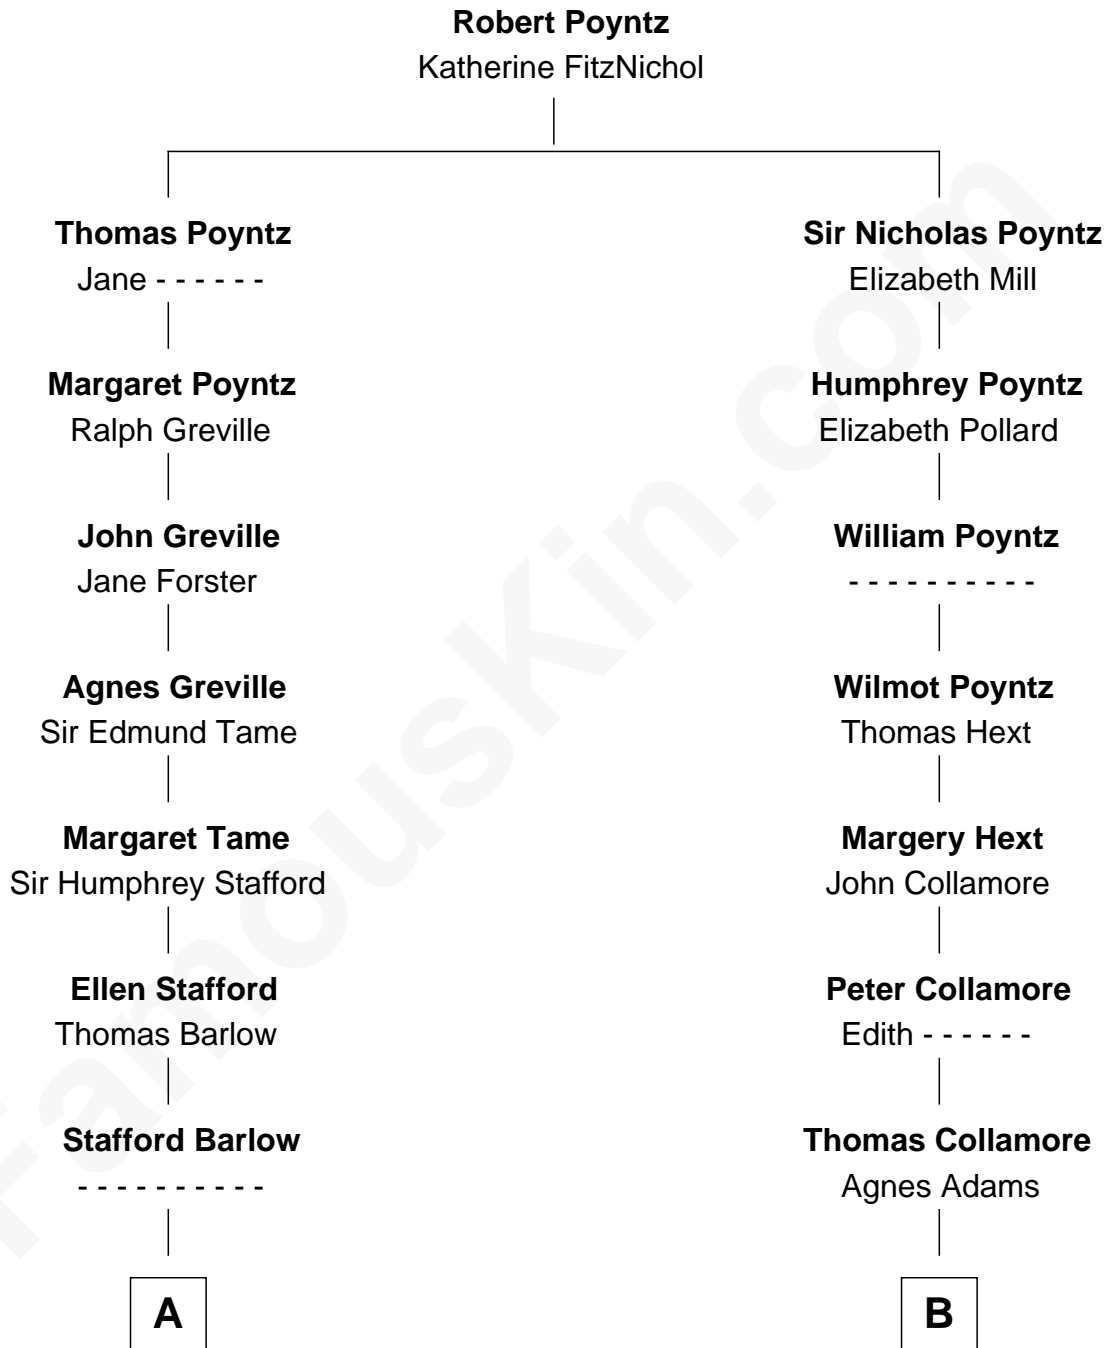

## Relationship Chart of

### Bill Weld

68th Governor of Massachusetts

15th cousin 4 times removed of

**Owen Brewster**

54th Governor of Maine

**C**

—  
**Margaret Low White**

Francis Minot Weld

—  
**David Weld**

Mary Blake Nichols

—  
**Bill Weld**

*68th Governor of Massachusetts*

FamousKin.com