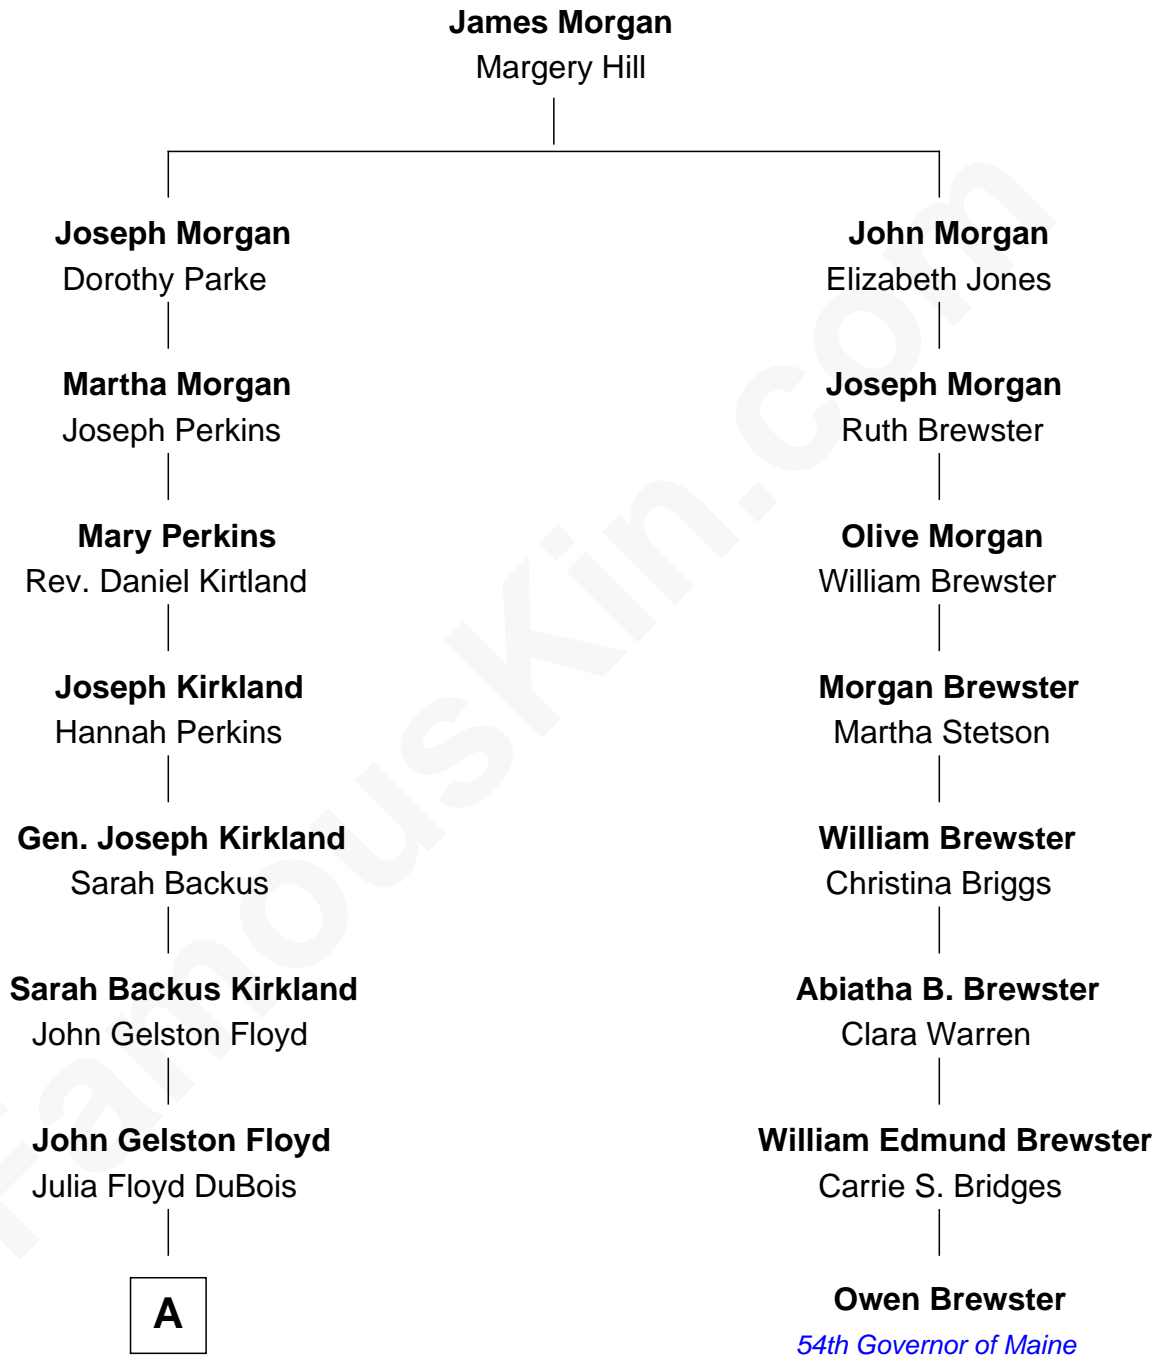

FamousKin.com

Relationship Chart of

Bill Weld

68th Governor of Massachusetts

7th cousin 2 times removed of

Owen Brewster

54th Governor of Maine

A

—
Cornelia DuBois Floyd

John Treadwell Nichols

—
Mary Blake Nichols

David Weld

—
Bill Weld

68th Governor of Massachusetts

FamousKin.com