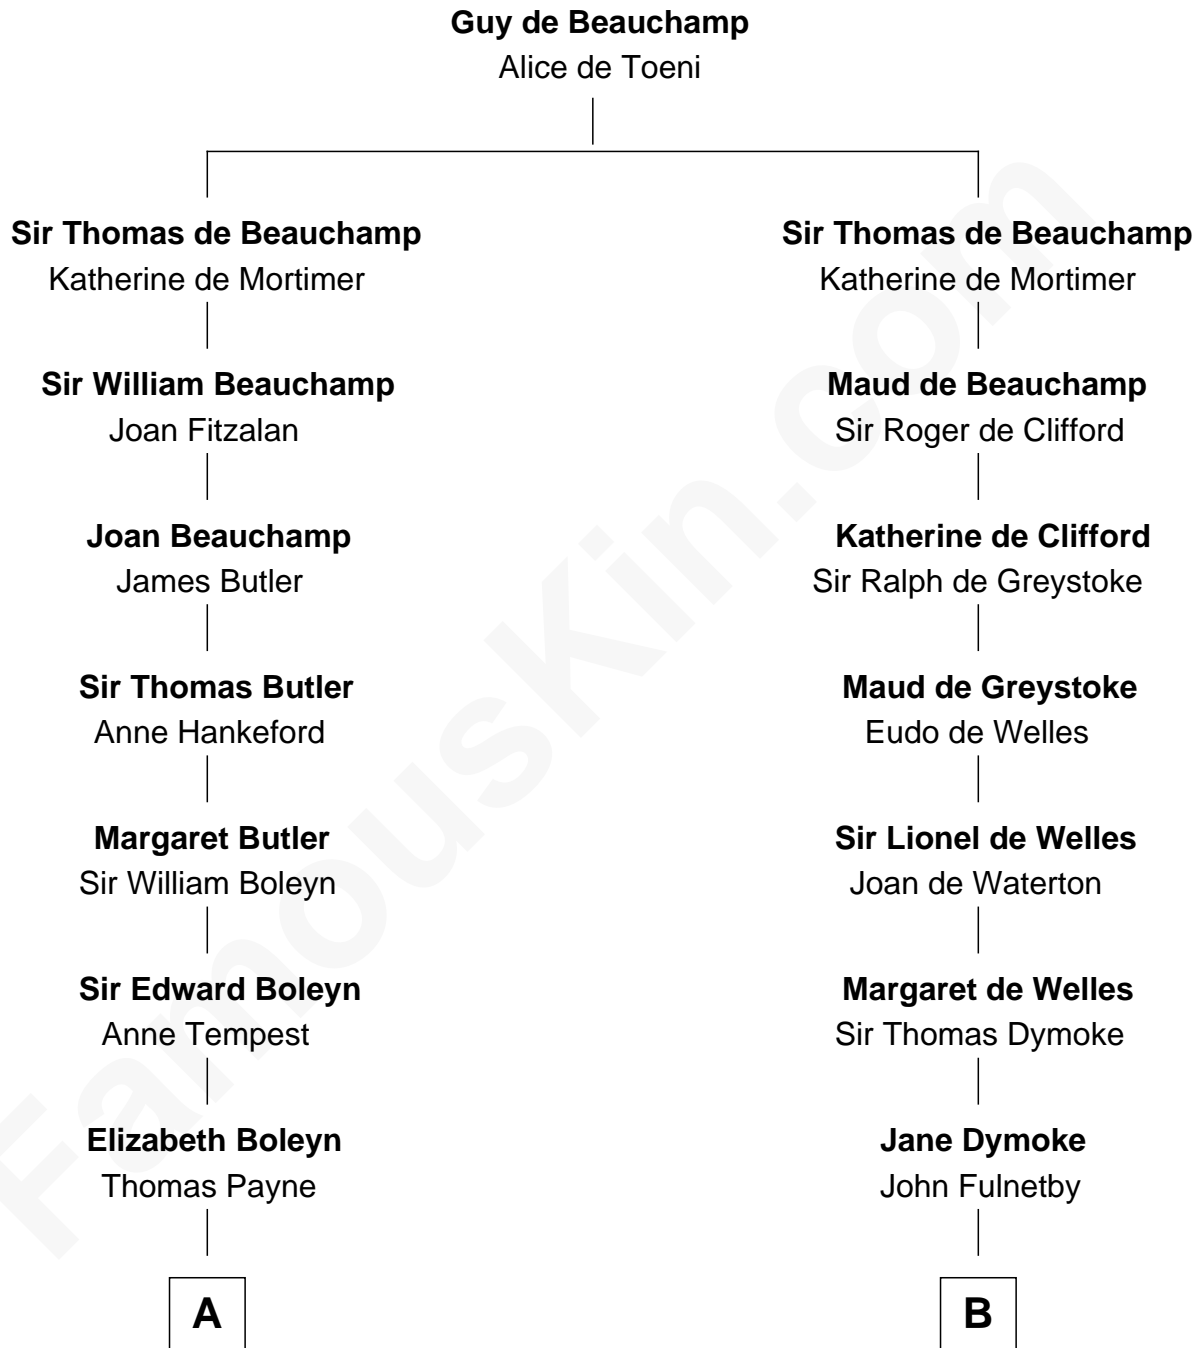

FamousKin.com

Relationship Chart of

Bill Weld

68th Governor of Massachusetts

20th cousin 1 time removed of

Owen Brewster

54th Governor of Maine

C

John Gelston Floyd

Julia Floyd DuBois

Cornelia DuBois Floyd

John Treadwell Nichols

Mary Blake Nichols

David Weld

Bill Weld

68th Governor of Massachusetts

William Edmund Brewster

Owen Brewster

54th Governor of Maine