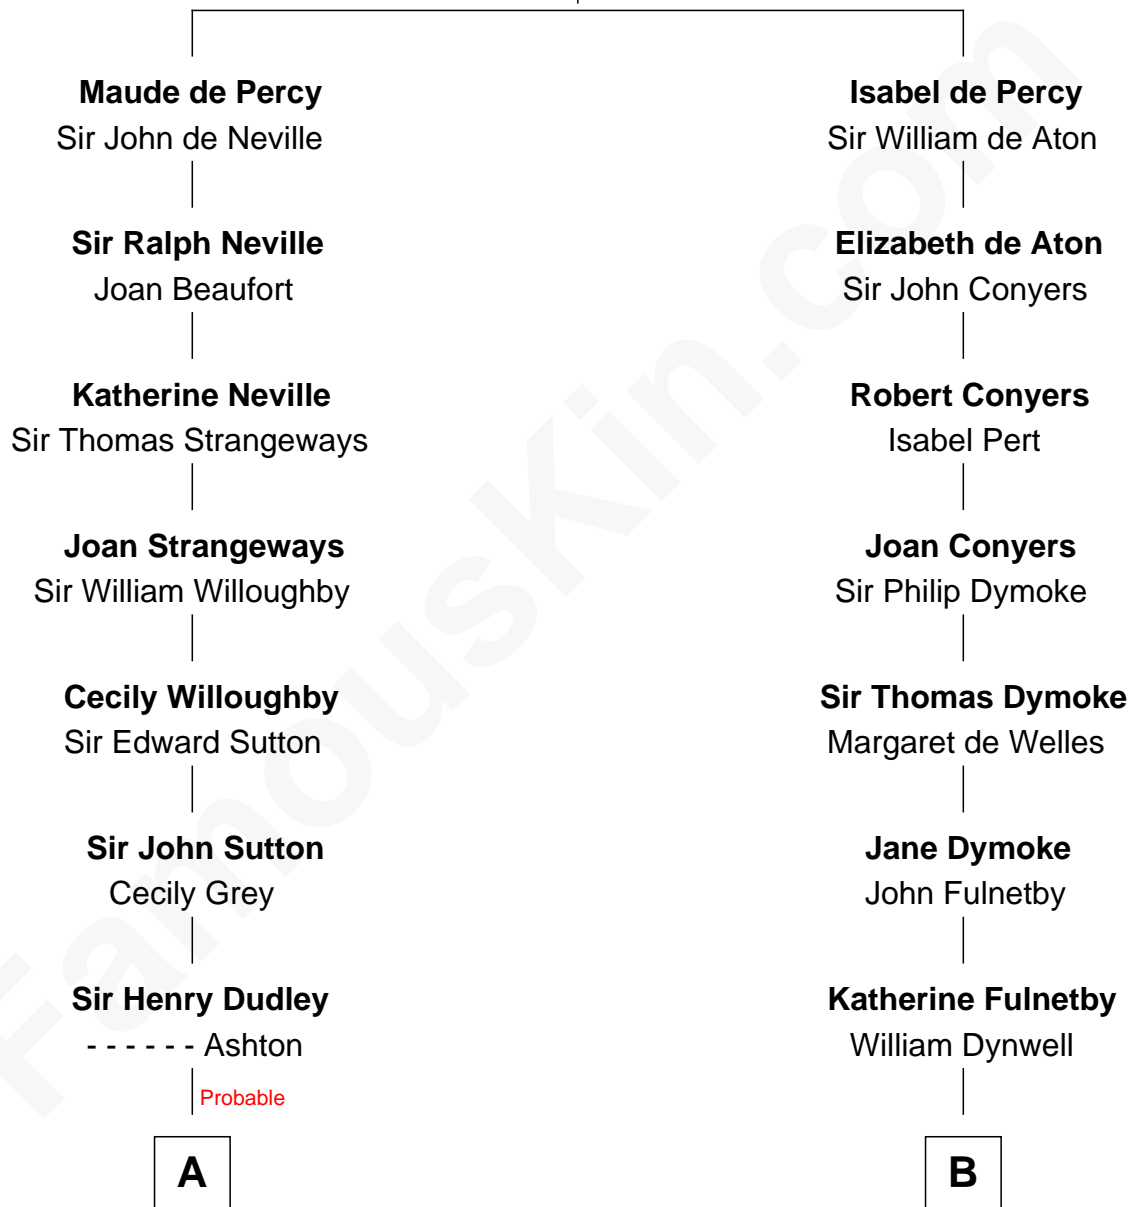

FamousKin.com

Relationship Chart of

Bill Weld

68th Governor of Massachusetts

19th cousin 1 time removed of

Owen Brewster

54th Governor of Maine

Sir Henry de Percy

Idoine de Clifford

C

Margaret Low White

Francis Minot Weld

David Weld

Mary Blake Nichols

Bill Weld

68th Governor of Massachusetts

54th Governor of Maine

FamousKin.com