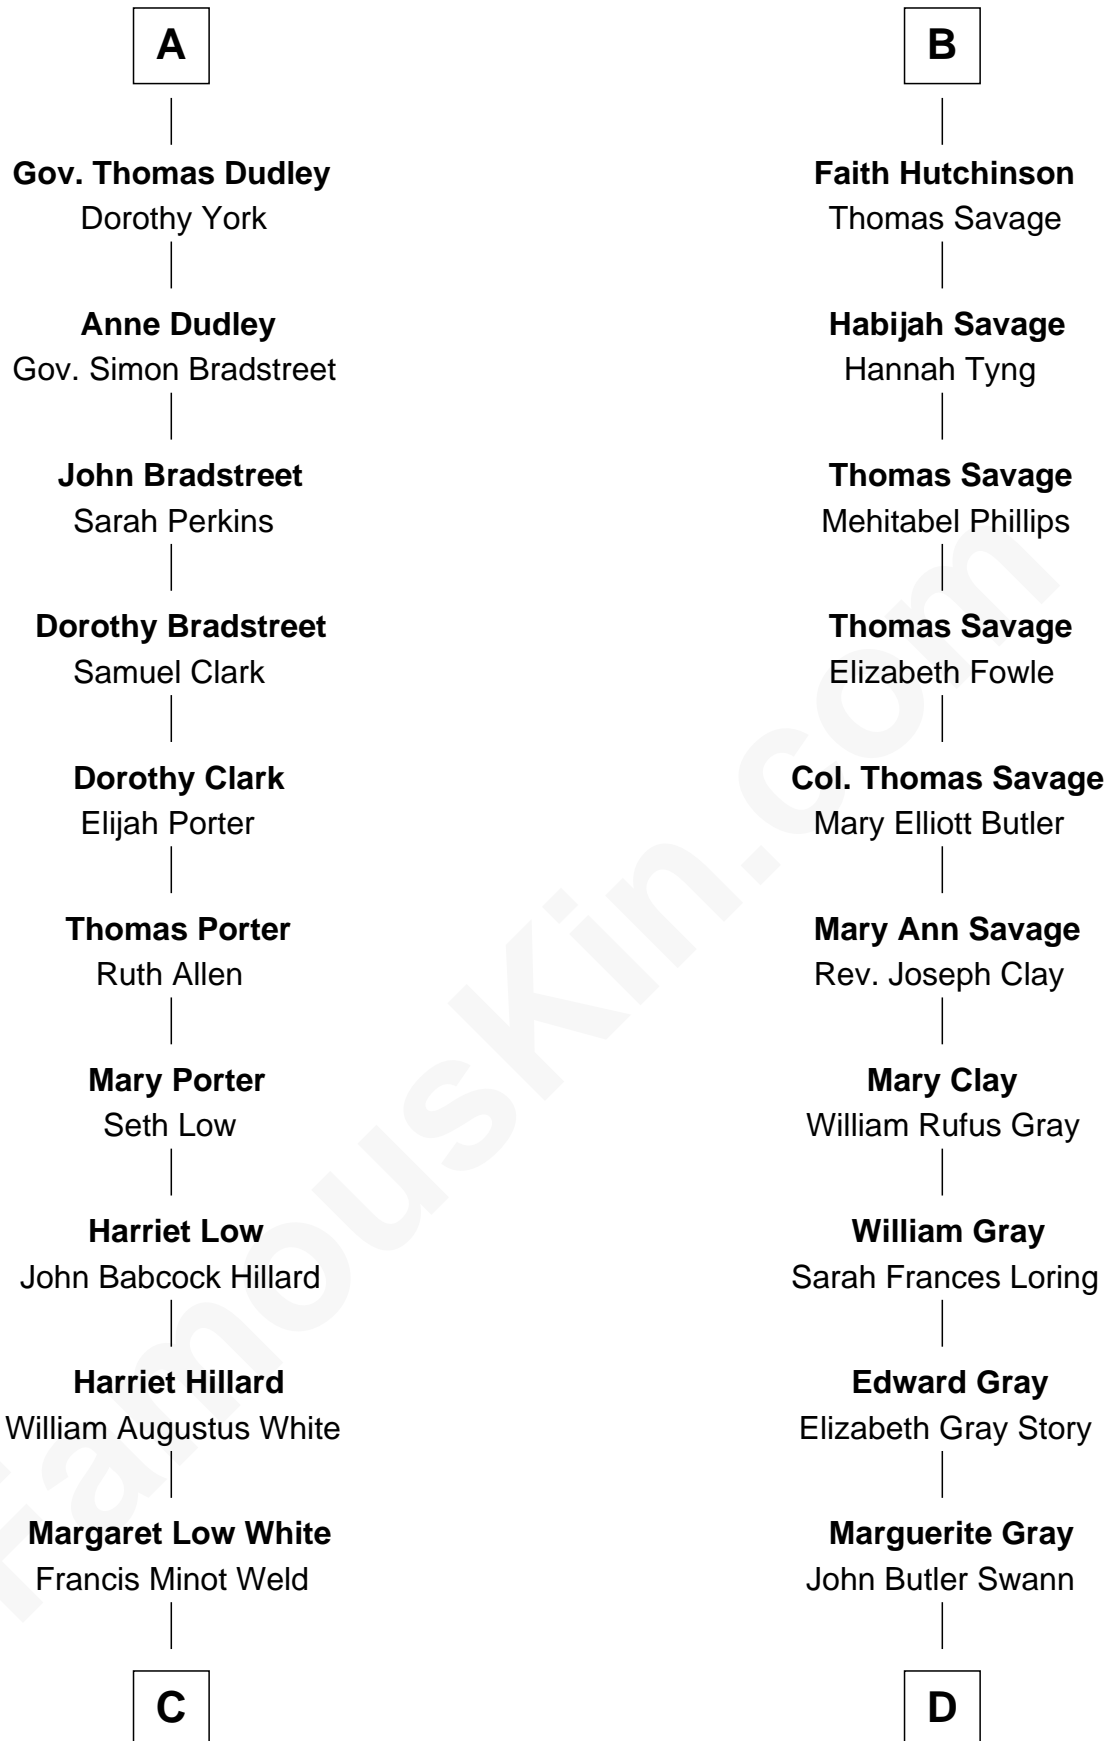

FamousKin.com Relationship Chart of

Bill Weld

68th Governor of Massachusetts

18th cousin of

Story Musgrave

NASA Astronaut

Sir Walter Blount

Sancha de Ayala

Sir Thomas Blount

Margaret de Gresley

Sir Thomas Blount

Agnes Hawley

Anne Blount

William Marbury

Robert Marbury

Katherine Williamson

William Marbury

Agnes Lenton

Rev. Francis Marbury

Bridget Dryden

Anne Marbury

William Hutchinson

B

C

David Weld
Mary Blake Nichols

Bill Weld

68th Governor of Massachusetts

D

Marguerite Swann
Percy Musgrave

Story Musgrave

NASA Astronaut

FamousKin.com