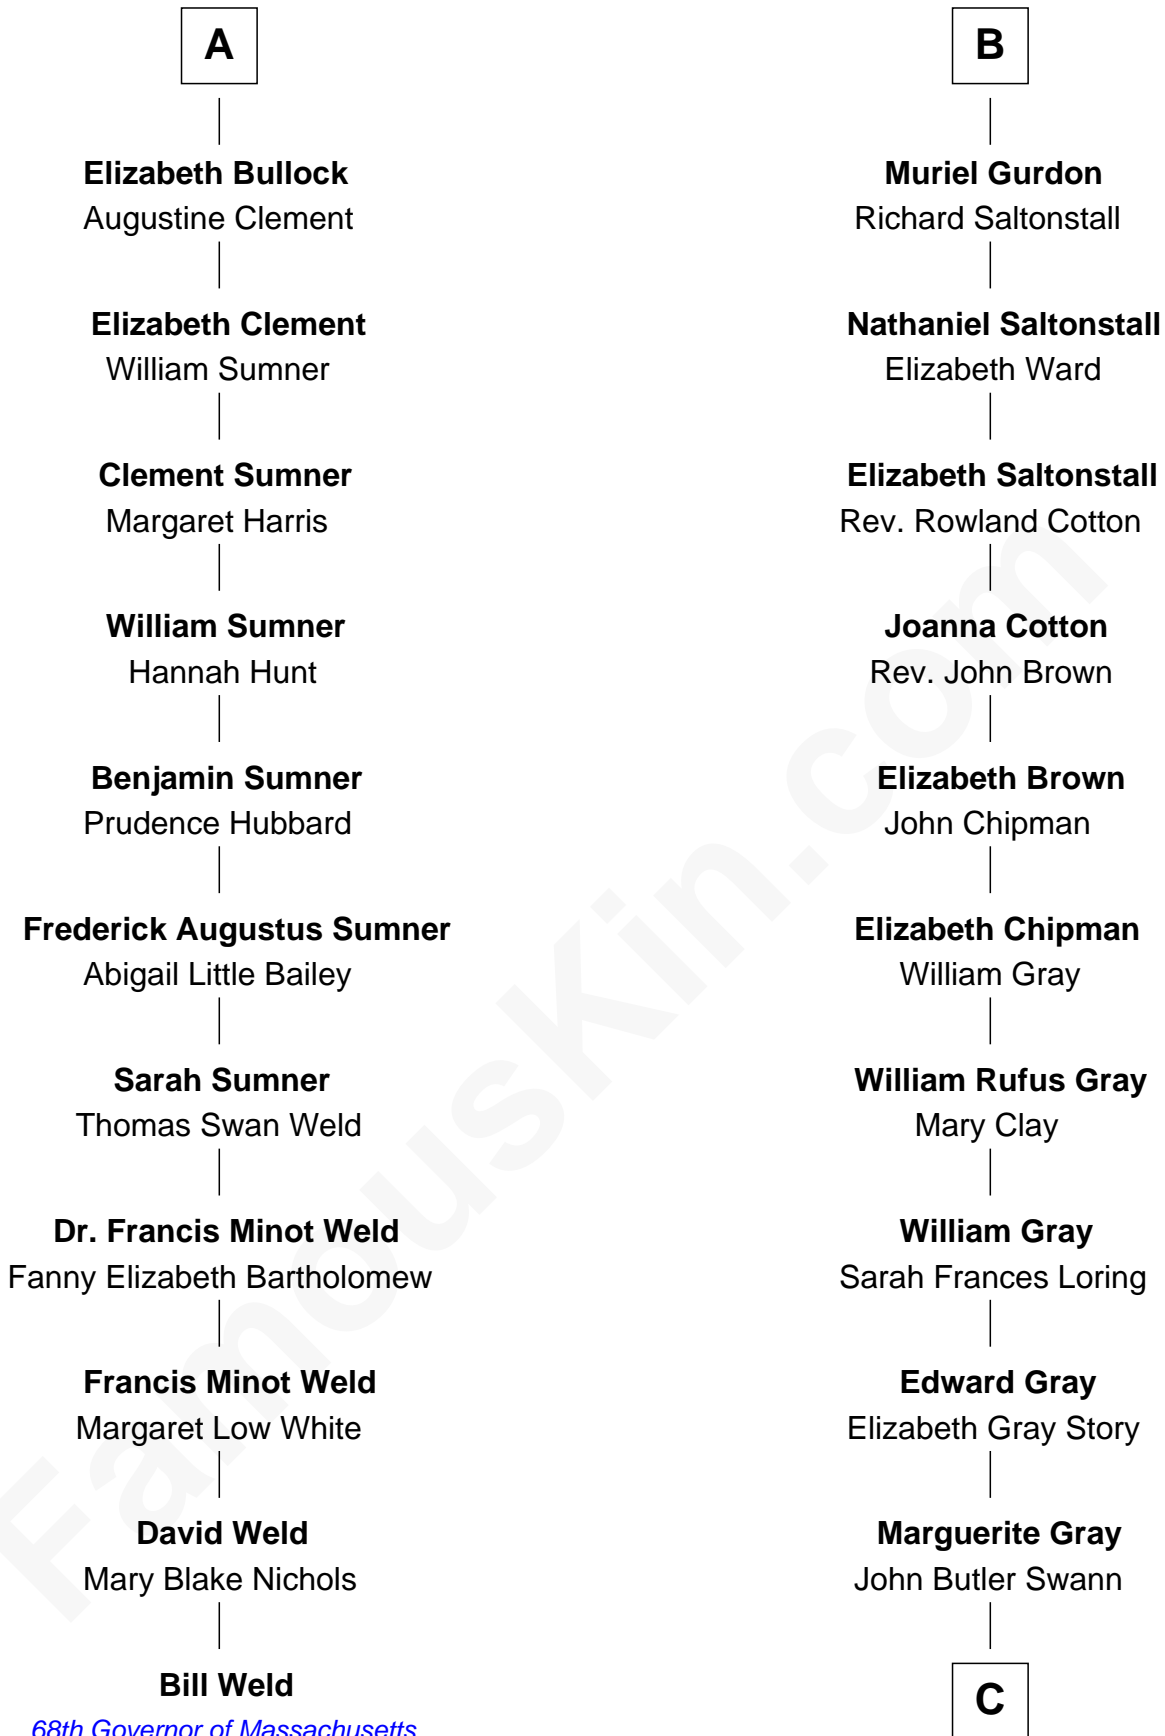

FamousKin.com Relationship Chart of

Bill Weld

68th Governor of Massachusetts

17th cousin 1 time removed of

Story Musgrave

NASA Astronaut

Sir John Howard

C

|
Marguerite Swann

Percy Musgrave

|
Story Musgrave

NASA Astronaut

FamousKin.com