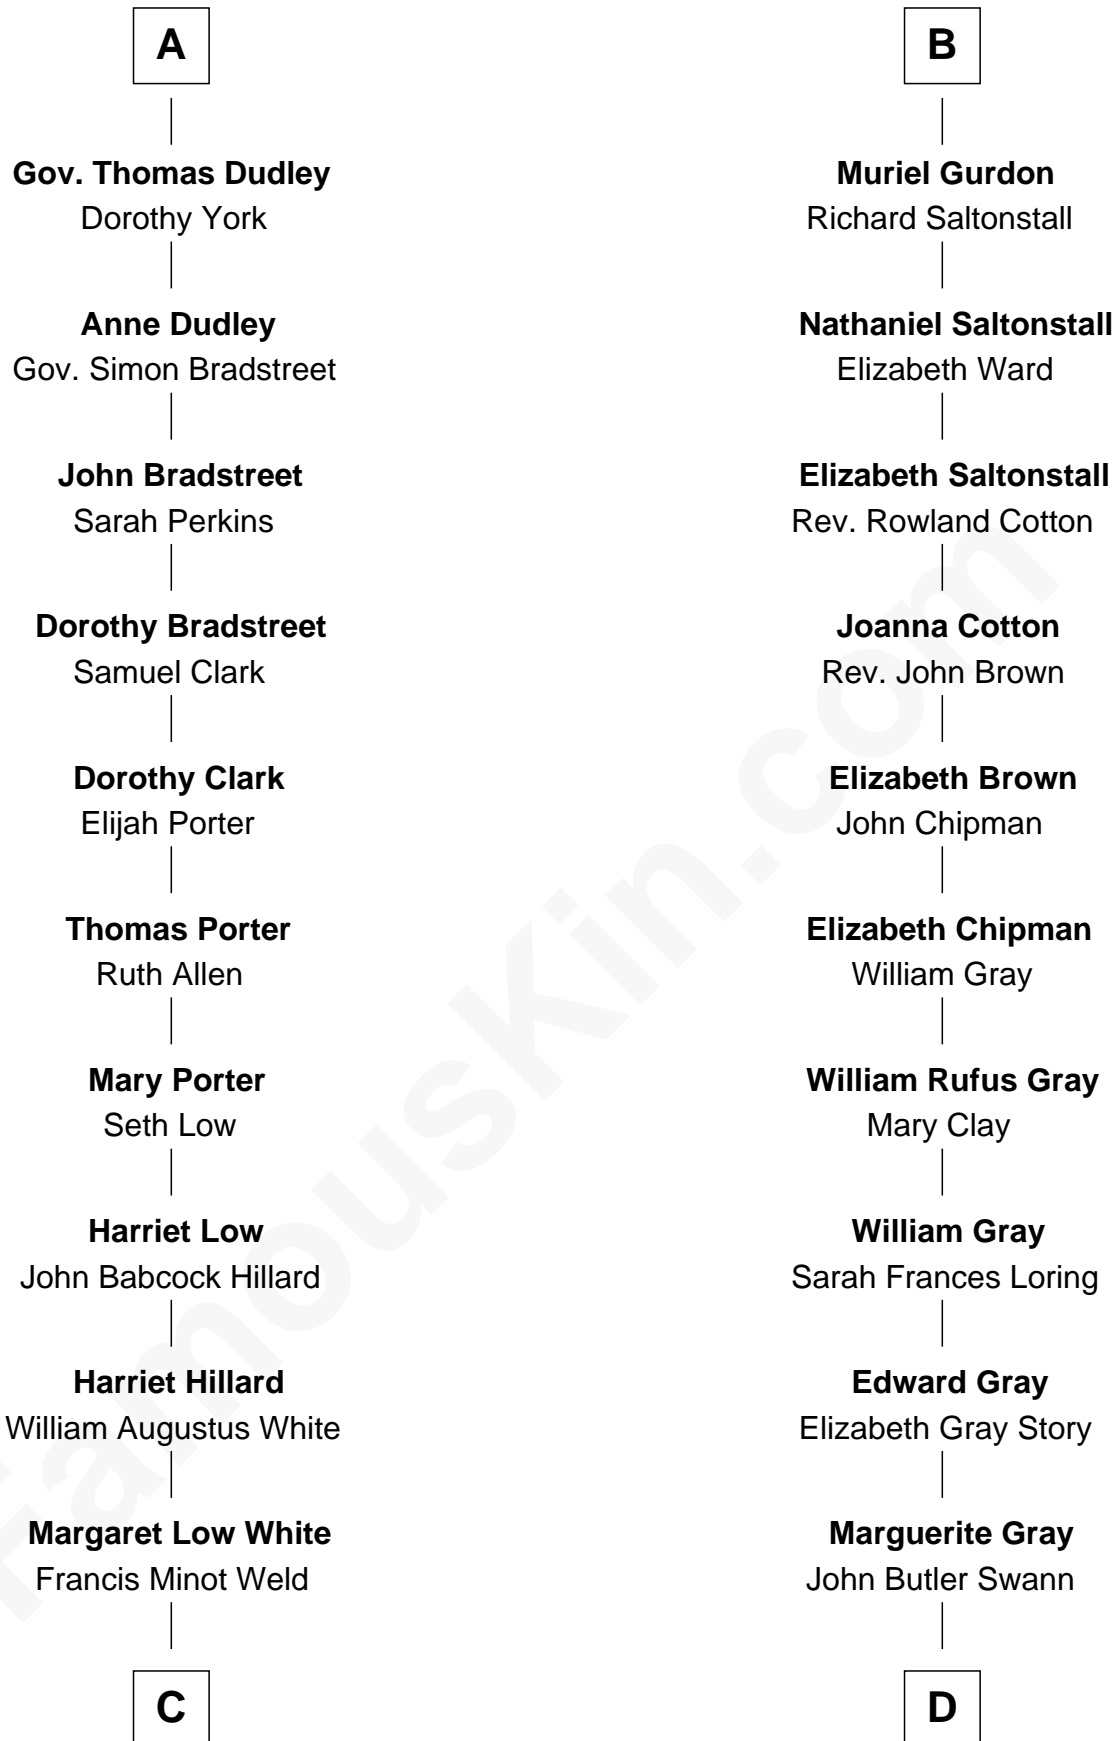

FamousKin.com Relationship Chart of

Bill Weld

68th Governor of Massachusetts

18th cousin of

Story Musgrave

NASA Astronaut

Sir Reynold Grey

Margaret de Ros

Margaret Grey
Sir William Bonville

William Bonville
Elizabeth Harington

William Bonville
Katherine Neville

Cecily Bonville
Thomas Grey

Cecily Grey
Sir John Sutton

Sir Henry Dudley
----- Ashton

Probable

Roger Dudley
Susanna Thorne

A

Sir John Grey
Constance de Holand

Alice Grey
Sir William Knyvet

Sir Edmund Knyvet
Eleanor Tyrrel

Edmund Knyvet
Jane Bouchier

John Knyvet
Agnes Harcourt

Abigail Knyvet
Martin Sedley

Muriel Sedley
Brampton Gurdon

B

C

David Weld
Mary Blake Nichols

Bill Weld

68th Governor of Massachusetts

D

Marguerite Swann
Percy Musgrave

Story Musgrave