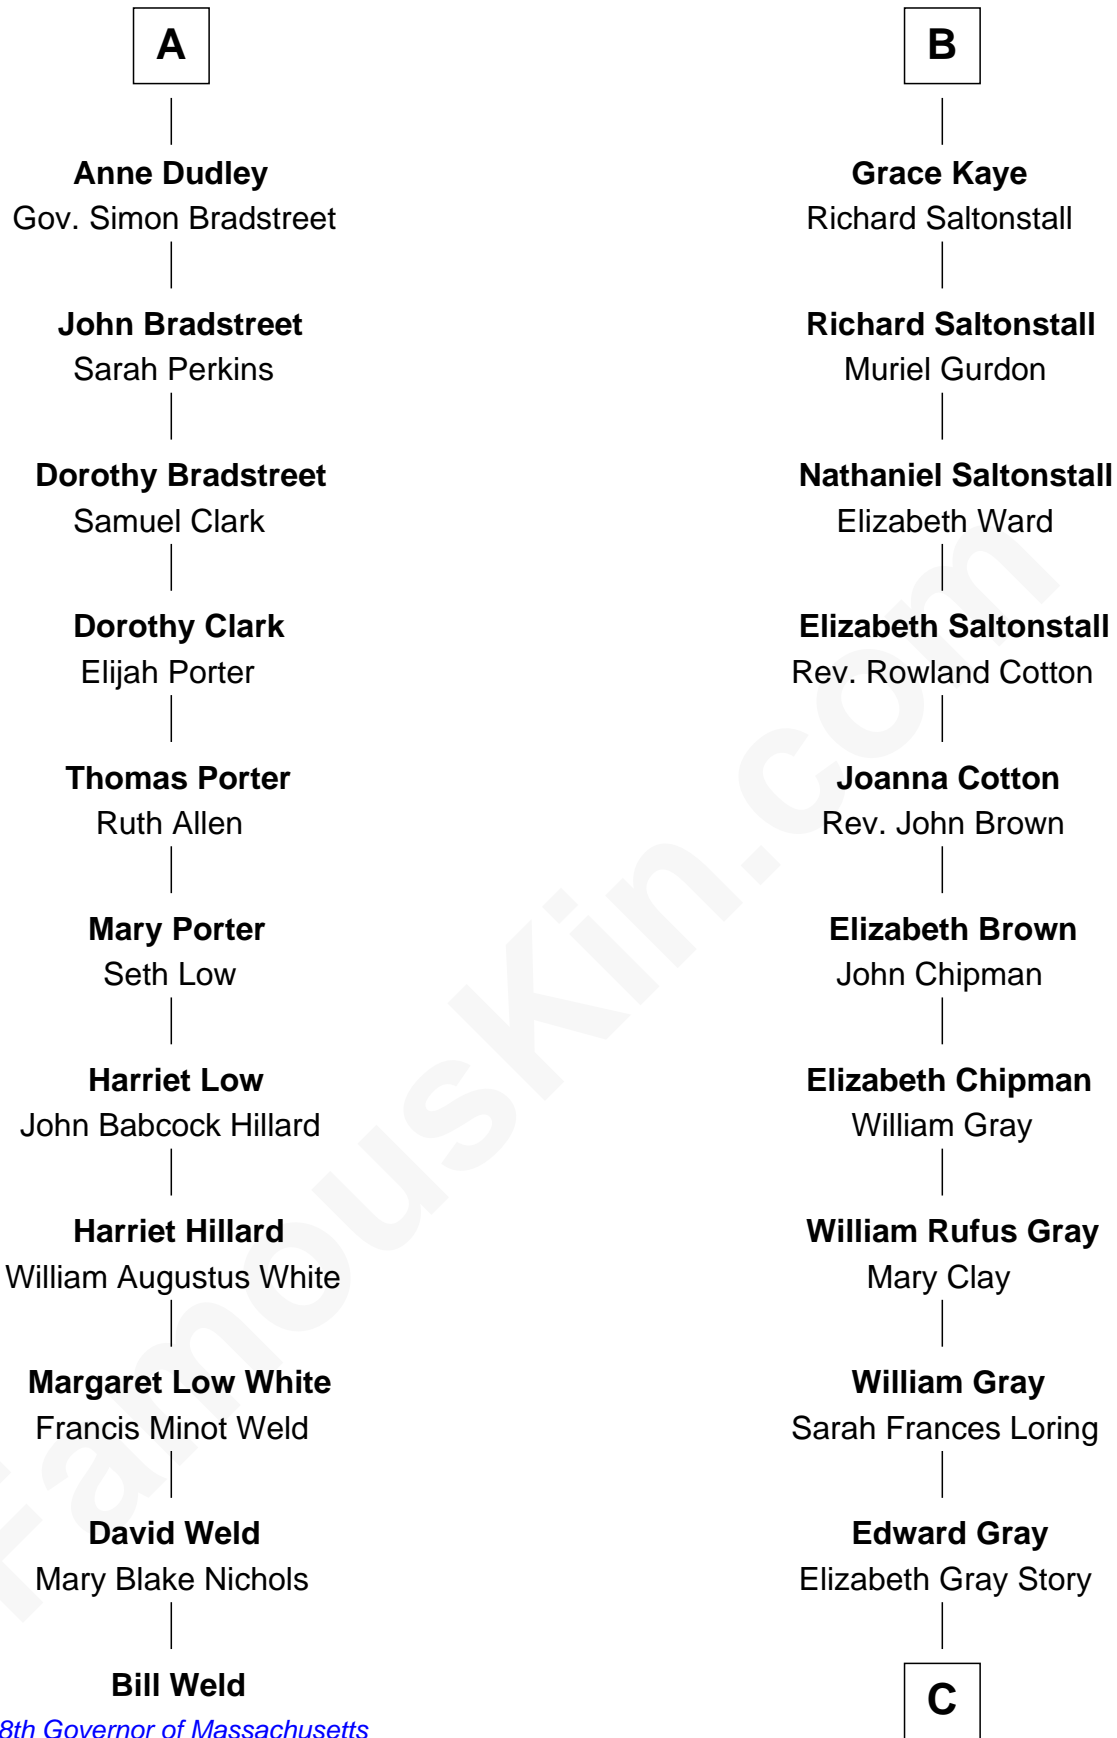

FamousKin.com Relationship Chart of

Bill Weld

68th Governor of Massachusetts

17th cousin 2 times removed of

Story Musgrave

NASA Astronaut

Sir Ralph Neville

Joan Beaufort

Katherine Neville
Sir Thomas Strangeways

Joan Strangeways
Sir William Willoughby

Cecily Willoughby
Sir Edward Sutton

Sir John Sutton
Cecily Grey

Sir Henry Dudley
----- Ashton

Probable

Roger Dudley
Susanna Thorne

Gov. Thomas Dudley
Dorothy York

A

Eleanor Neville
Sir Henry Percy

Sir Henry Percy
Eleanor Poynings

Margaret Percy
Sir William Gascoigne

Dorothy Gascoigne
Sir Ninian Markenfield

Alice Markenfield
Sir Robert Mauleverer

Dorothy Mauleverer
John Kaye

Robert Kaye
Anne Flower

B

C

Marguerite Gray
John Butler Swann

Marguerite Swann
Percy Musgrave

Story Musgrave
NASA Astronaut

FamousKin.com