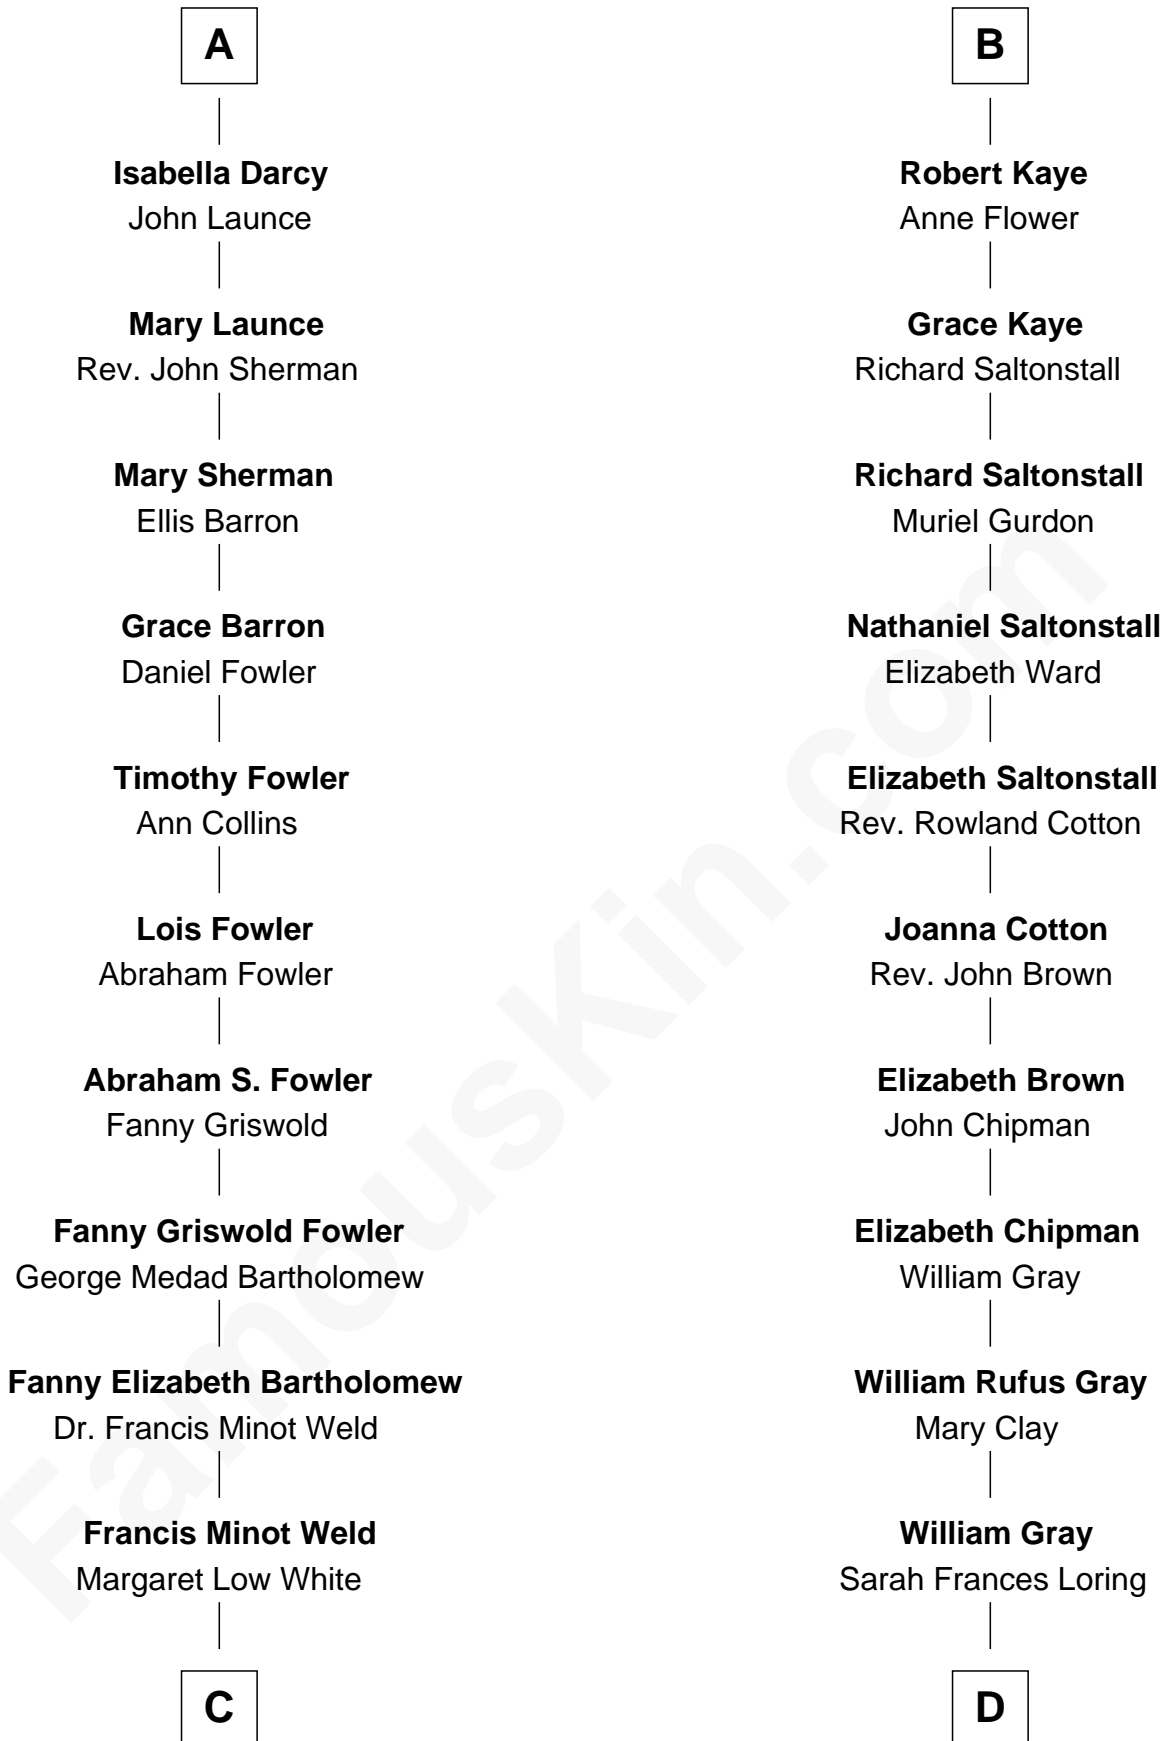

FamousKin.com Relationship Chart of

Bill Weld

68th Governor of Massachusetts

18th cousin 2 times removed of

Story Musgrave

NASA Astronaut

C

David Weld
Mary Blake Nichols

Bill Weld
68th Governor of Massachusetts

D

Edward Gray
Elizabeth Gray Story

Marguerite Gray
John Butler Swann

Marguerite Swann
Percy Musgrave

Story Musgrave
NASA Astronaut

FamousKin.com