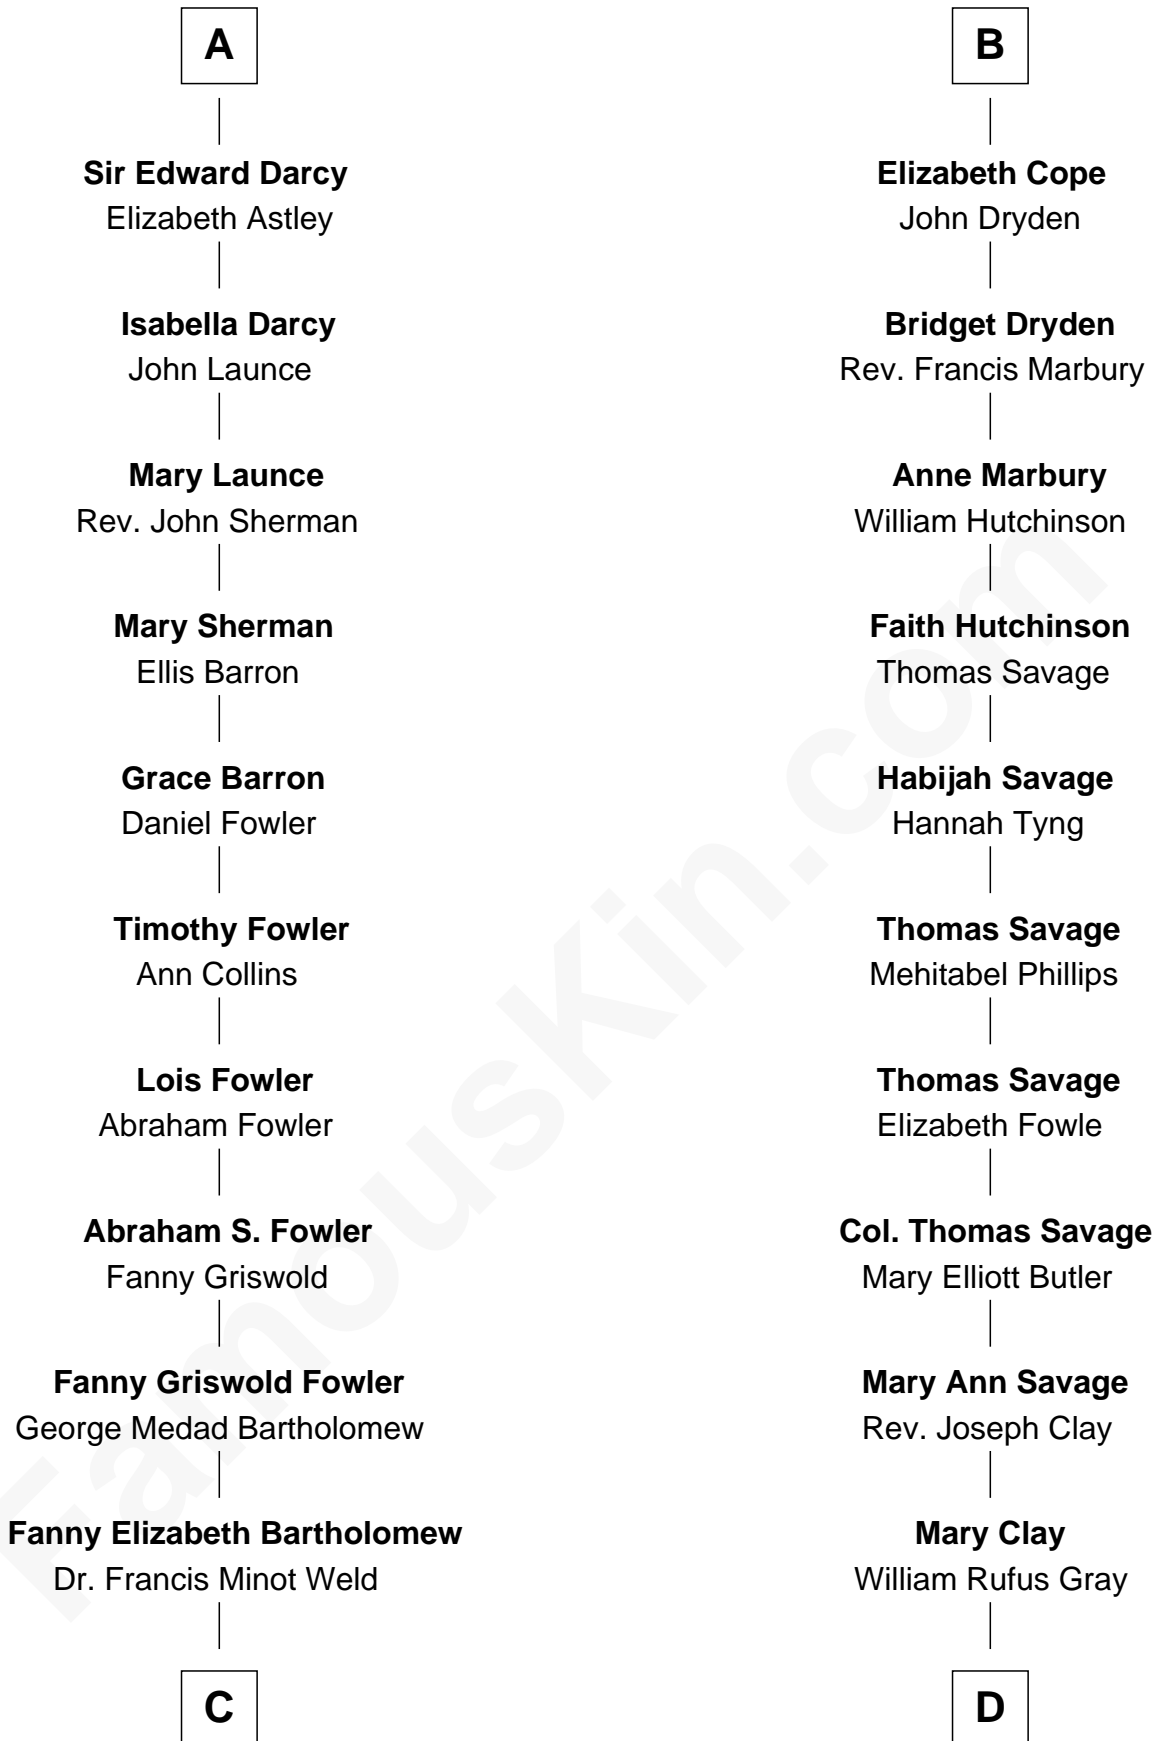

FamousKin.com

Relationship Chart of

Bill Weld

68th Governor of Massachusetts
19th cousin 2 times removed of

Story Musgrave
NASA Astronaut

Sir Gilbert Talbot
Pernel le Boteler

Elizabeth Talbot
Sir Henry de Grey

Margaret de Grey
Sir John Darcy

John Darcy
Joan de Greystoke

Richard Darcy
Eleanor Scrope

Sir William Darcy
Eupheme Langton

Sir Thomas Darcy
Dowsabel Tempest

Sir Arthur Darcy
Mary Carew

A

Sir Richard Talbot
Ankaret le Strange

Mary Talbot
Sir Thomas Greene

Sir Thomas Greene
Phillippa Ferrers

Elizabeth Greene
William Raleigh

Sir Edward Raleigh
Margaret Verney

Sir Edward Raleigh
Anne Chamberlayne

Bridget Raleigh
Sir John Cope

B

C

Sarah Frances Loring

Edward Gray

Elizabeth Gray Story

Marguerite Gray

John Butler Swann

Marguerite Swann

Percy Musgrave

Story Musgrave