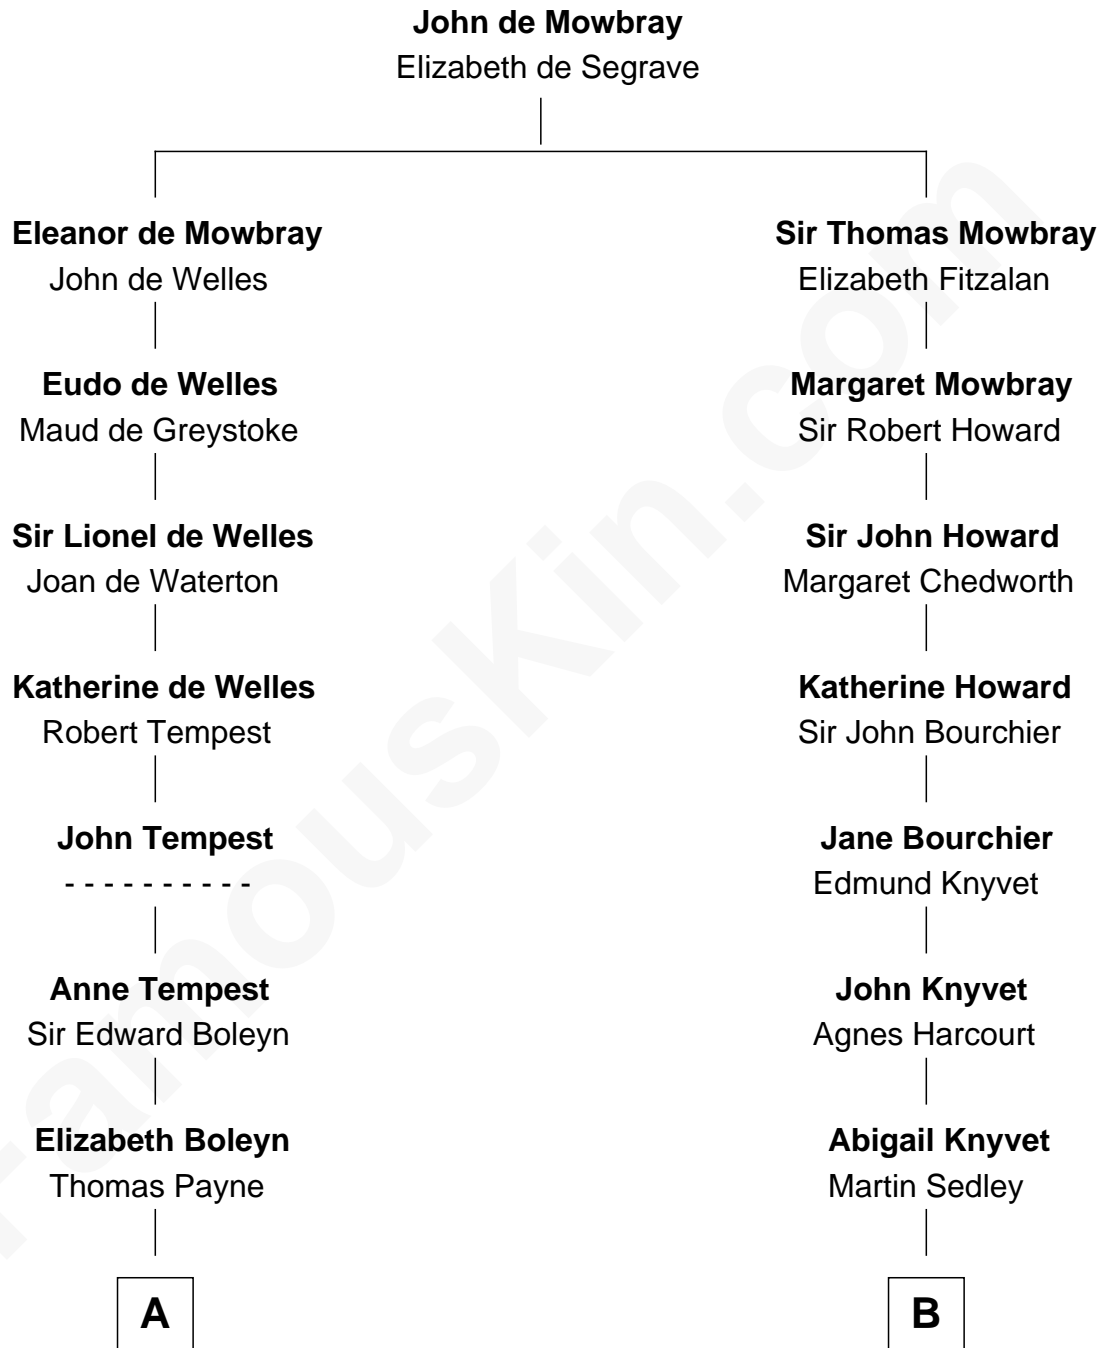

FamousKin.com Relationship Chart of

Bill Weld

68th Governor of Massachusetts

19th cousin 1 time removed of

Story Musgrave

NASA Astronaut

C

John Gelston Floyd

Julia Floyd DuBois

Cornelia DuBois Floyd

John Treadwell Nichols

Mary Blake Nichols

David Weld

Bill Weld

68th Governor of Massachusetts

D

Marguerite Gray

John Butler Swann

Marguerite Swann

Percy Musgrave

Story Musgrave

NASA Astronaut

FamousKin.com