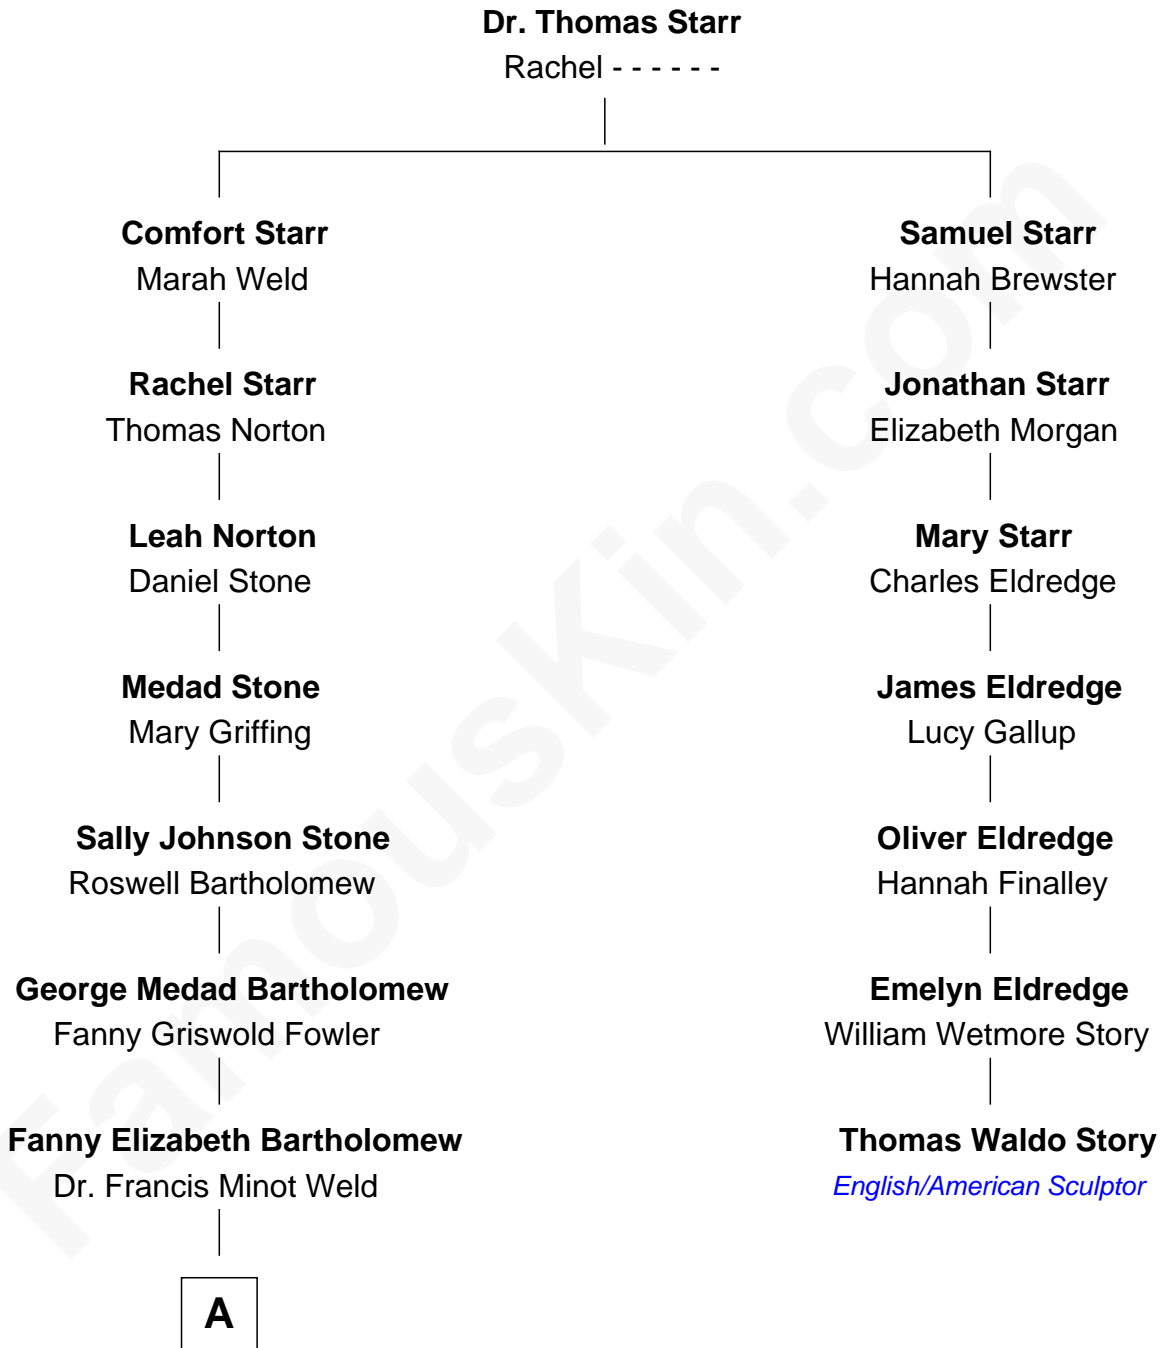

# FamousKin.com

## Relationship Chart of

### Bill Weld

68th Governor of Massachusetts

6th cousin 3 times removed of

**Thomas Waldo Story**  
English/American Sculptor

A

Francis Minot Weld

Margaret Low White

David Weld

Mary Blake Nichols

Bill Weld

*68th Governor of Massachusetts*