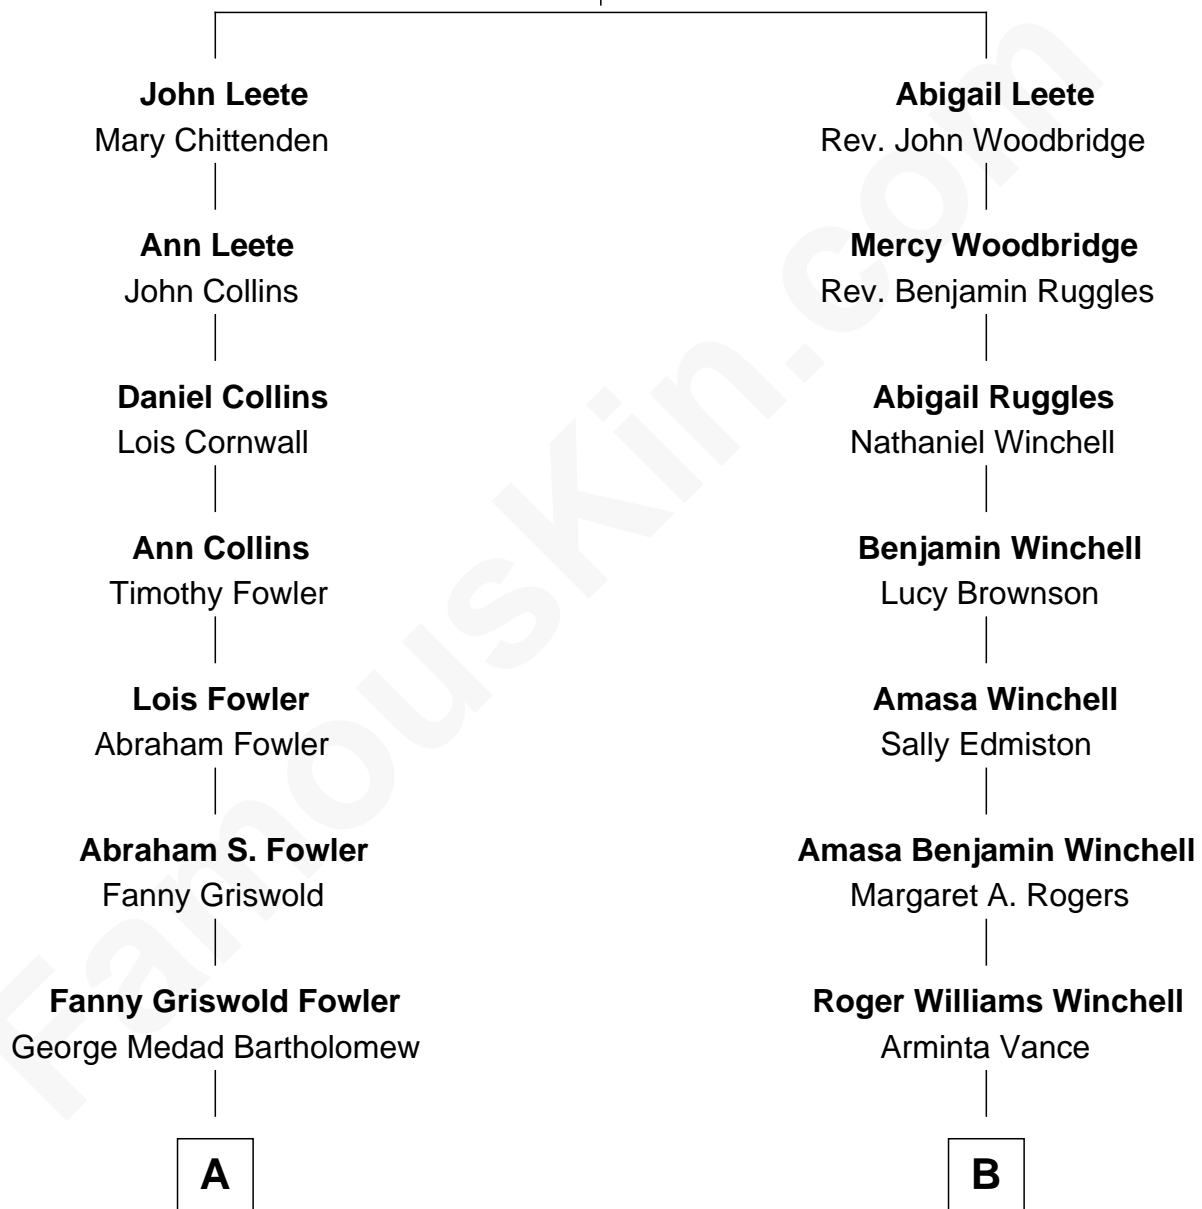

FamousKin.com Relationship Chart of

Bill Weld

68th Governor of Massachusetts

10th cousin of

Anna Faris

TV and Movie Actress

Gov. William Leete

Anna Payne

A

Fanny Elizabeth Bartholomew

Dr. Francis Minot Weld

Francis Minot Weld

Margaret Low White

David Weld

Mary Blake Nichols

Bill Weld

68th Governor of Massachusetts

B

Veronica Ream Winchell

John Bathurst

Winchell Bathurst

Minnie Madie Meins

Karen Louise Bathurst

John Homan Faris