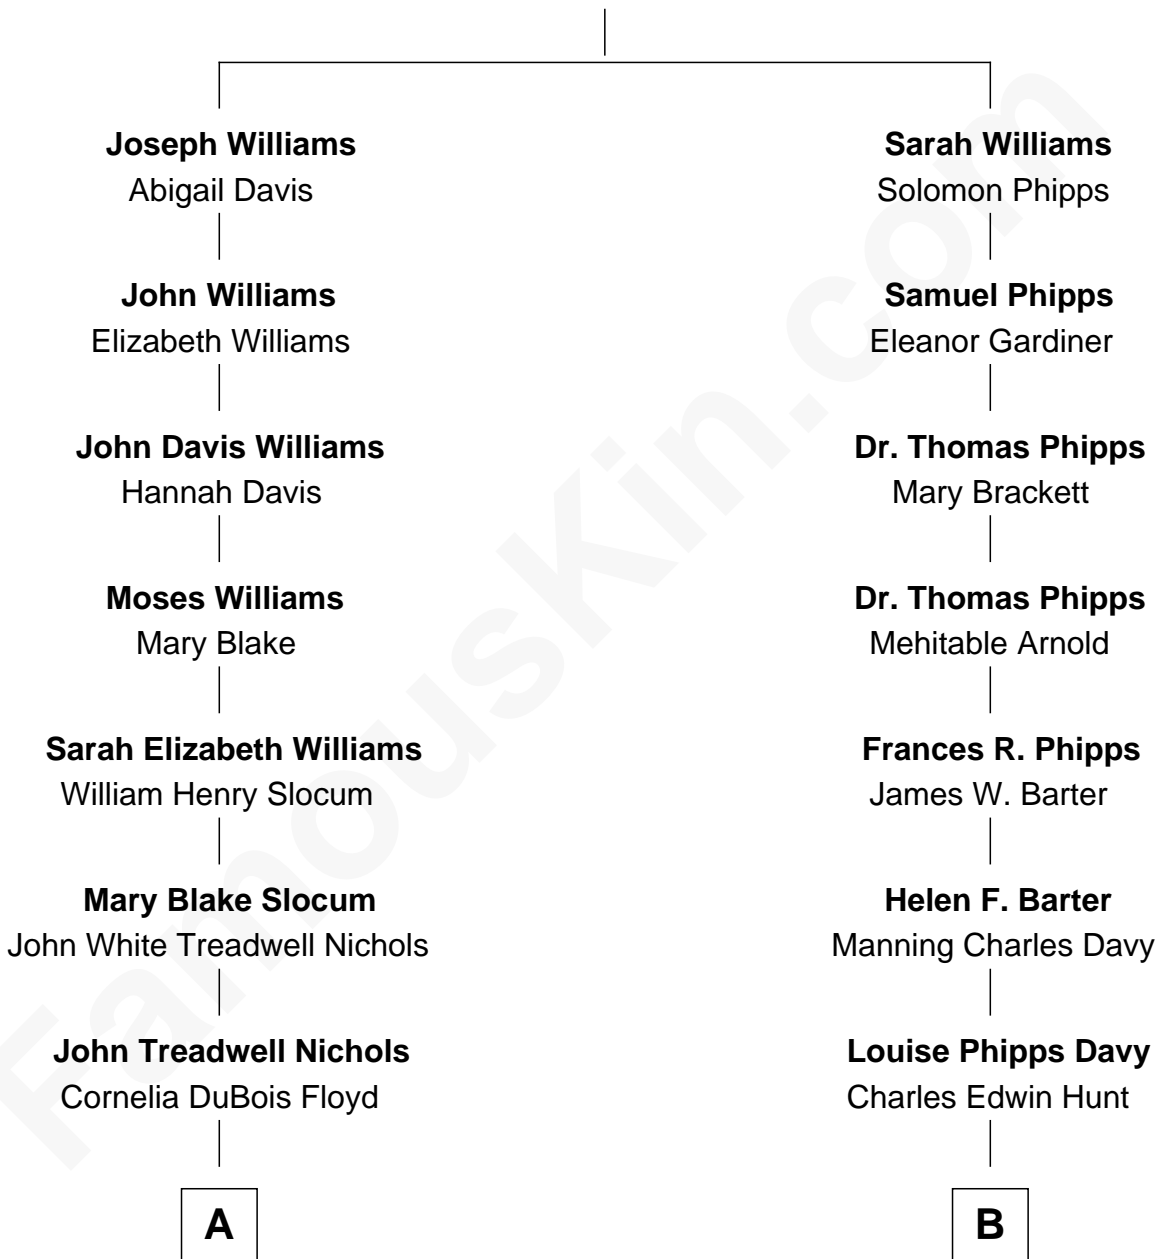

FamousKin.com Relationship Chart of

Bill Weld

68th Governor of Massachusetts

8th cousin of

Linda Hunt

TV and Movie Actress

Stephen Williams

Sarah Wise

A

Mary Blake Nichols

David Weld

Bill Weld

68th Governor of Massachusetts

B

Raymond Davy Hunt

Elsie R. Doying