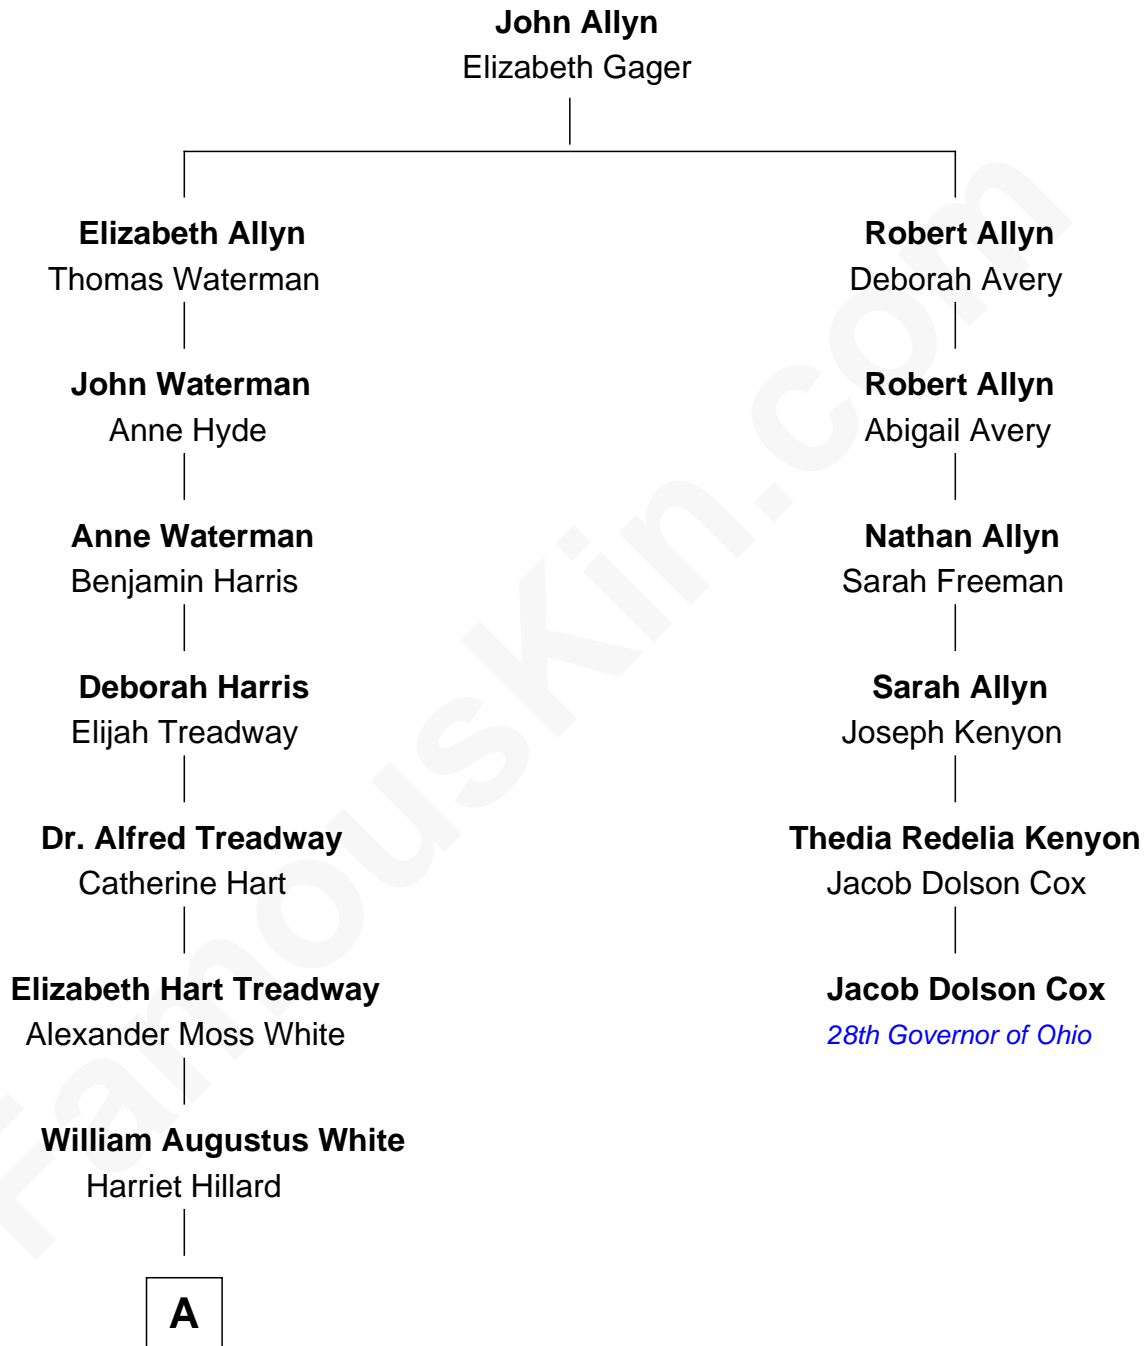

FamousKin.com

Relationship Chart of

Bill Weld

68th Governor of Massachusetts

5th cousin 4 times removed of

Jacob Dolson Cox

28th Governor of Ohio

A

—
Margaret Low White

Francis Minot Weld

—
David Weld

Mary Blake Nichols

—
Bill Weld

68th Governor of Massachusetts

FamousKin.com