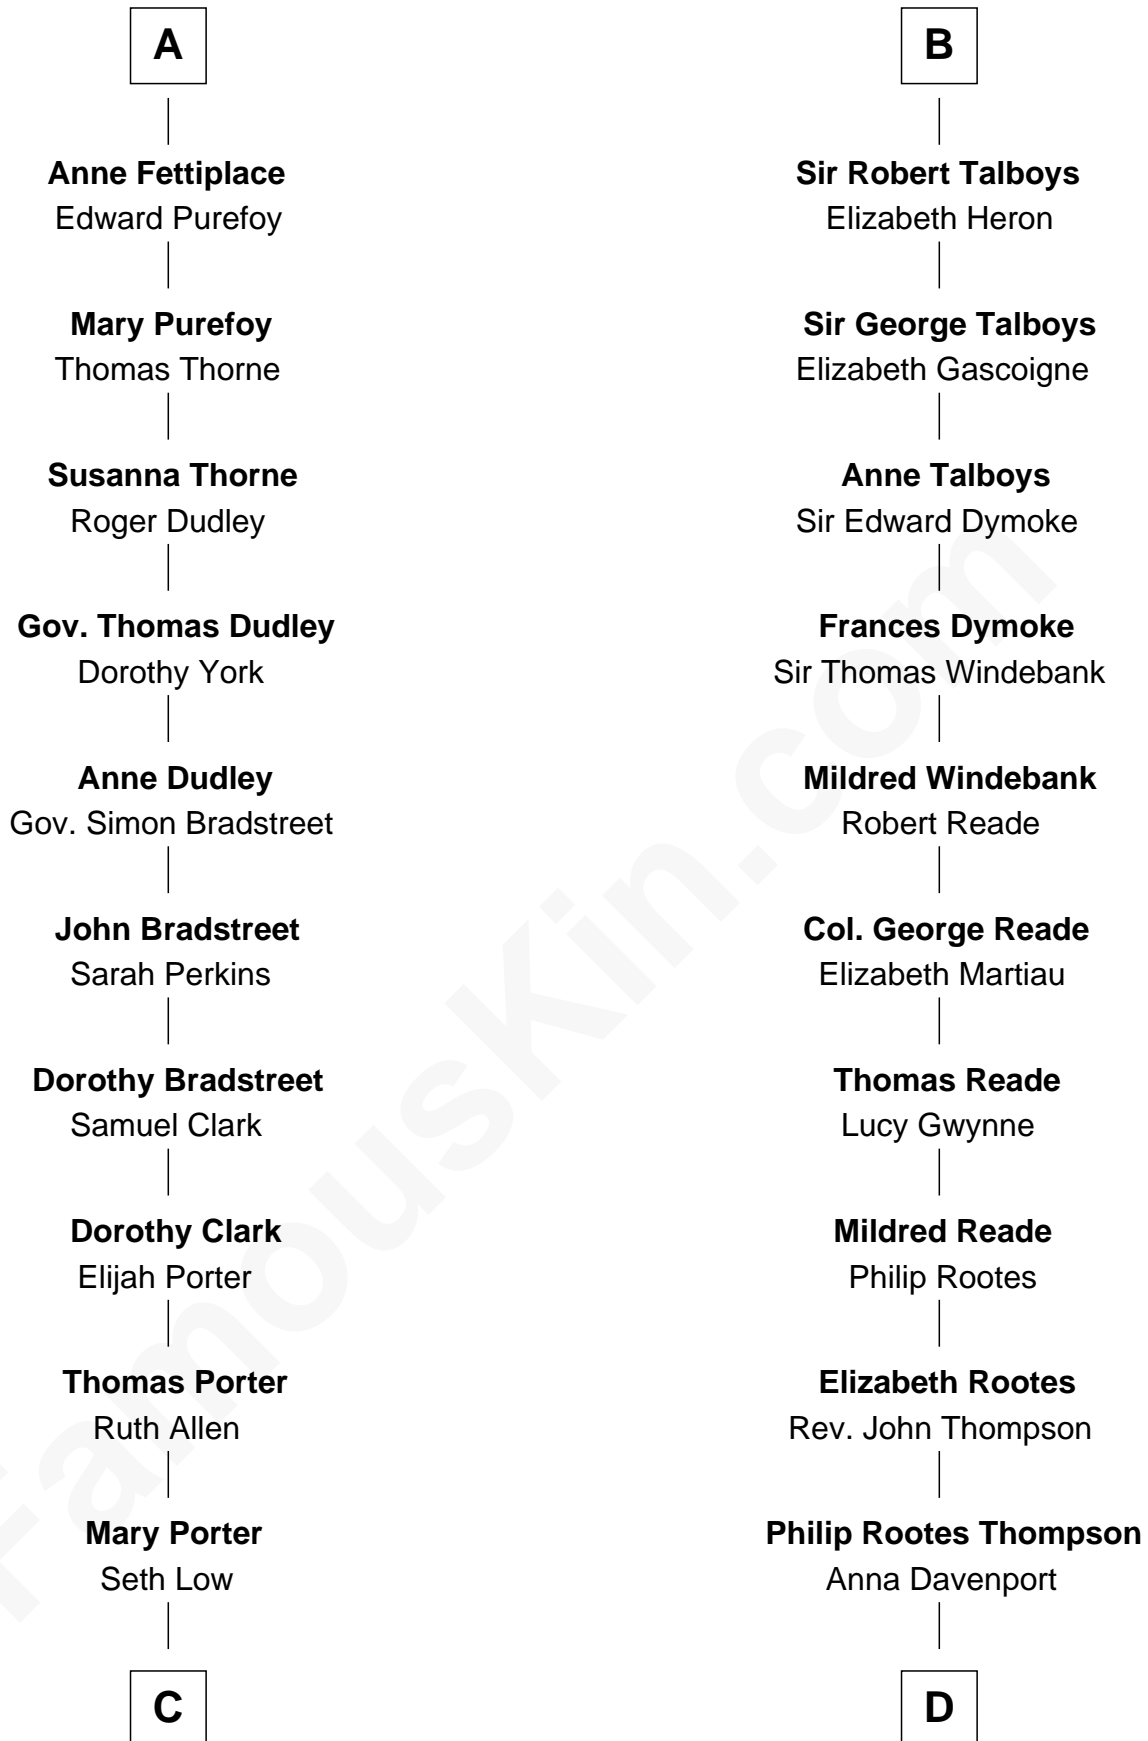

# FamousKin.com Relationship Chart of

**Bill Weld**

*68th Governor of Massachusetts*

**21st cousin of**

**General George S. Patton**

*U.S. Army - World War II*

**C**

**Harriet Low**  
John Babcock Hillard

**Harriet Hillard**  
William Augustus White

**Margaret Low White**  
Francis Minot Weld

**David Weld**  
Mary Blake Nichols

**Bill Weld**  
*68th Governor of Massachusetts*

**D**

**Eleanor Thompson**  
William Thorton

**Susanna Thompson Thorton**  
Andrew Glassell

**Susan Thornton Glassell**  
George Smith Patton

**George Smith Patton**  
Ruth Wilson

**General George S. Patton**  
*U.S. Army - World War II*