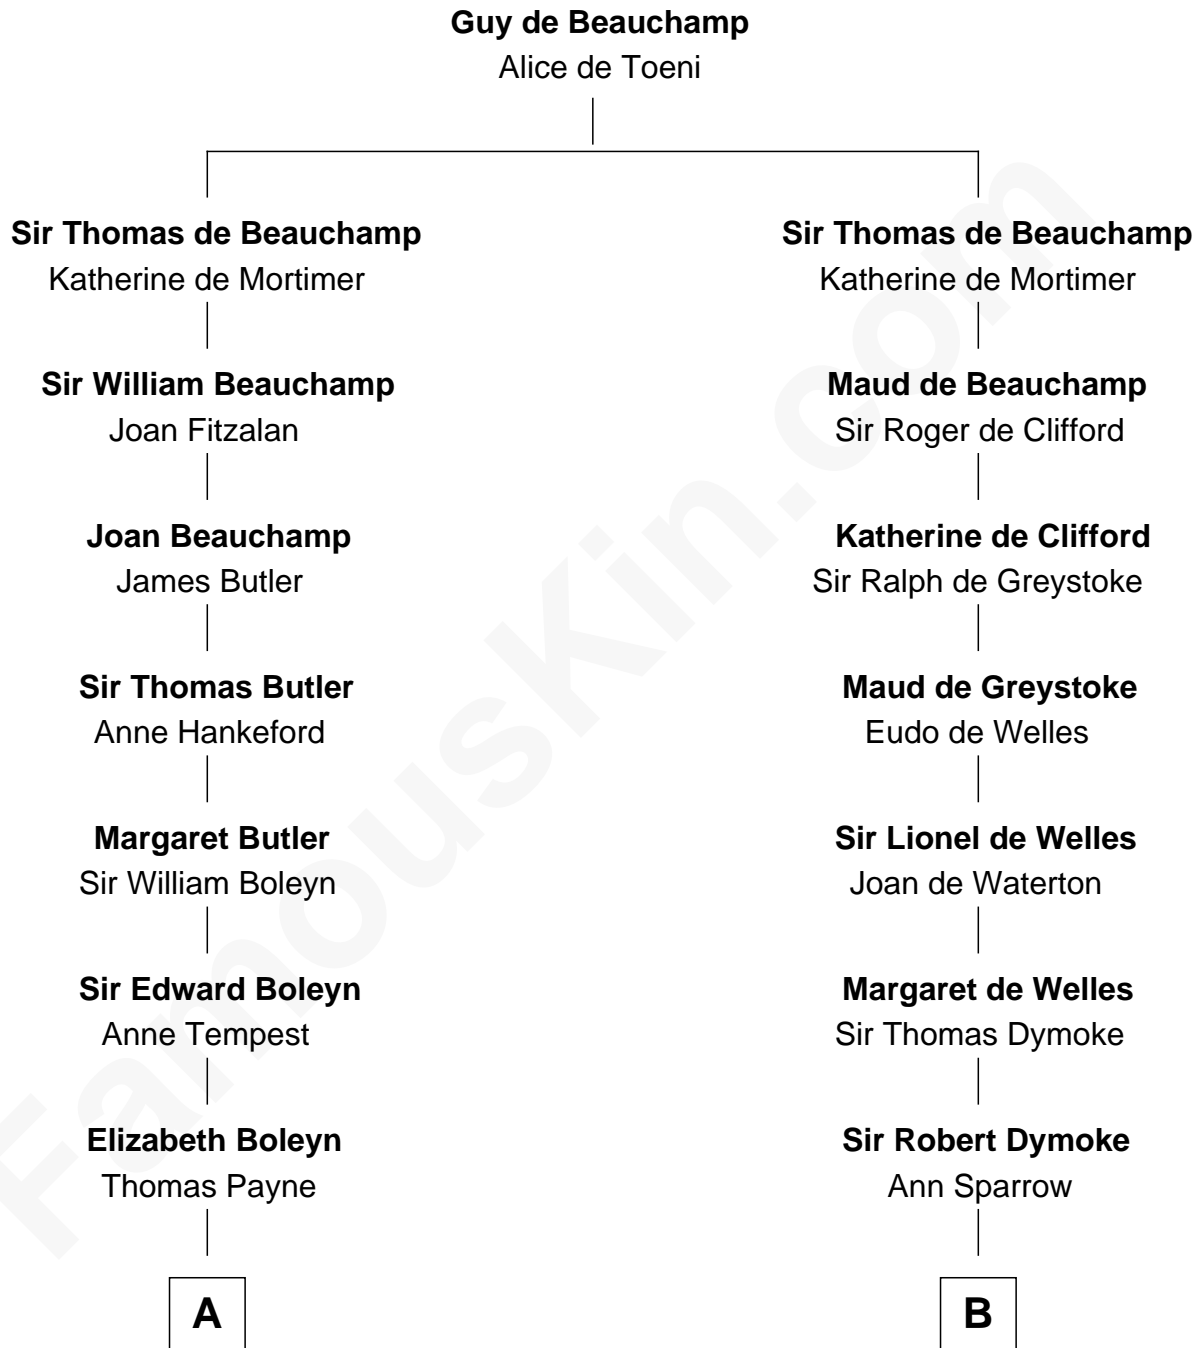

FamousKin.com

Relationship Chart of

Bill Weld

68th Governor of Massachusetts

19th cousin 1 time removed of

General George S. Patton

U.S. Army - World War II

C

John Gelston Floyd

Julia Floyd DuBois

Cornelia DuBois Floyd

John Treadwell Nichols

Mary Blake Nichols

David Weld

Bill Weld

68th Governor of Massachusetts