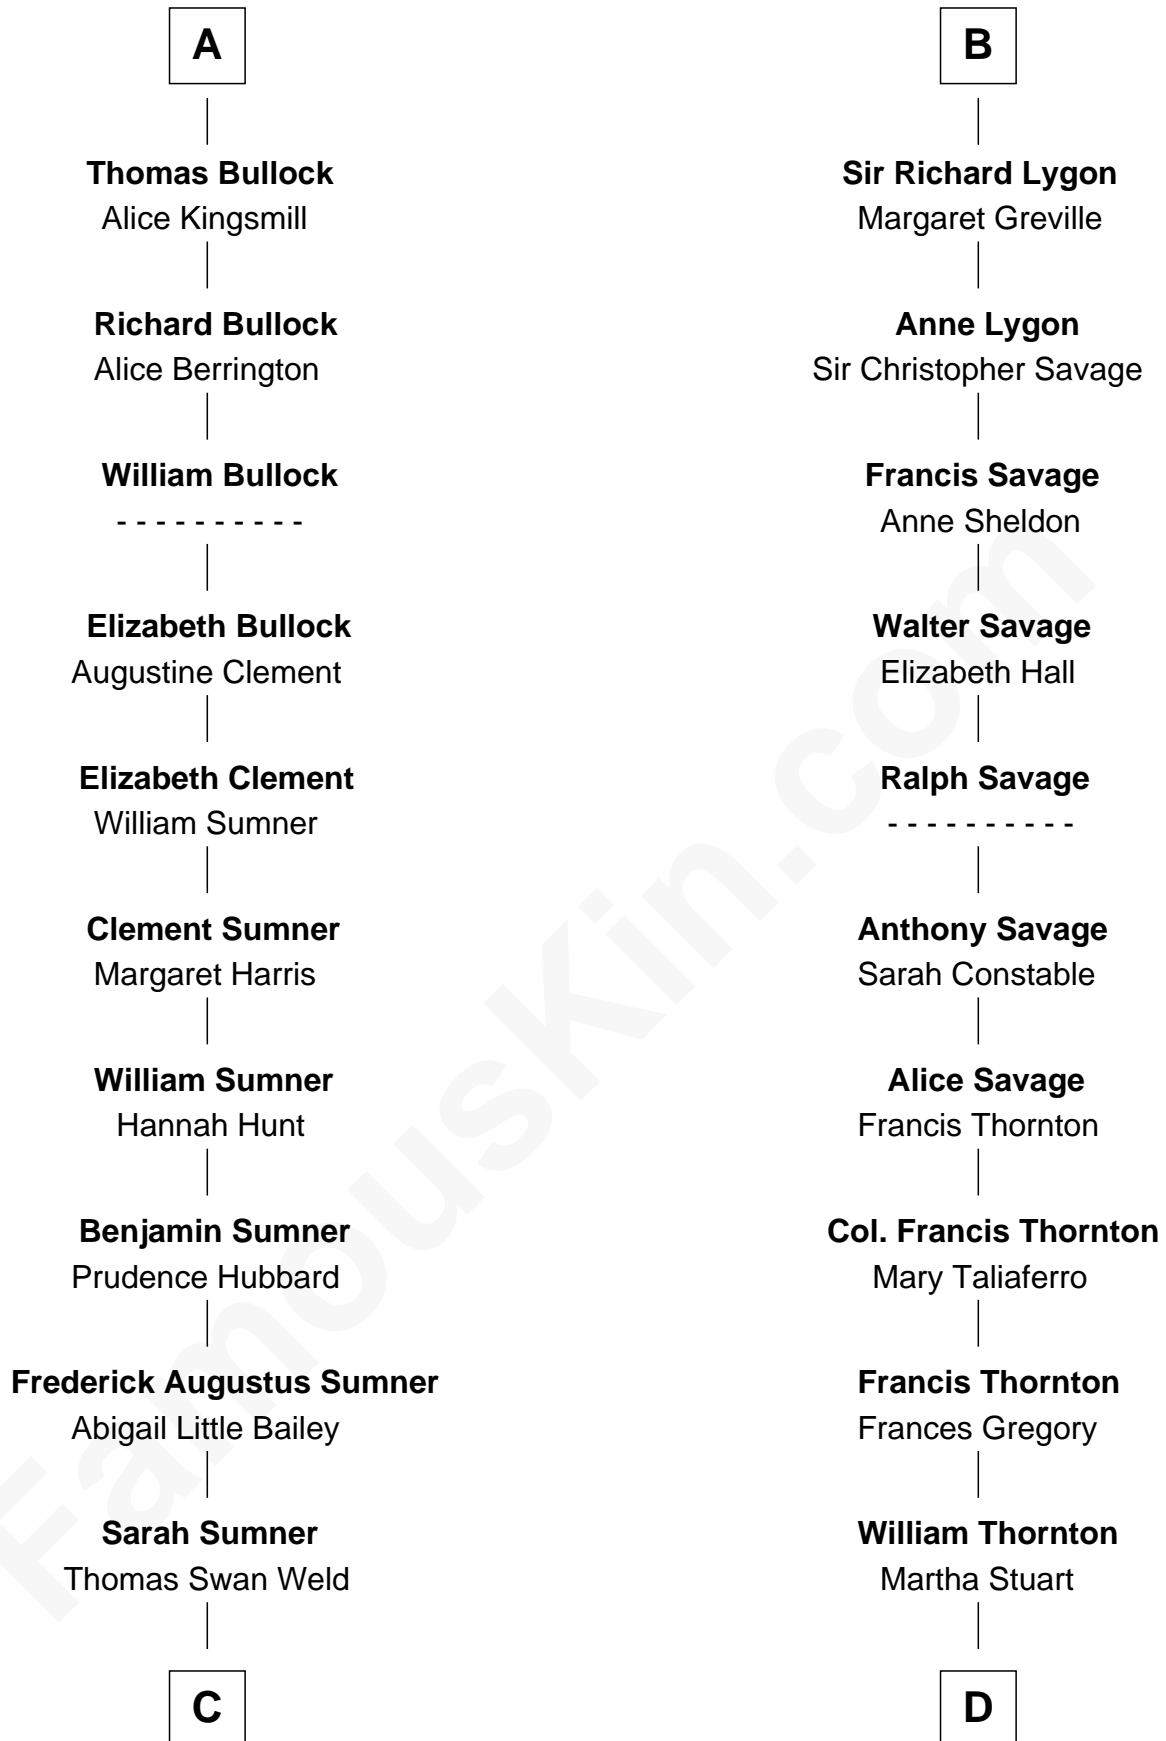

FamousKin.com

Relationship Chart of

Bill Weld

68th Governor of Massachusetts

20th cousin 1 time removed of

General George S. Patton

U.S. Army - World War II

C

Dr. Francis Minot Weld
Fanny Elizabeth Bartholomew

Francis Minot Weld
Margaret Low White

David Weld
Mary Blake Nichols

Bill Weld
68th Governor of Massachusetts

D

William Thorton
Eleanor Thompson

Susanna Thompson Thorton
Andrew Glassell