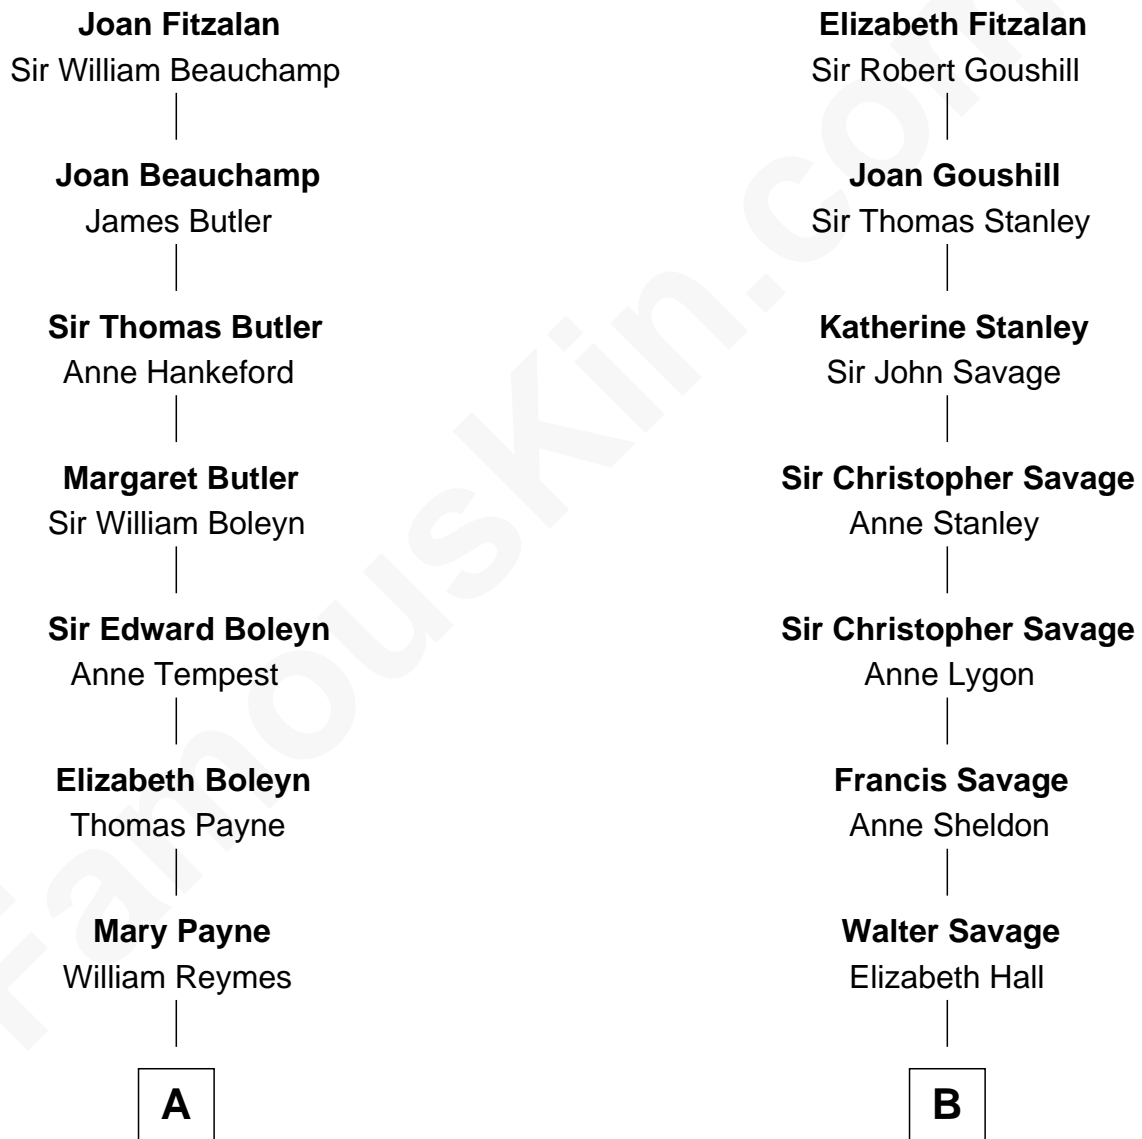

FamousKin.com

Relationship Chart of

Bill Weld

68th Governor of Massachusetts

17th cousin 2 times removed of

General George S. Patton

U.S. Army - World War II

Sir Richard Fitzalan

Elizabeth de Bohun

C

—
Cornelia DuBois Floyd
John Treadwell Nichols

—
Mary Blake Nichols
David Weld

—
Bill Weld
68th Governor of Massachusetts

FamousKin.com