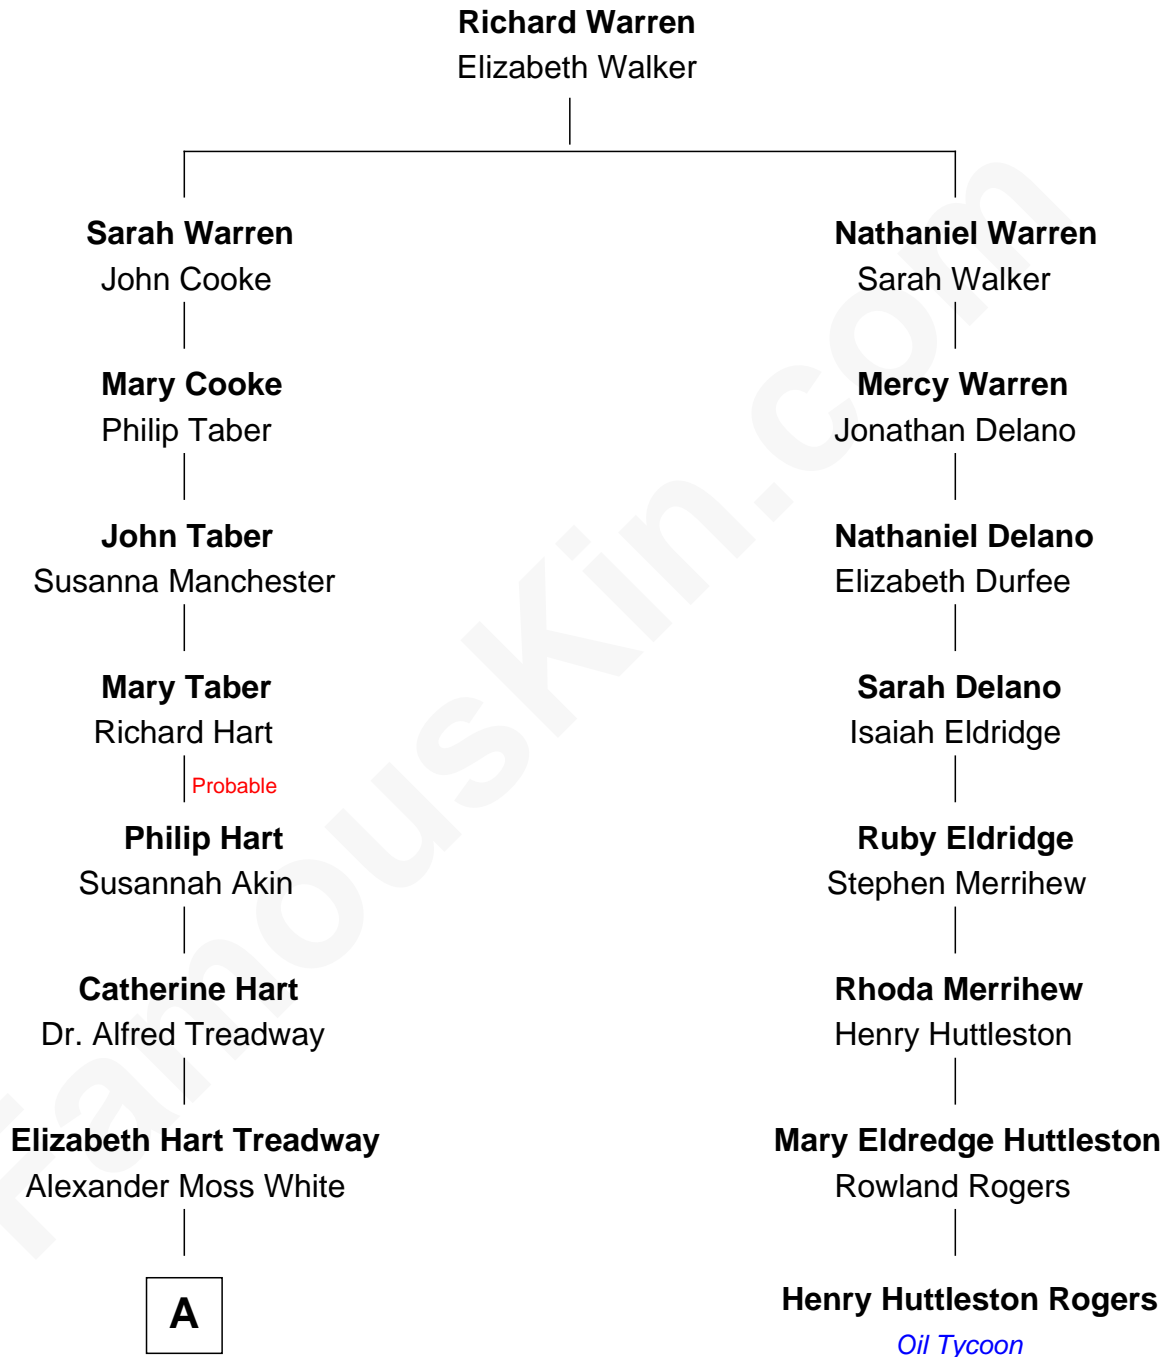

# FamousKin.com Relationship Chart of

**Bill Weld**

*68th Governor of Massachusetts*

7th cousin 3 times removed of

**Henry Huttleston Rogers**

*Oil Tycoon*

**A**

William Augustus White

Harriet Hillard

Margaret Low White

Francis Minot Weld

David Weld

Mary Blake Nichols

Bill Weld

*68th Governor of Massachusetts*

FamousKin.com