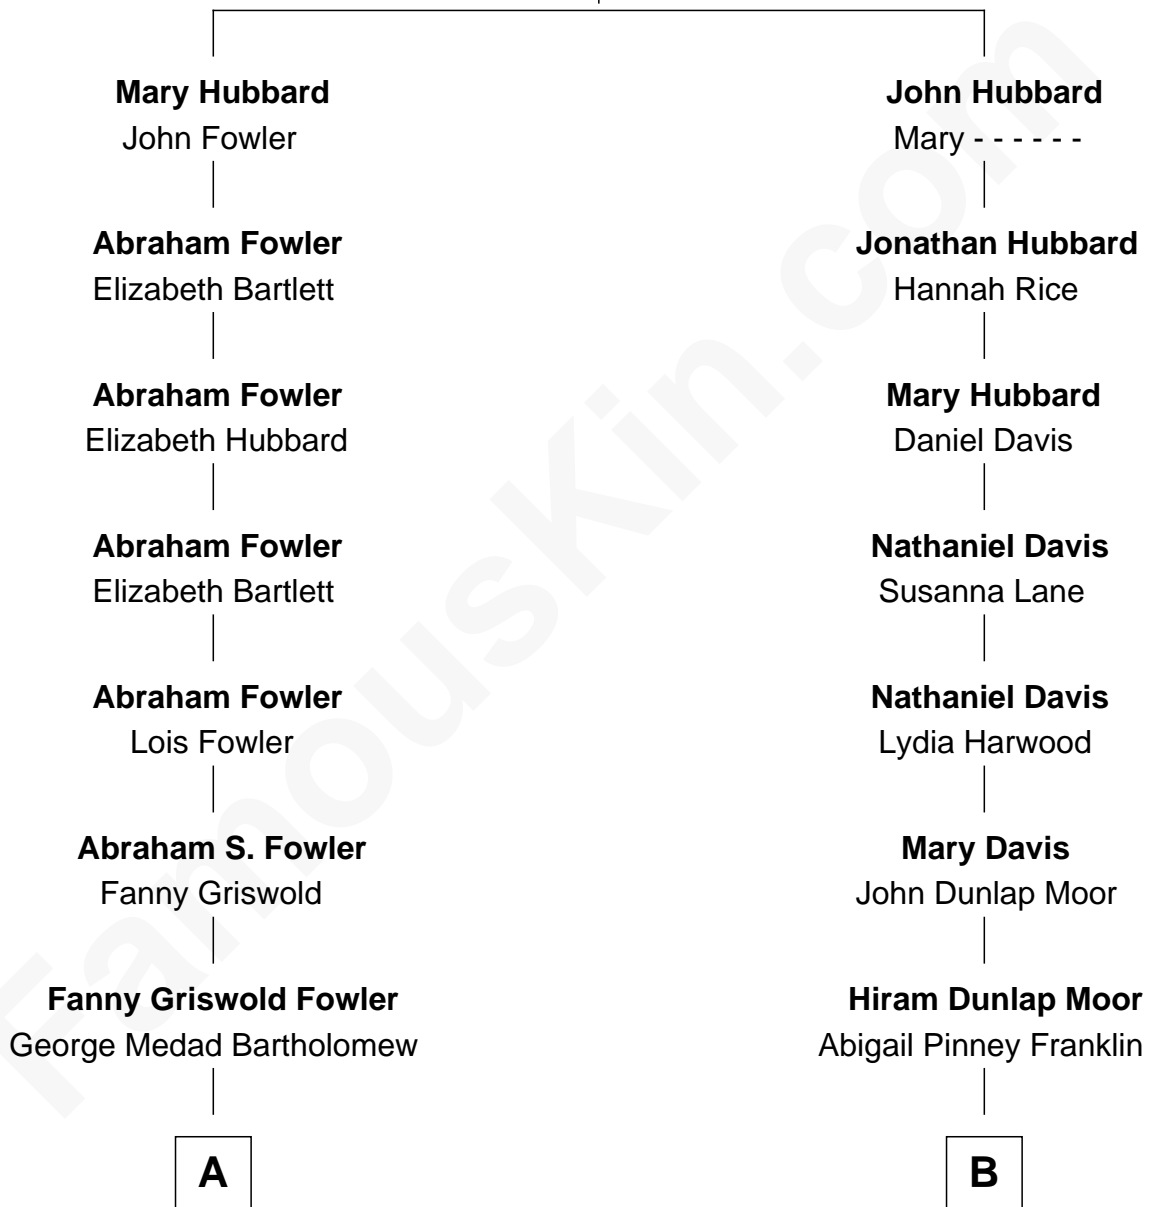

FamousKin.com Relationship Chart of

Bill Weld

68th Governor of Massachusetts

10th cousin of

Orson Bean

TV Actor

George Hubbard

Mary Bishop

A

Fanny Elizabeth Bartholomew

Dr. Francis Minot Weld

Francis Minot Weld

Margaret Low White

David Weld

Mary Blake Nichols

Bill Weld

68th Governor of Massachusetts

B

Sarah Jane Moor

Don Carlos Pollard

Dallas Frank Pollard

Katharine Putnam Ainsworth

Marion Ainsworth Pollard

George Frederick Burrows