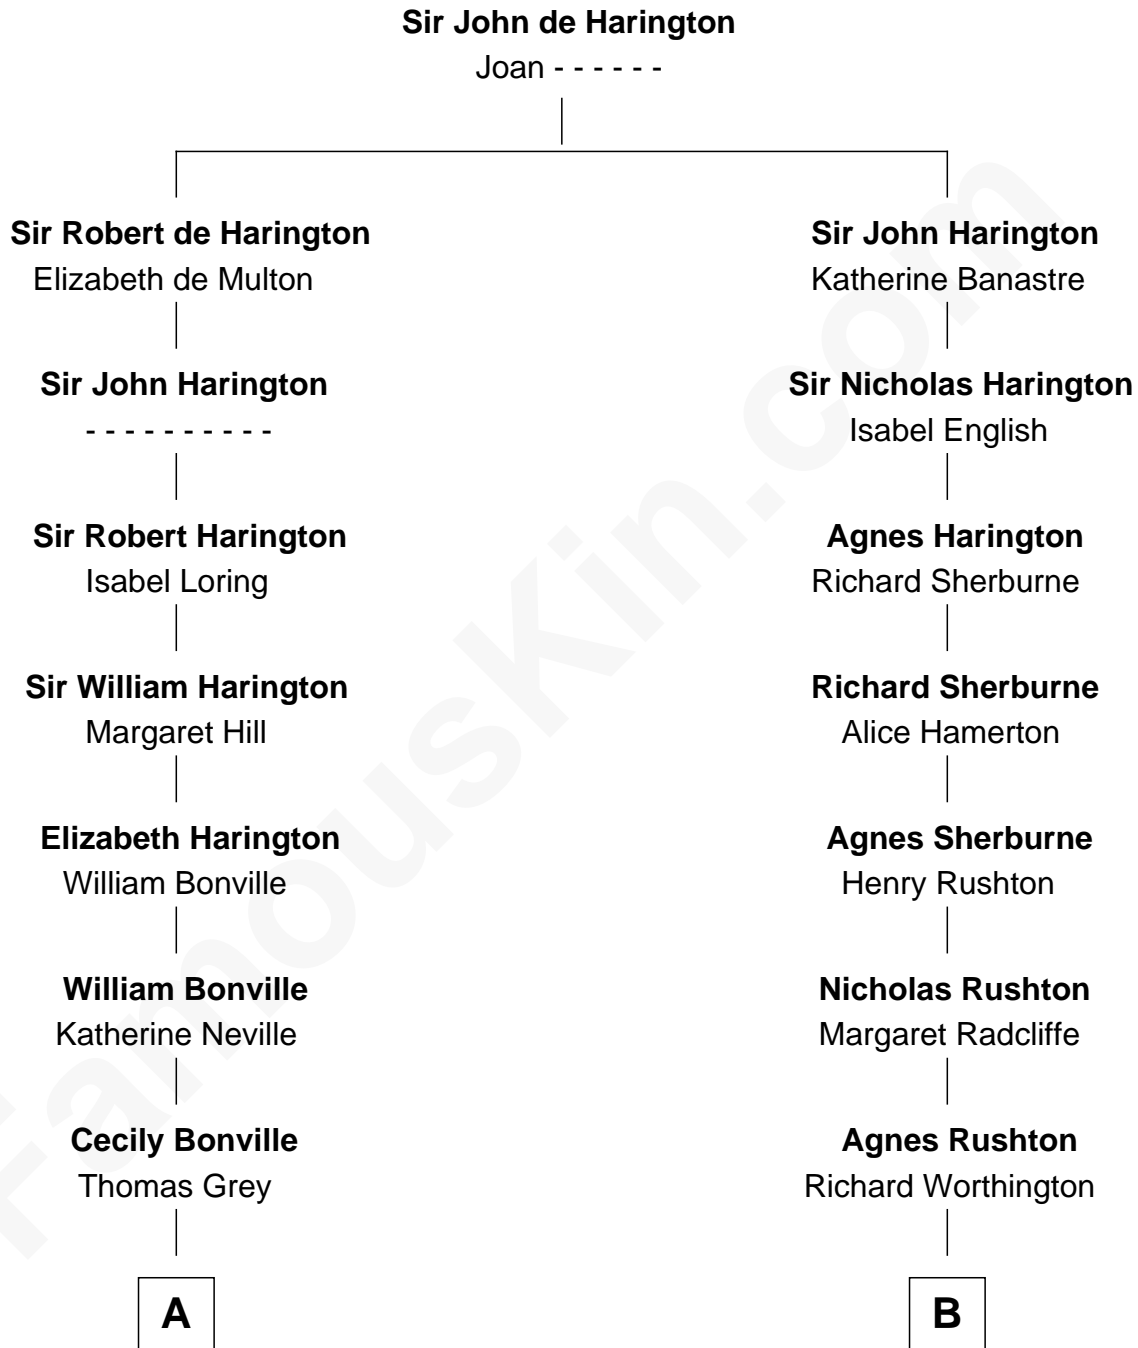

FamousKin.com

Relationship Chart of

Bill Weld

68th Governor of Massachusetts

21st cousin of

Orson Bean

TV Actor

C

Harriet Low
John Babcock Hillard

Harriet Hillard
William Augustus White

Margaret Low White
Francis Minot Weld

David Weld
Mary Blake Nichols

Bill Weld
68th Governor of Massachusetts

D

Abigail Pinney Franklin
Hiram Dunlap Moor