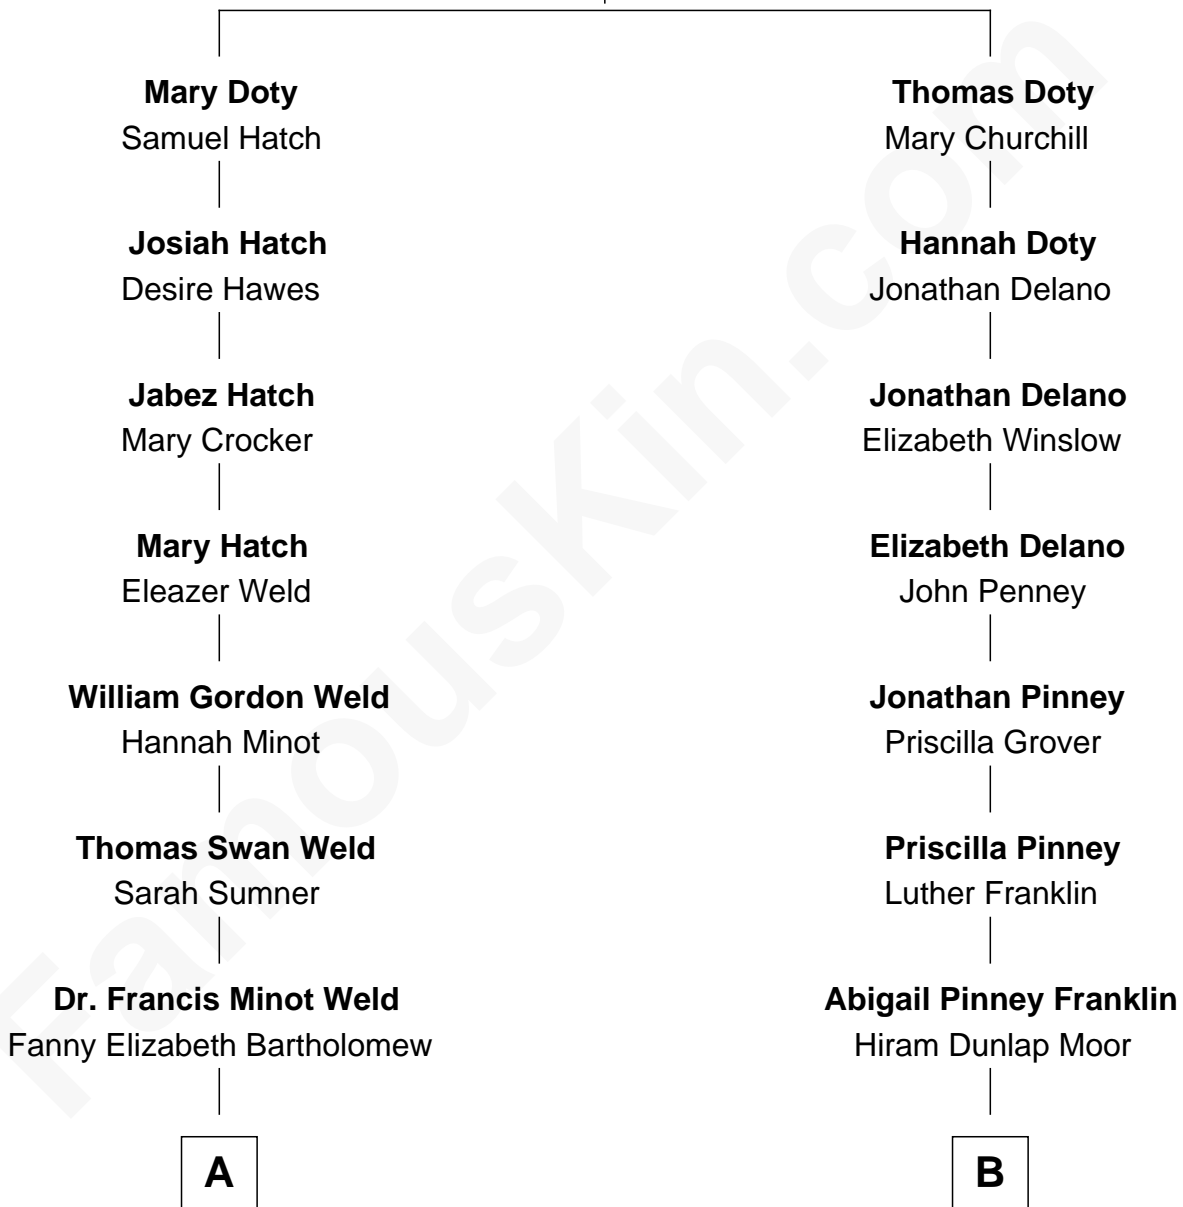

FamousKin.com Relationship Chart of

Bill Weld

68th Governor of Massachusetts

9th cousin 1 time removed of

Orson Bean

TV Actor

Edward Doty
Faith Clarke

A

Francis Minot Weld

Margaret Low White

David Weld

Mary Blake Nichols

Bill Weld

68th Governor of Massachusetts

B

Sarah Jane Moor