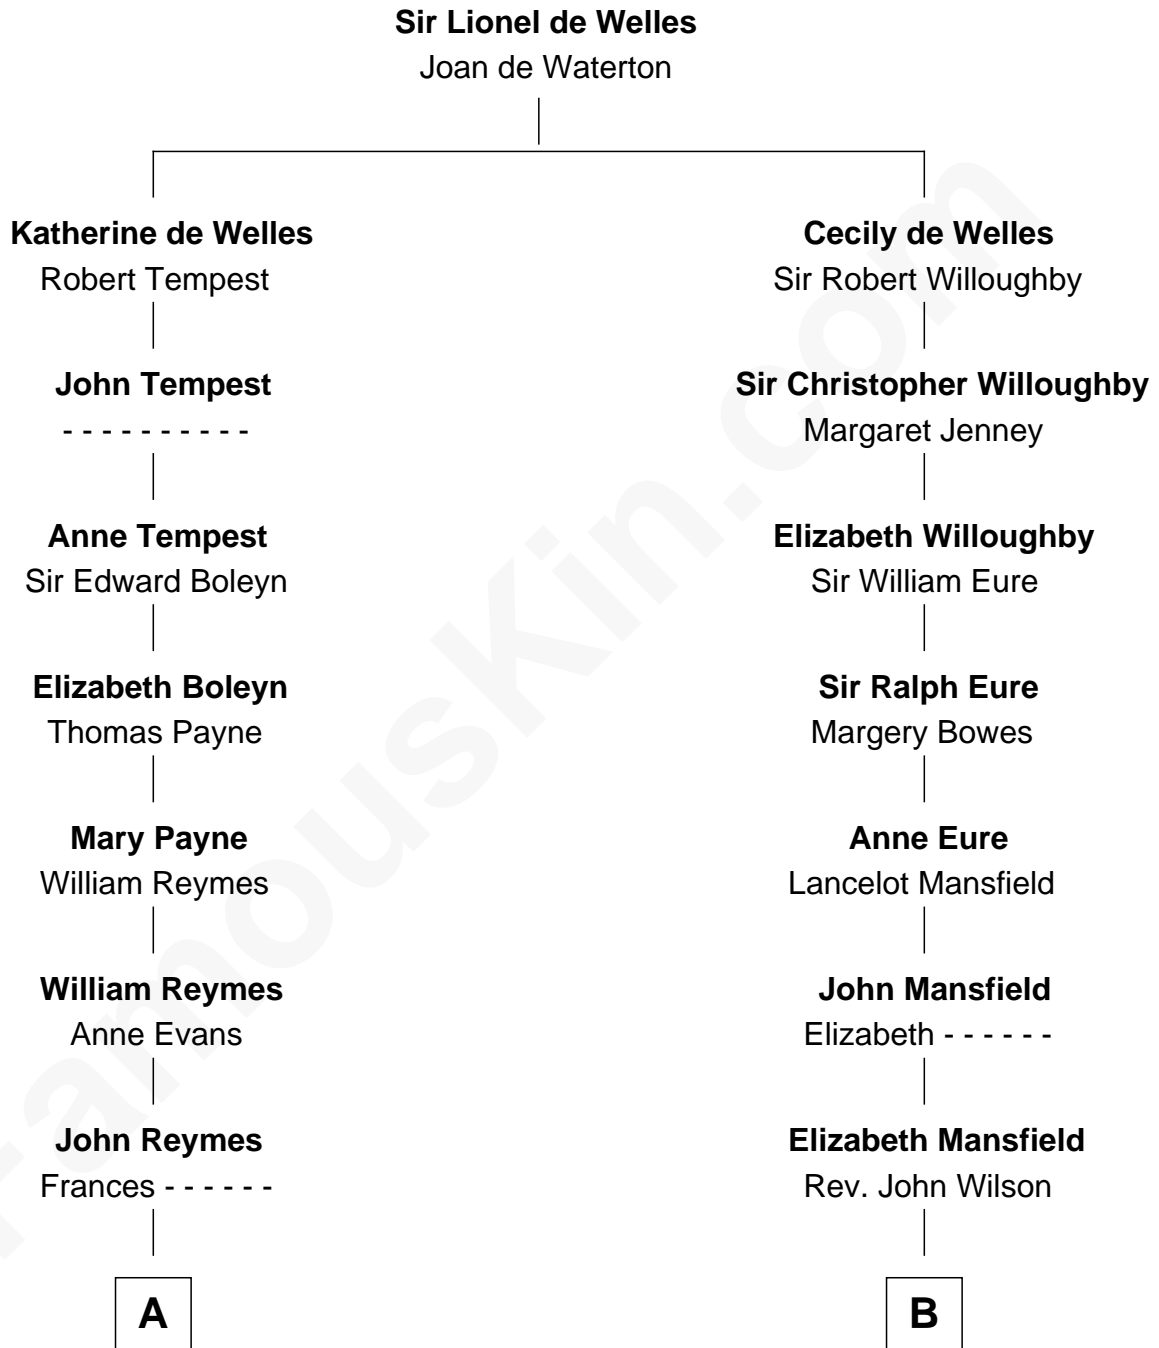

FamousKin.com

Relationship Chart of

Bill Weld

68th Governor of Massachusetts

16th cousin 1 time removed of

Elizabeth Montgomery

TV Actress - "Bewitched"

Bill Weld photo by [Marc Nozell](#) ([CC BY-SA 2.0](#))