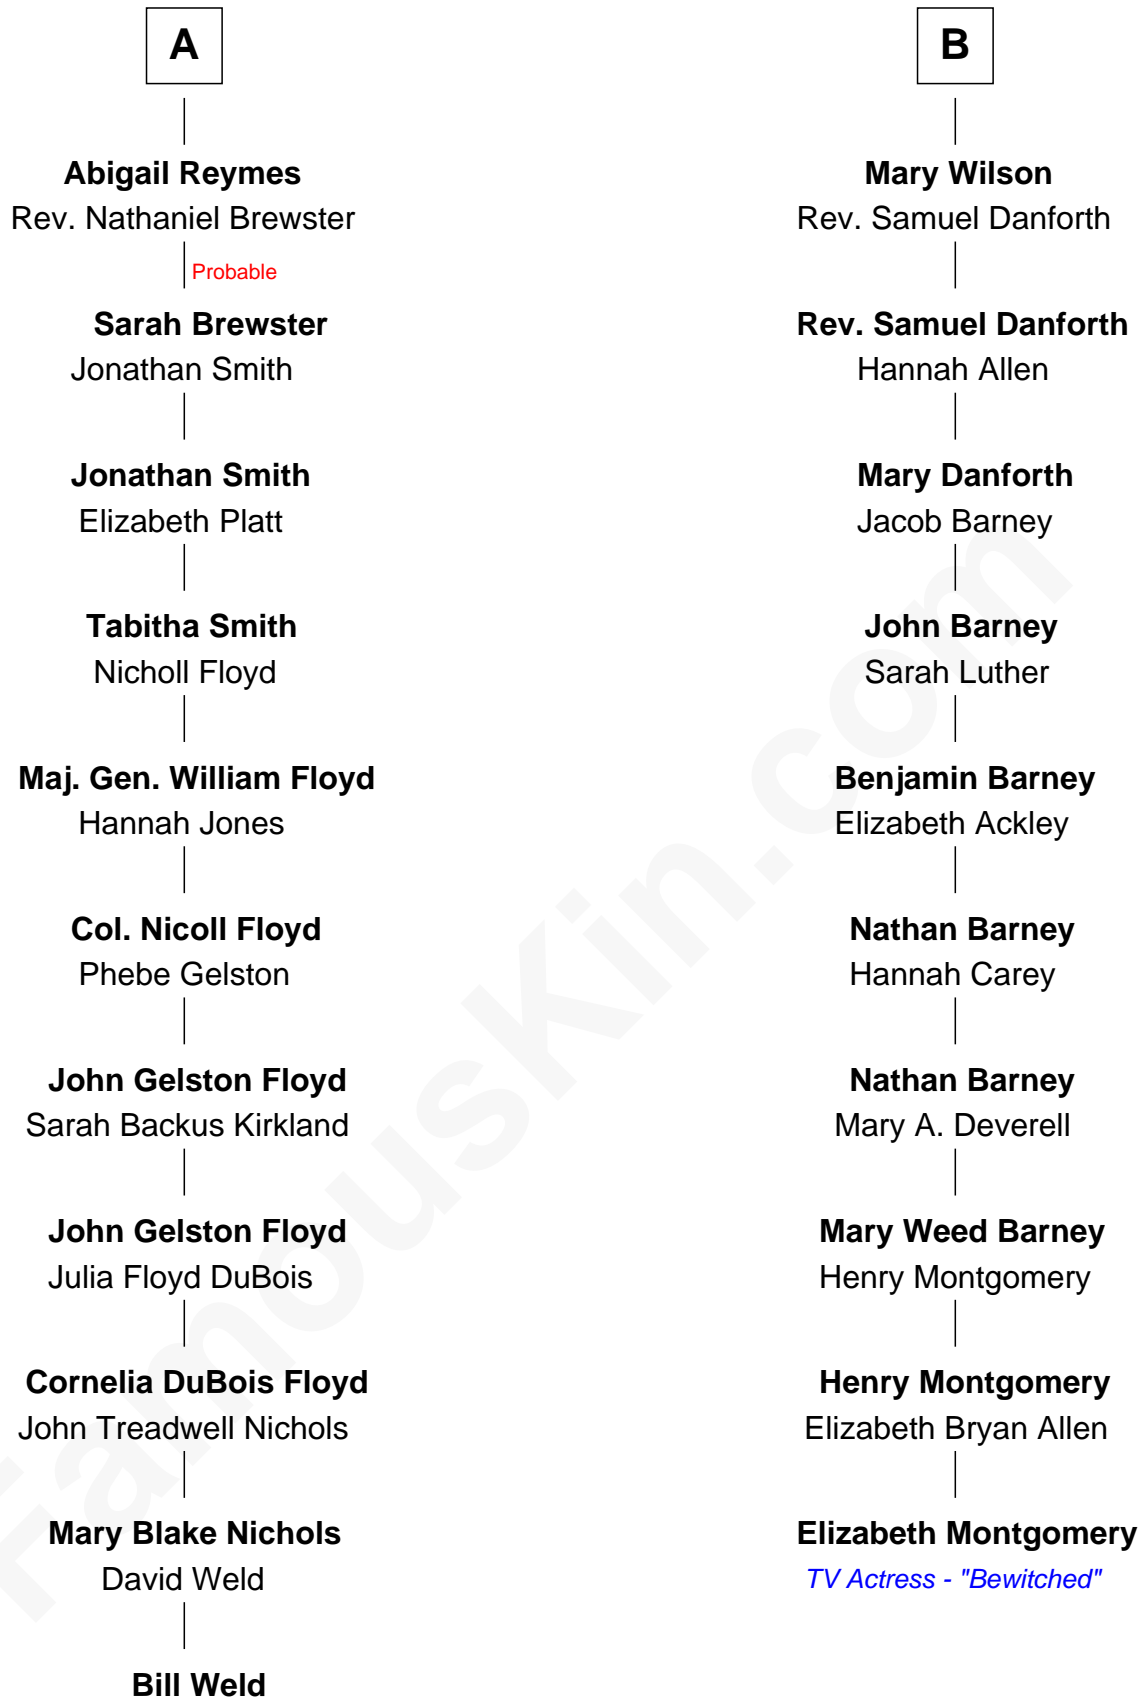

FamousKin.com

Relationship Chart of

Bill Weld

68th Governor of Massachusetts

16th cousin 1 time removed of

Elizabeth Montgomery

TV Actress - "Bewitched"

Bill Weld photo by [Marc Nozell](#) ([CC BY-SA 2.0](#))