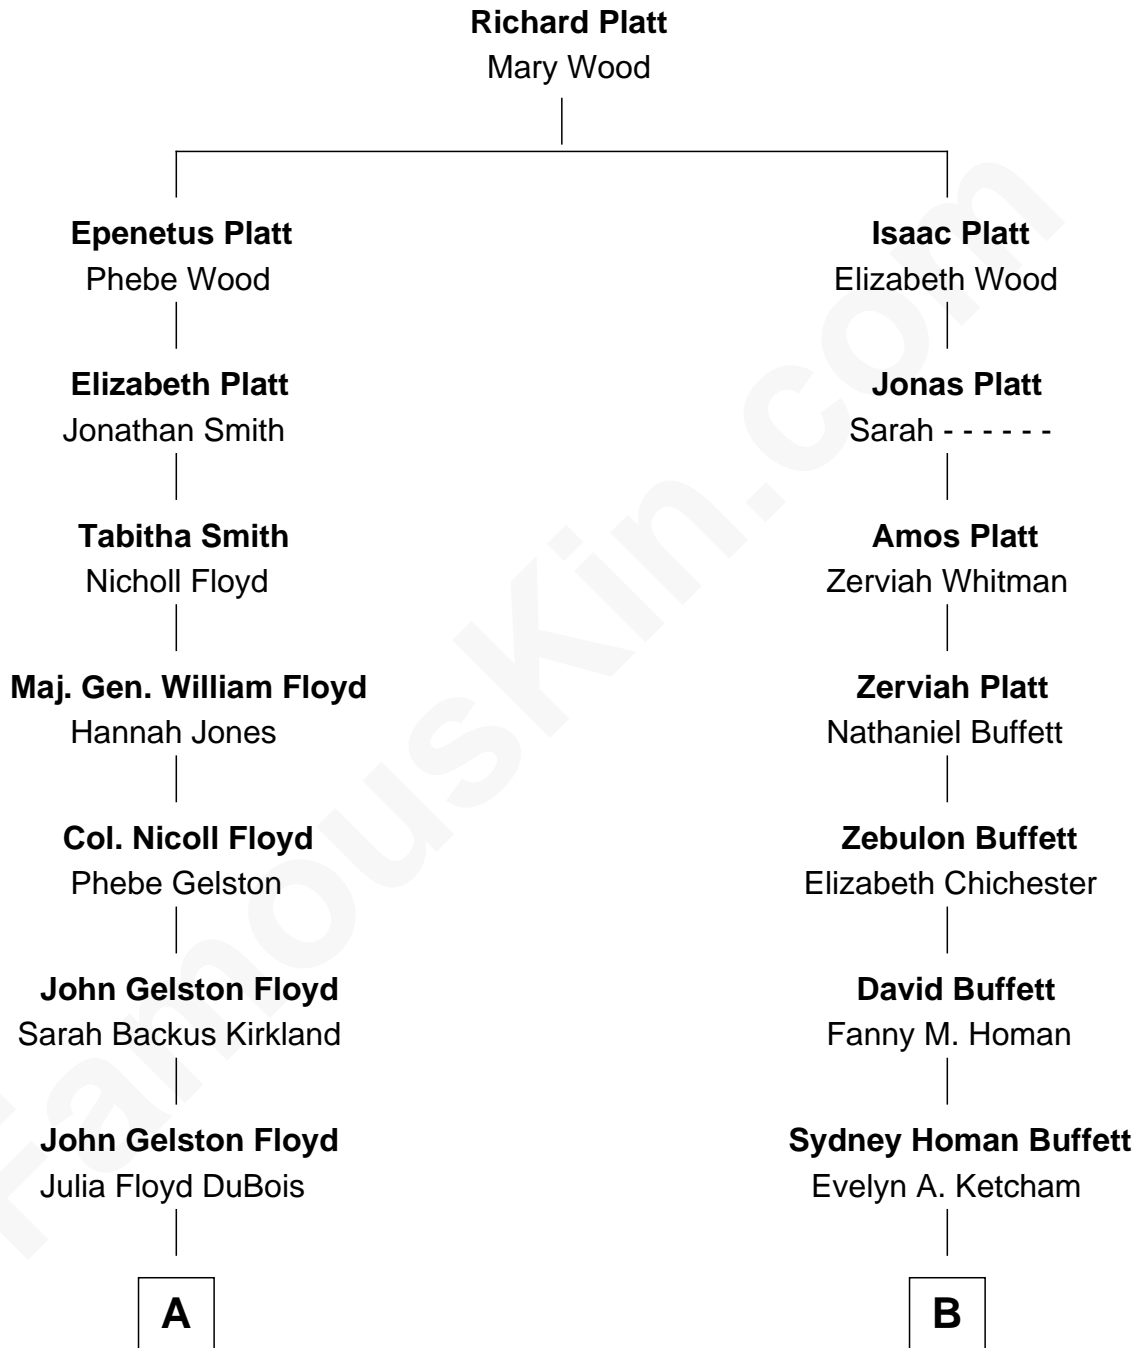

# FamousKin.com Relationship Chart of

**Bill Weld**

*68th Governor of Massachusetts*

9th cousin of

**Warren Buffett**

*Chairman & CEO, Berkshire Hathaway*

**A**

**Cornelia DuBois Floyd**  
John Treadwell Nichols

**Mary Blake Nichols**  
David Weld

**Bill Weld**

*68th Governor of Massachusetts*

**B**

**Ernest Platt Buffett**  
Henrietta Daisy Duvall

**Howard Homan Buffett**  
Leila Stahl

**Warren Buffett**

*Chairman & CEO, Berkshire Hathaway*