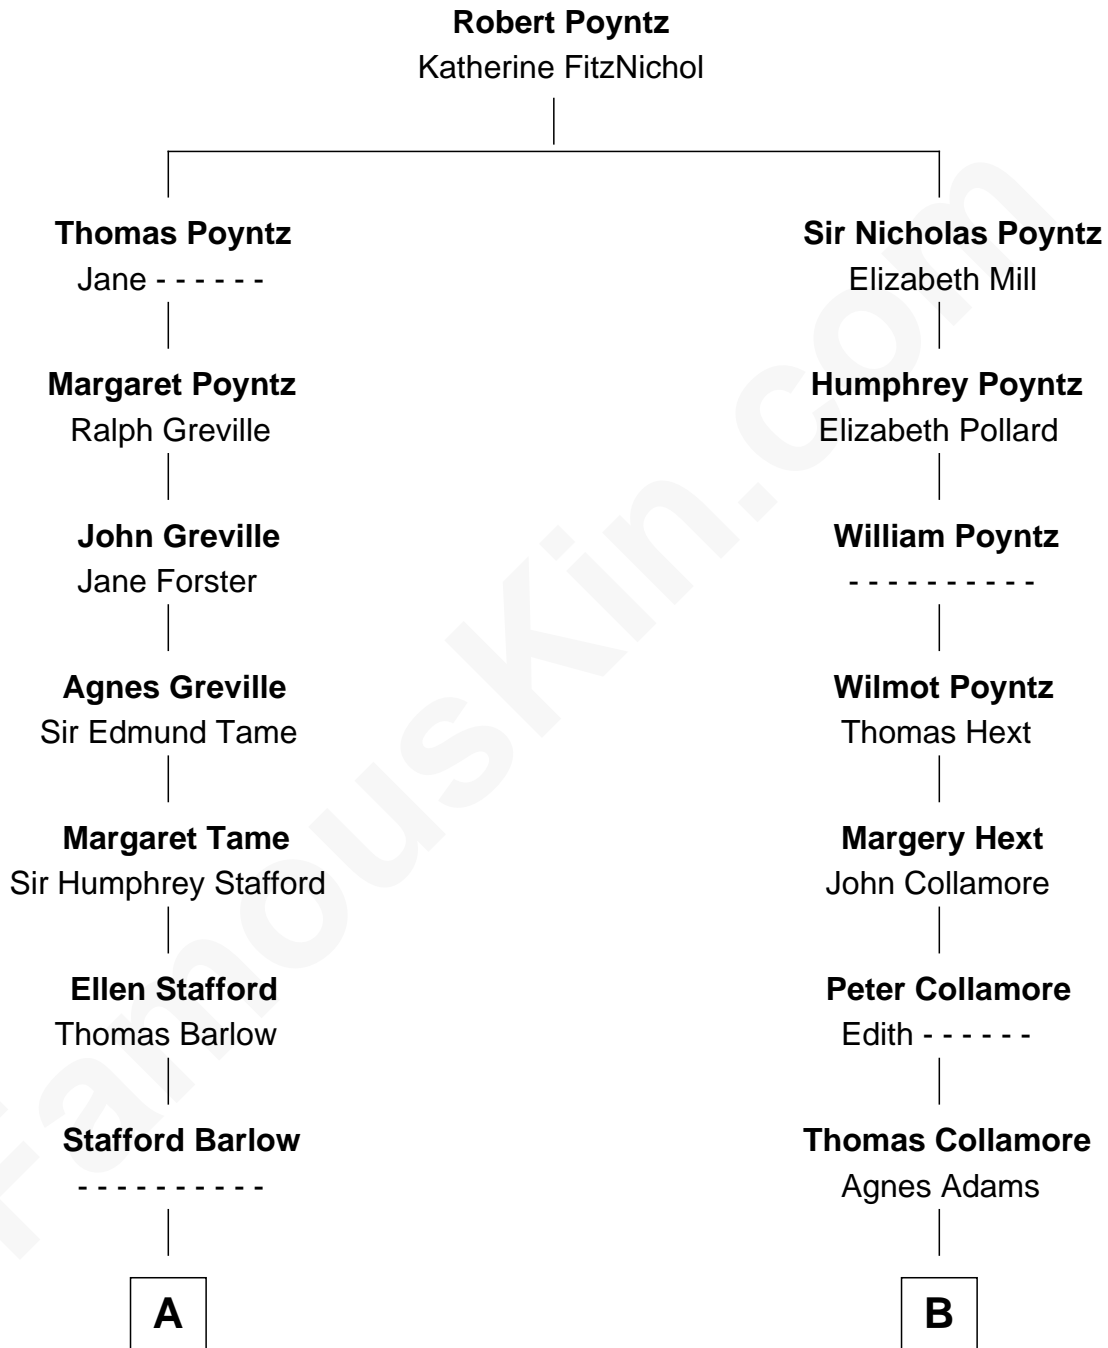

FamousKin.com Relationship Chart of

Bill Weld

68th Governor of Massachusetts

18th cousin 1 time removed of

Warren Buffett

Chairman & CEO, Berkshire Hathaway

C

Margaret Low White

Francis Minot Weld

David Weld

Mary Blake Nichols

Bill Weld

68th Governor of Massachusetts

D

Leila Stahl

Howard Homan Buffett