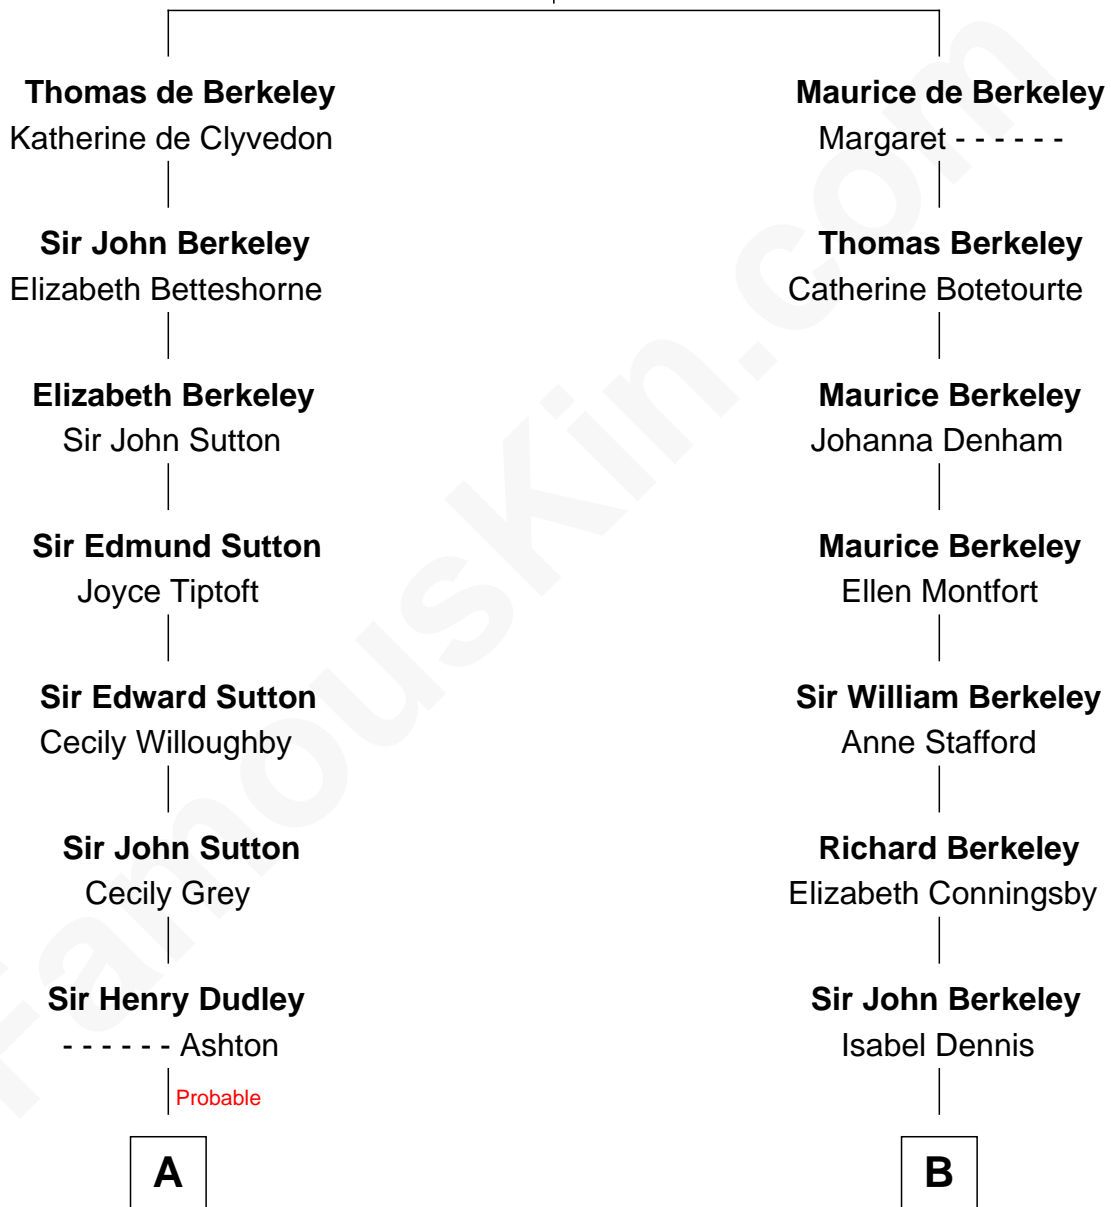

FamousKin.com

Relationship Chart of

Bill Weld

68th Governor of Massachusetts

19th cousin 2 times removed of

Warren Buffett

Chairman & CEO, Berkshire Hathaway

Sir Maurice de Berkeley

Eve la Zouche

C

Margaret Low White

Francis Minot Weld

David Weld

Mary Blake Nichols

Bill Weld

68th Governor of Massachusetts