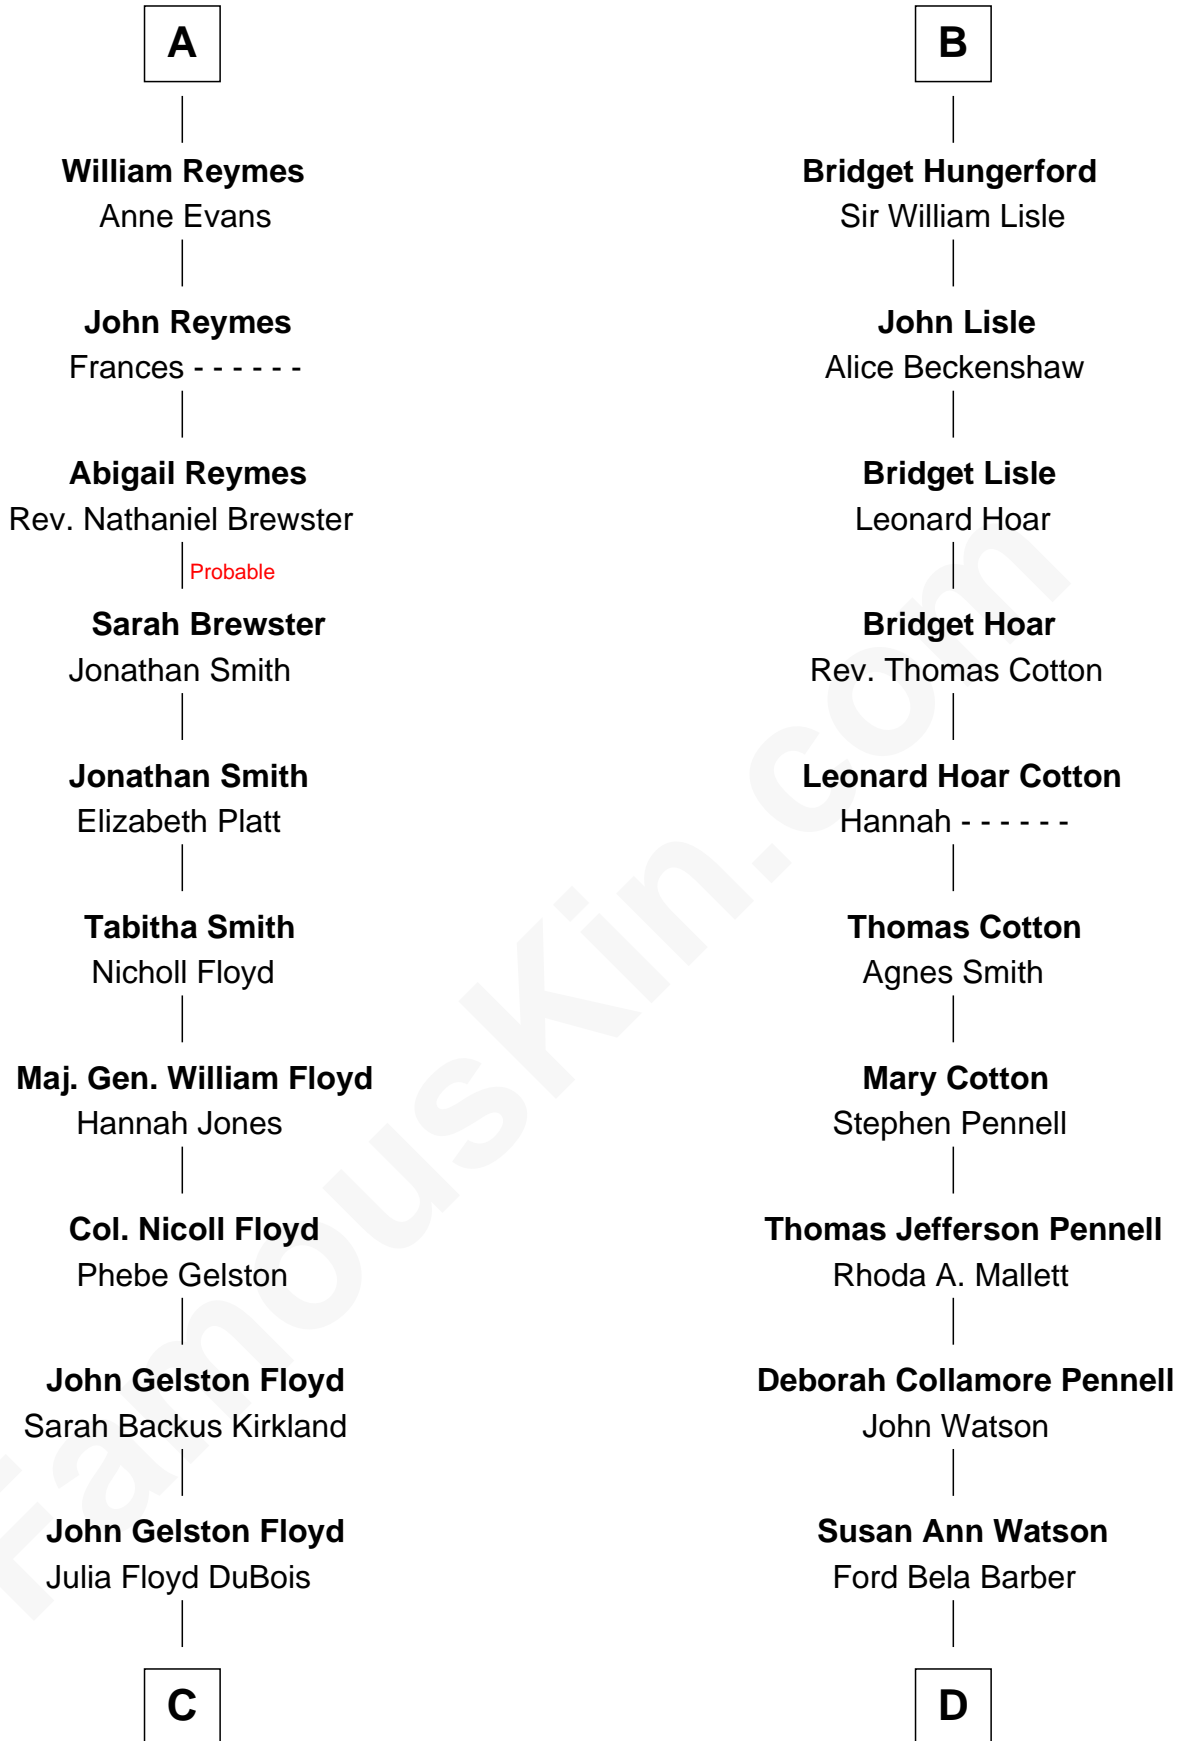

FamousKin.com Relationship Chart of

Bill Weld

68th Governor of Massachusetts

19th cousin of

Warren Buffett

Chairman & CEO, Berkshire Hathaway

Sir Richard Fitzalan

Elizabeth de Bohun

Joan Fitzalan
Sir William Beauchamp

Joan Beauchamp
James Butler

Sir Thomas Butler
Anne Hankeford

Margaret Butler
Sir William Boleyn

Sir Edward Boleyn
Anne Tempest

Elizabeth Boleyn
Thomas Payne

Mary Payne
William Reymes

A

Elizabeth Fitzalan
Sir Thomas Mowbray

Isabel Mowbray
Sir James Berkeley

Maurice Berkeley
Isabel Mead

Anne Berkeley
Sir William Dennis

Isabel Dennis
Sir John Berkeley

Sir Richard Berkeley
Elizabeth Jermy

Mary Berkeley
Sir John Hungerford

B

C

Cornelia DuBois Floyd
John Treadwell Nichols

Mary Blake Nichols
David Weld

Bill Weld

68th Governor of Massachusetts

D

Stella Frances Barber
John Ammon Stahl