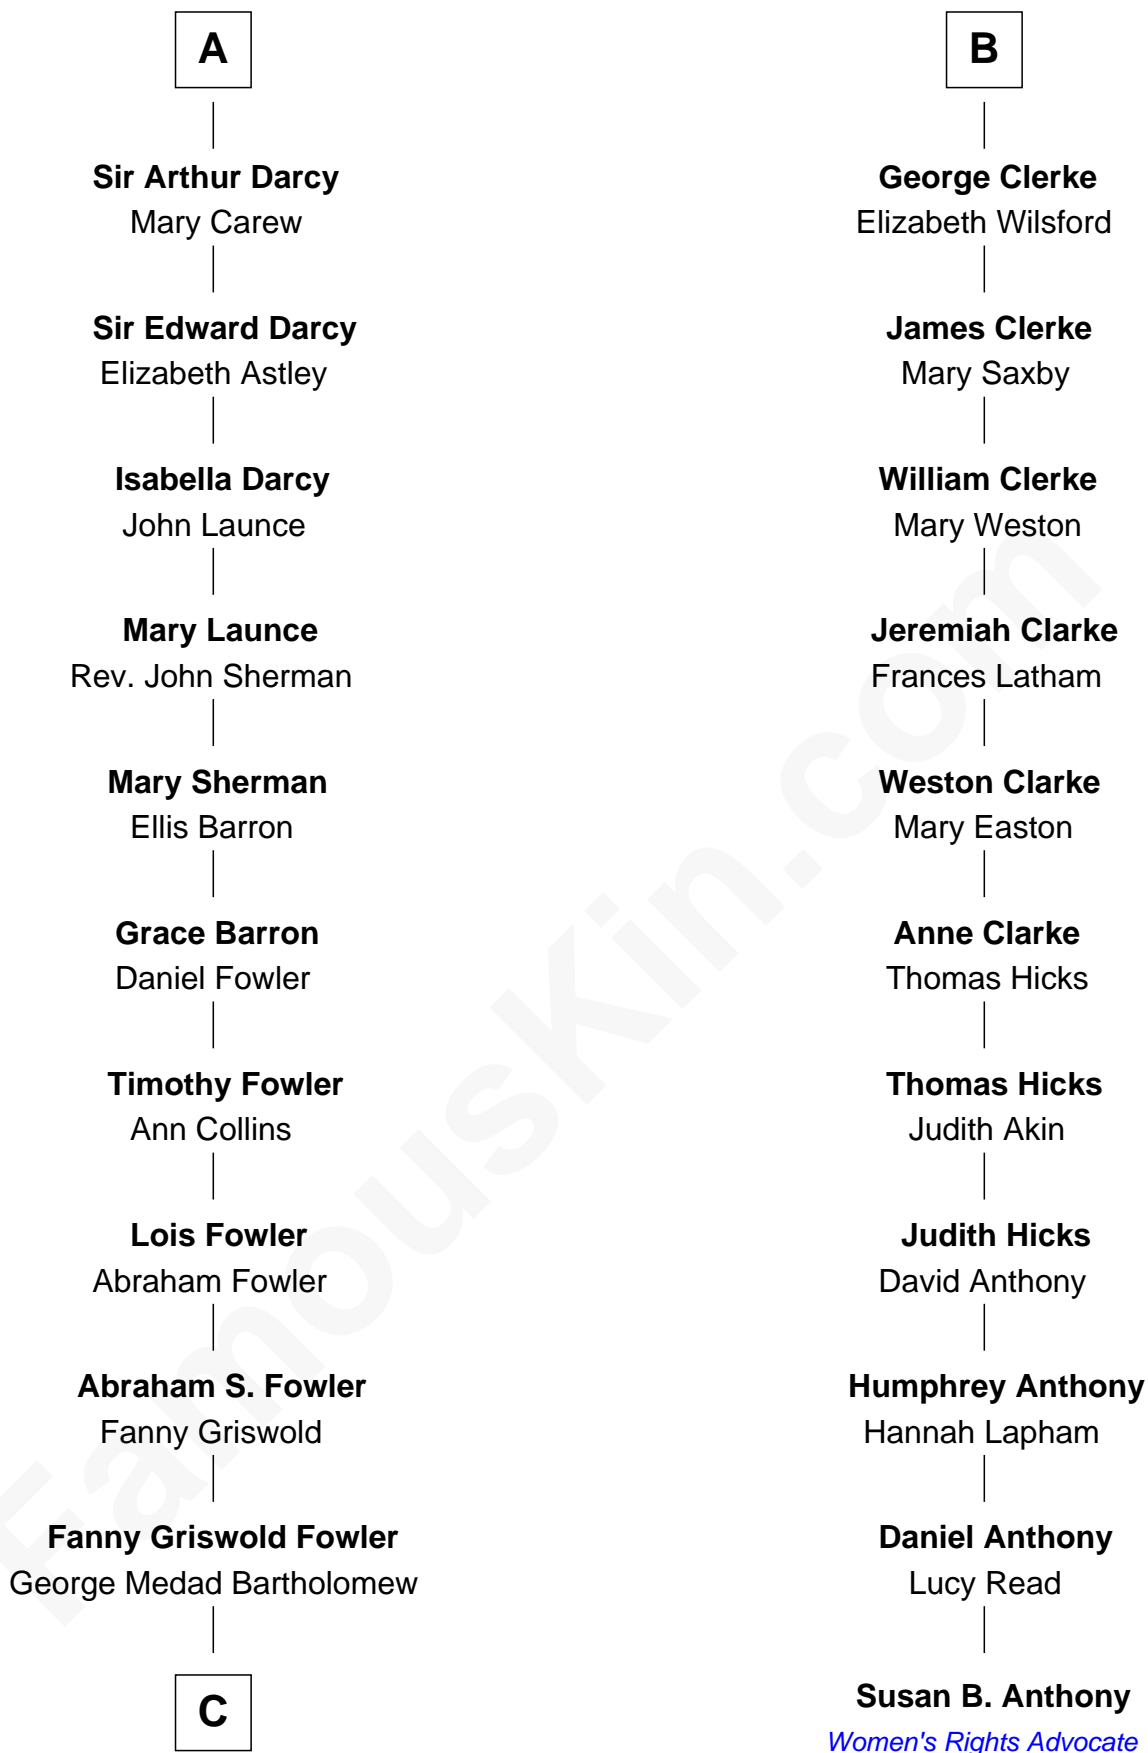

FamousKin.com

Relationship Chart of

Bill Weld

68th Governor of Massachusetts
17th cousin 3 times removed of

Susan B. Anthony
Women's Rights Advocate

John de Botetourte
Maud FitzThomas

C

Fanny Elizabeth Bartholomew

Dr. Francis Minot Weld

Francis Minot Weld

Margaret Low White

David Weld

Mary Blake Nichols

Bill Weld

68th Governor of Massachusetts

FamousKin.com