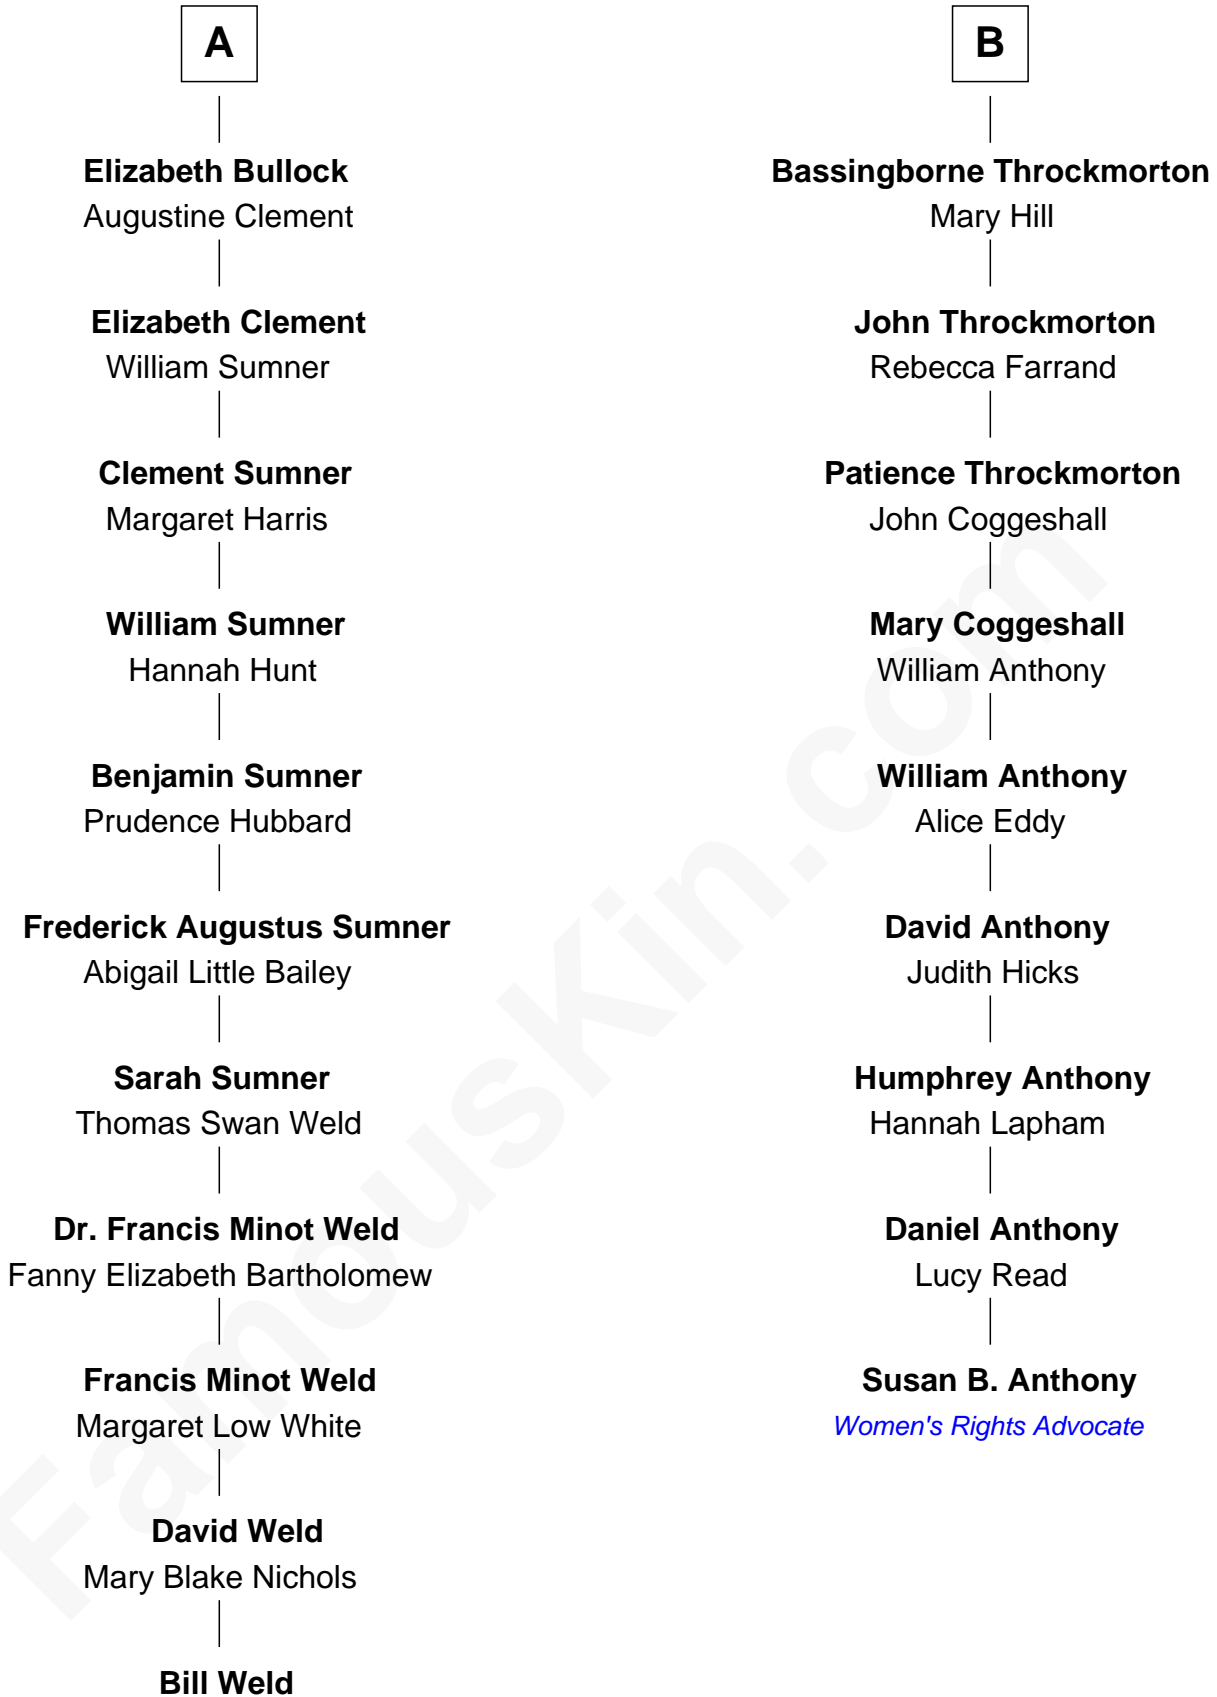

FamousKin.com

Relationship Chart of

Bill Weld

68th Governor of Massachusetts

15th cousin 2 times removed of

Susan B. Anthony

Women's Rights Advocate

Sir Richard Sergeaux

Philippe Fitzalan

Alice Sergeaux
Sir Richard de Vere

Sir John de Vere
Elizabeth Howard

Joan de Vere
Sir William Norreys

Margaret Norreys
Gilbert Bullock

Thomas Bullock
Alice Kingsmill

Richard Bullock
Alice Berrington

William Bullock

A

Philippa Sergeaux
Sir Robert Pashley

Anne Pashley
Edward Tyrrell

Philippa Tyrrell
Thomas Cornwallis

Sir William Cornwallis
Elizabeth Stanford

Sir John Cornwallis
Mary Sulyard

Elizabeth Cornwallis
John Blennerhasset

Elizabeth Blennerhasset
Lionel Throckmorton

B

68th Governor of Massachusetts

Bill Weld photo by [Marc Nozell](#) ([CC BY-SA 2.0](#))